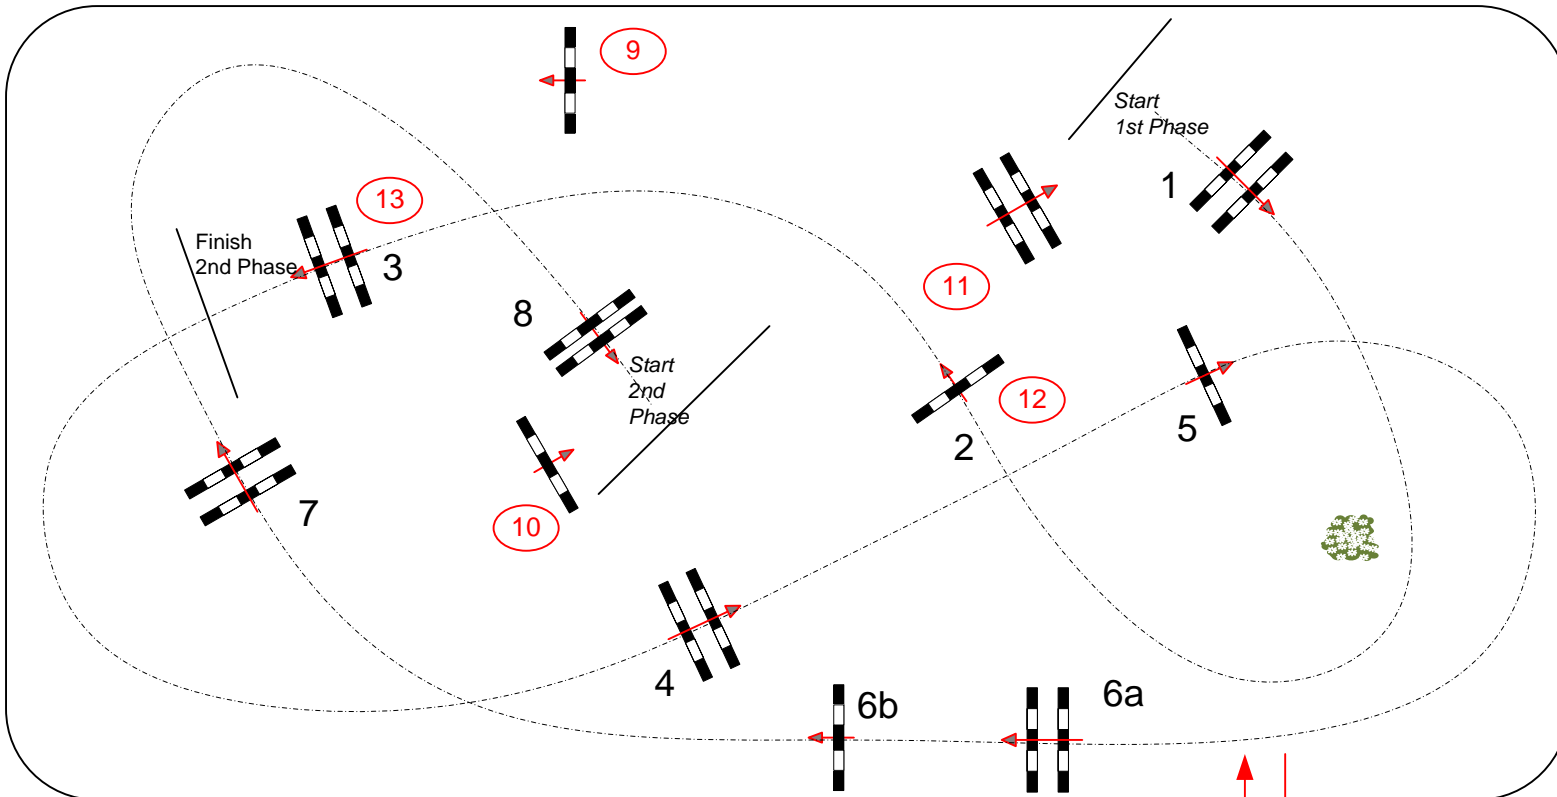

Speed: 325 m/min

Obstacles: 8

2nd Phase: 9 - 10 - 11 - 12 - 13

Length: 270 m

Efforts: 9

Length: 230 m

FEI RG / Art. 274.5.3

Time allowed: 50 sec

Time allowed: 43 sec

Height: 1,40 m

Time limit: 100 sec

Time limit: 86 sec

JURY

In / Out
Louis Konickx (NED) Johanna Mikkola (FIN)