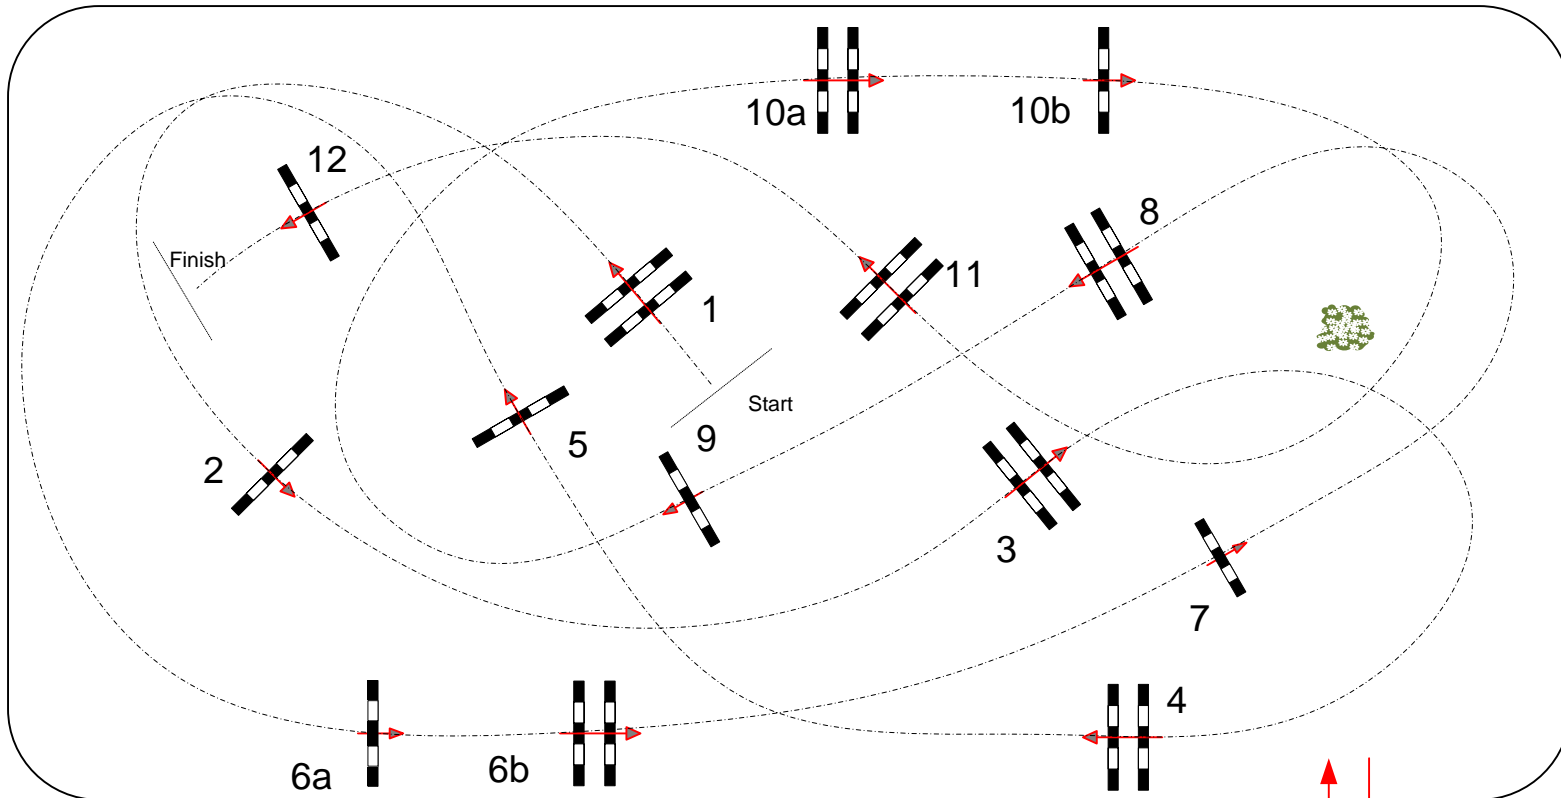

PORSCHE

Helsinki International PORSCHE HORSE SHOW horze

2

Class: 2 Helsinki Champions Competition against the clock 23 -10 - 2015

Table: A	Speed: 350 m/min	Obstacles: 12	Jump off: none
FEI RG / Art. 238.2.1	Length: 420 m	Efforts: 14	Length: 0 m
Height: 1,45 m	Time allowed: 72 sec		Time allowed: 0 sec
	Time limit: 144 sec		Time limit: 0 sec