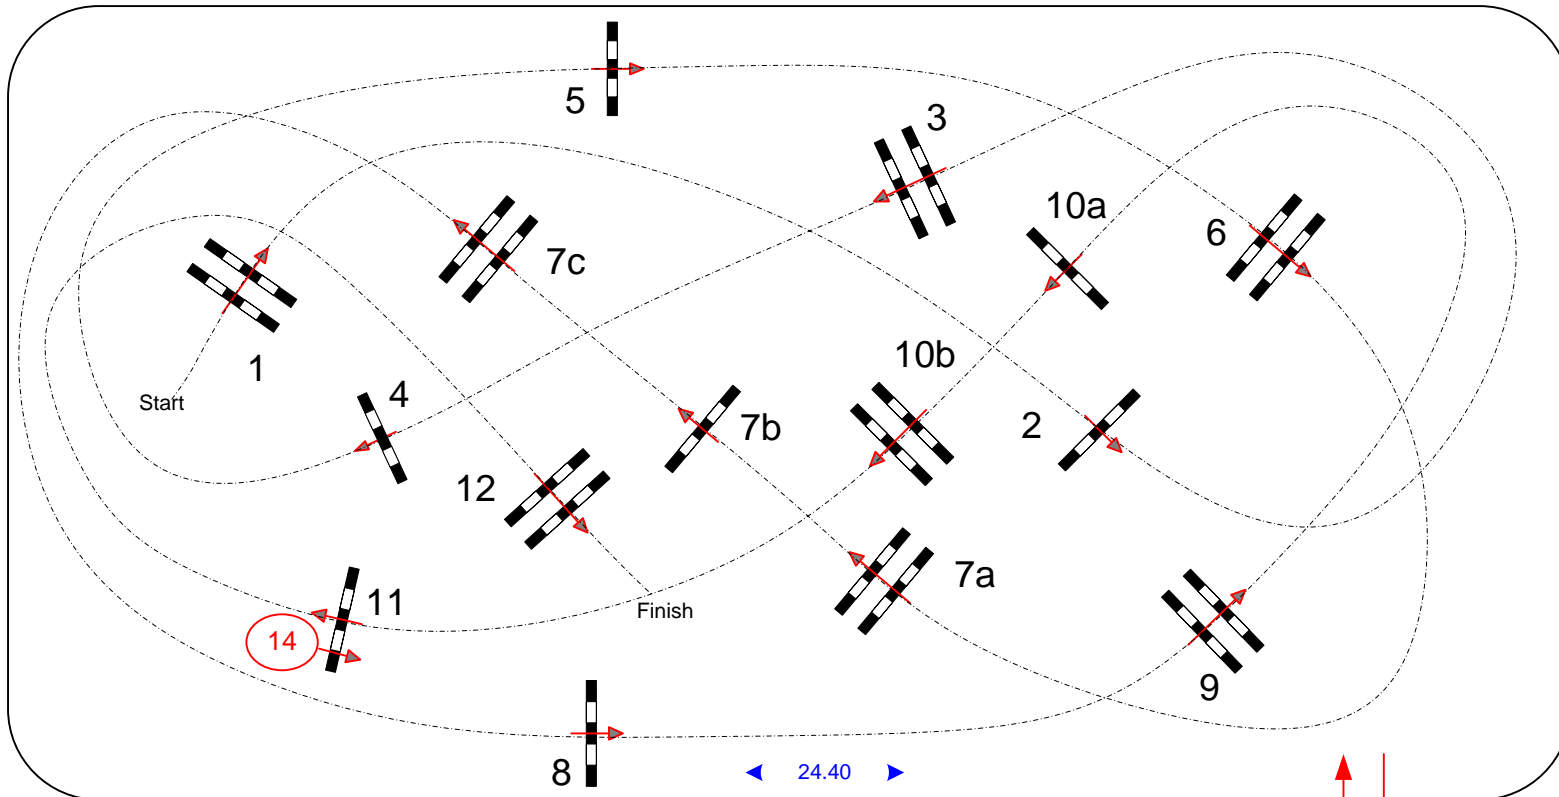

Obstacles: 12

Jump off: **1 - 2 - 10a - 10b - 5 - 7c - 14 - 9**

Length: 440 m

Efforts: 15

Length: 280 m

FEI RG / Art. 238.2.2

Time allowed: 76 sec

Time allowed: 48 sec

Height: 1,60 m

Time limit: 152 sec

Time limit: 96 sec

Louis Konickx (NED) Johanna Mikkola (FIN)