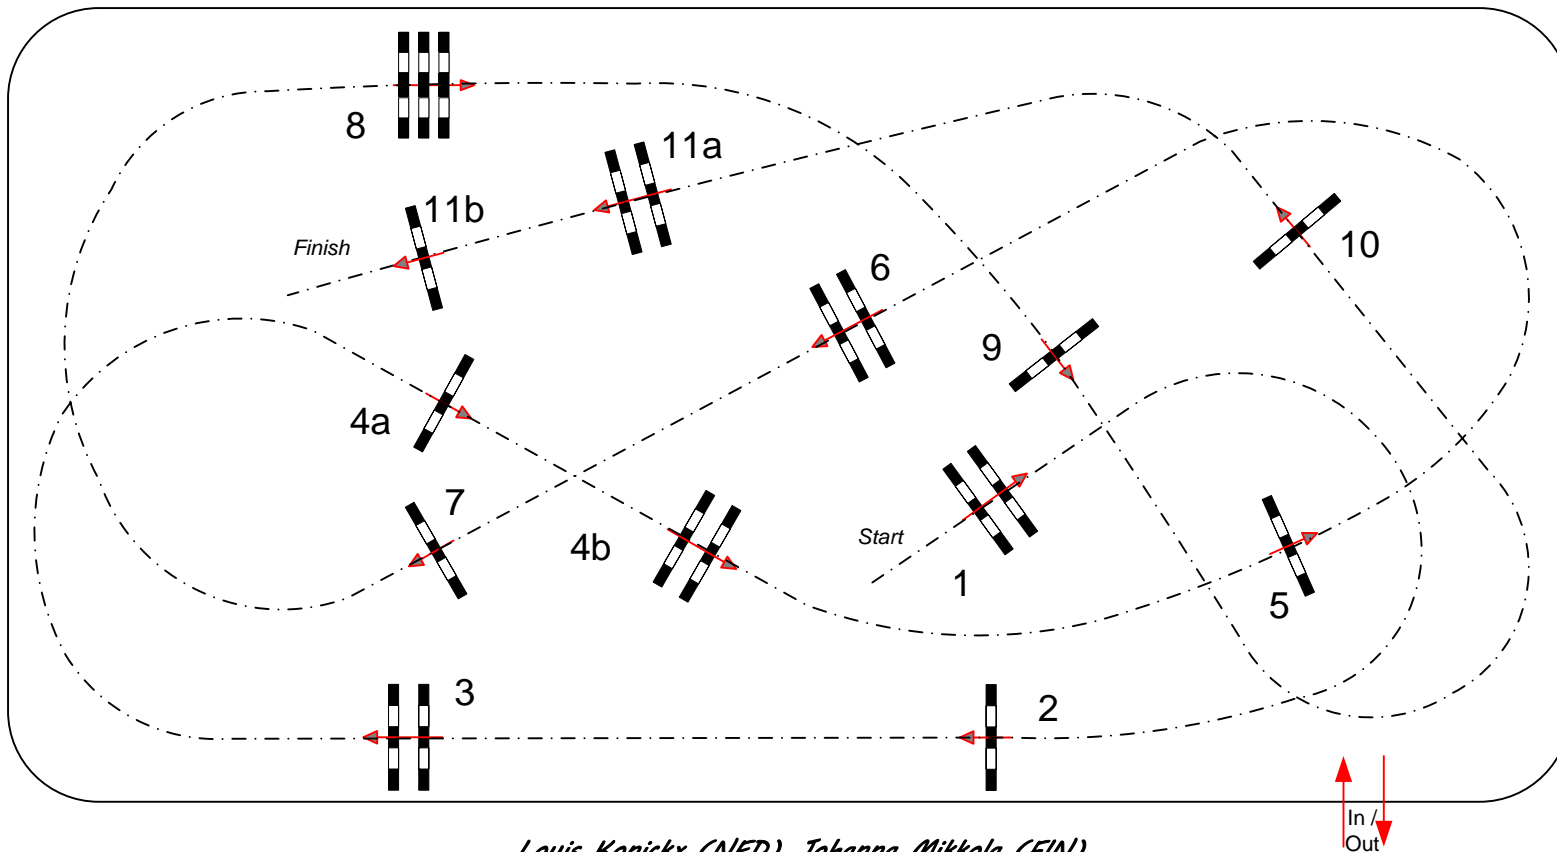

PORSCHE

Helsinki International PORSCHE HORSE SHOW horze

Class: 6

Helsinki Classics

Competition against the clock

24 -10 - 2015

Table: A

Speed: 350 m/min

Obstacles: 11

Jump off: none

Length: 370 m

Efforts: 13

Length: 0 m

FEI RG / Art. 238.2.1

Time allowed: 64 sec

Time allowed: 0 sec

Height: 1,50 m

Time limit: 128 sec

Time limit: 0 sec

Louis Konickx (NED) Johanna Mikkola (FIN)