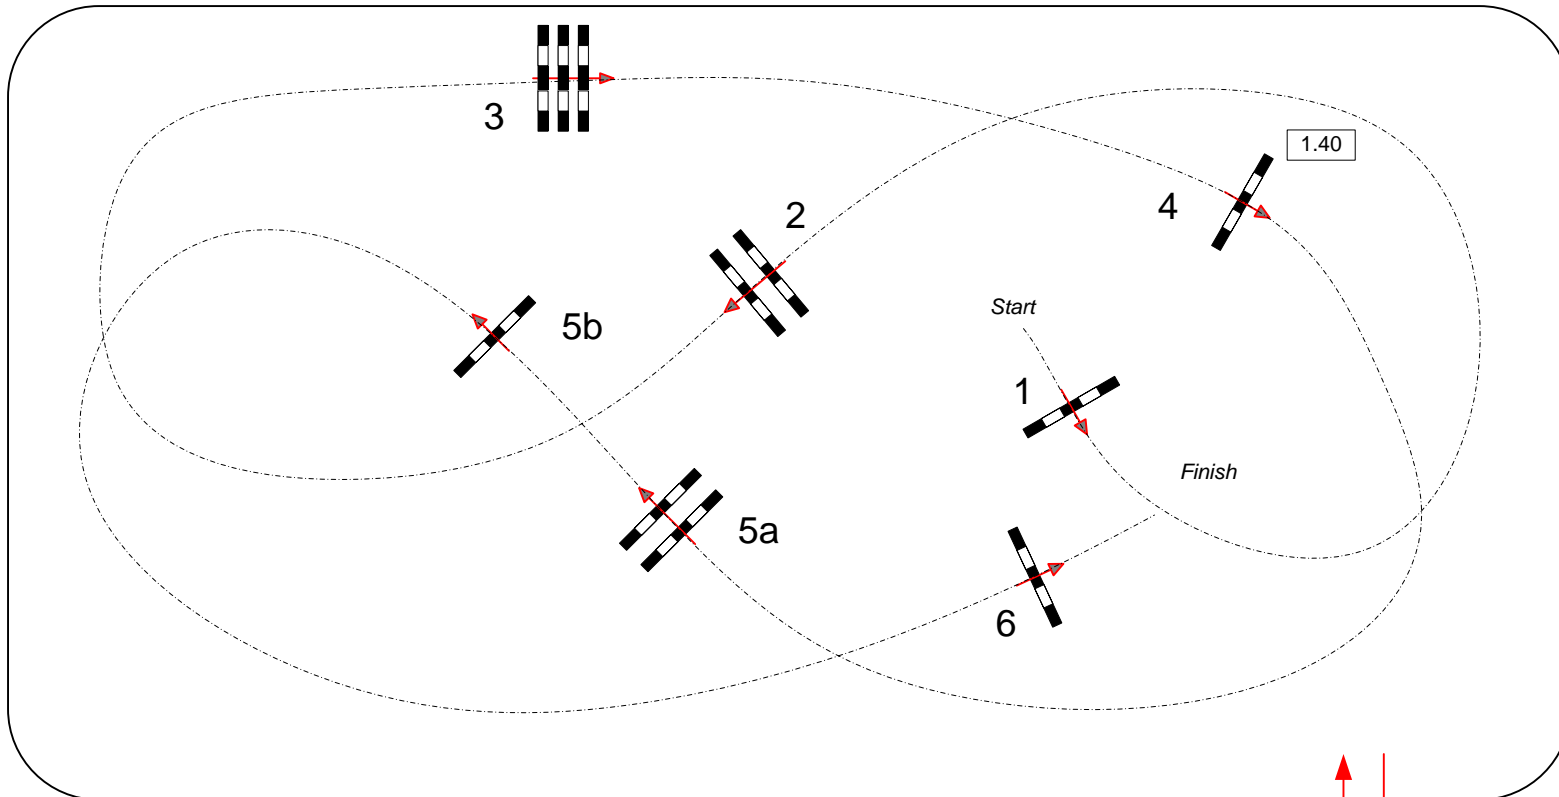

PORSCHE  
Helsinki International  
**PORSCHE HORSE SHOW**  
horze

Class: 7 International Masters Presented by Salesforce

24 -10 - 2015

Table: A

Obstacles: 6  
Efforts: 7

Jump offs: 1 - 6

FEI RG / Art. 262.4  
Height: 1,40 m