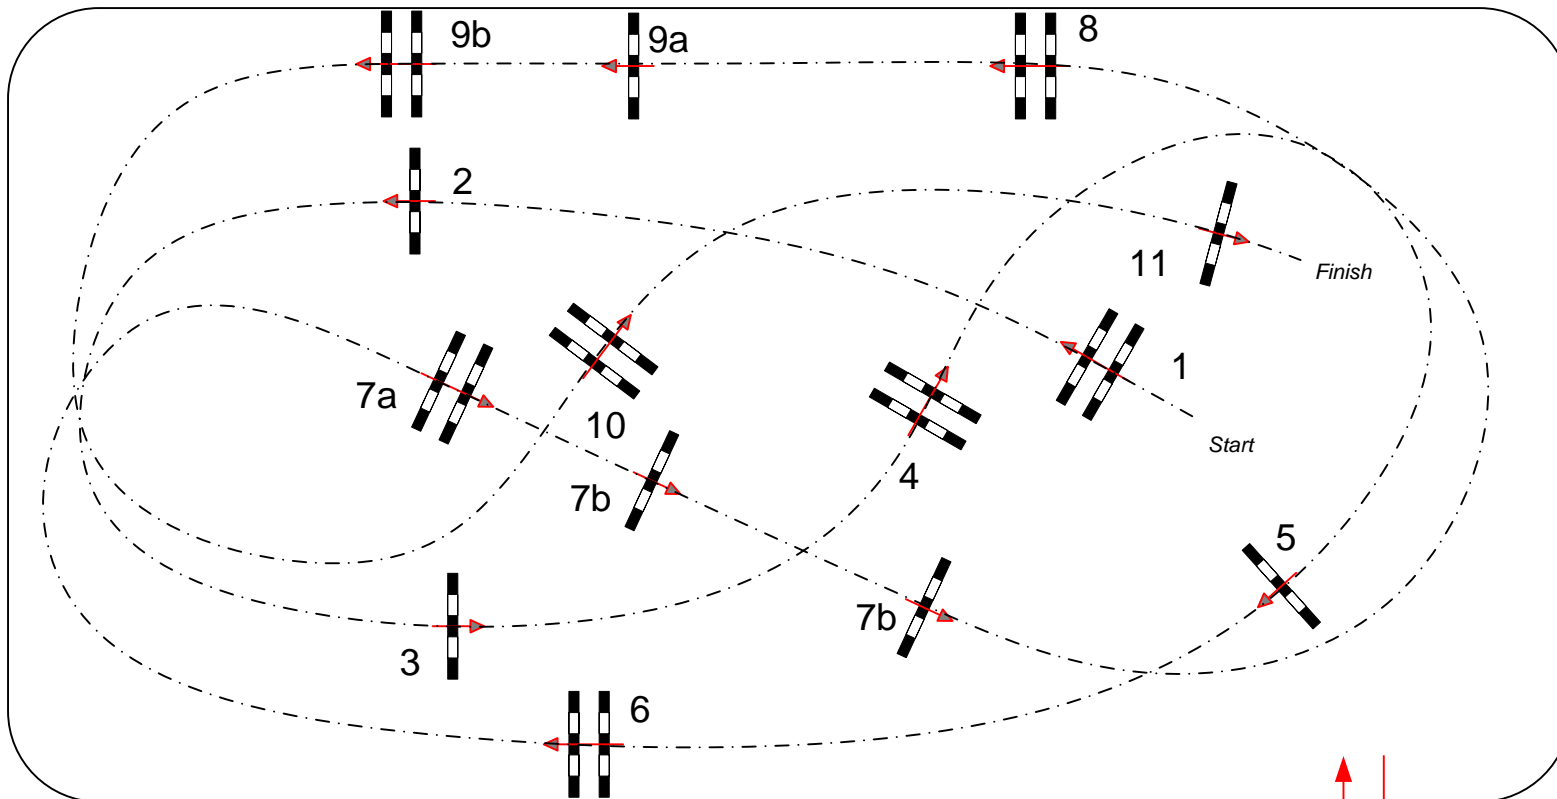

Obstacles: 11

Jump off: none

Length: 380 m

Efforts: 14

Length: 0 m

FEI RG / Art. 238.2.1

Time allowed: 66 sec

Time allowed: 0 sec

Height: 1,40 m

Time limit: 132 sec

Time limit: 0 sec

Louis Konickx (NED) Johanna Mikkola (FIN)

In / Out