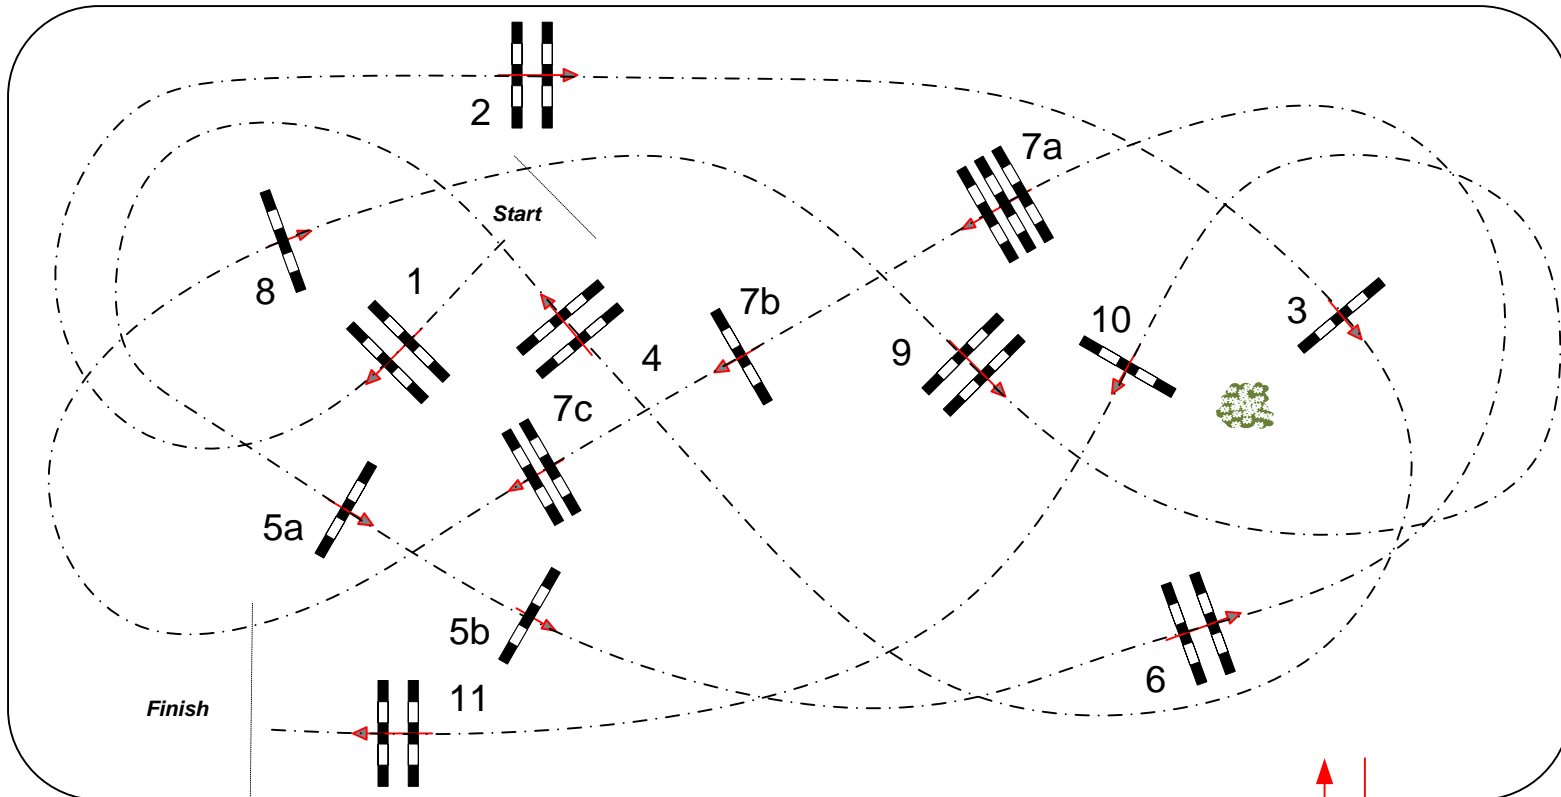

Table: A

Speed: 350 m/min

Obstacles: 11

Jump off: none

Length: 440 m

Efforts: 14

Length: 0 m

FEI RG / Art. 238.2.1

Time allowed: 76 sec

Time allowed: 0 sec

Height: 1,45 m

Time limit: 152 sec

Time limit: 0 sec

Finish

10 15 20 25 30 35 40 45 50 55 60 65 70 75

Louis Konickx (NED) Johanna Mikkola (FIN)