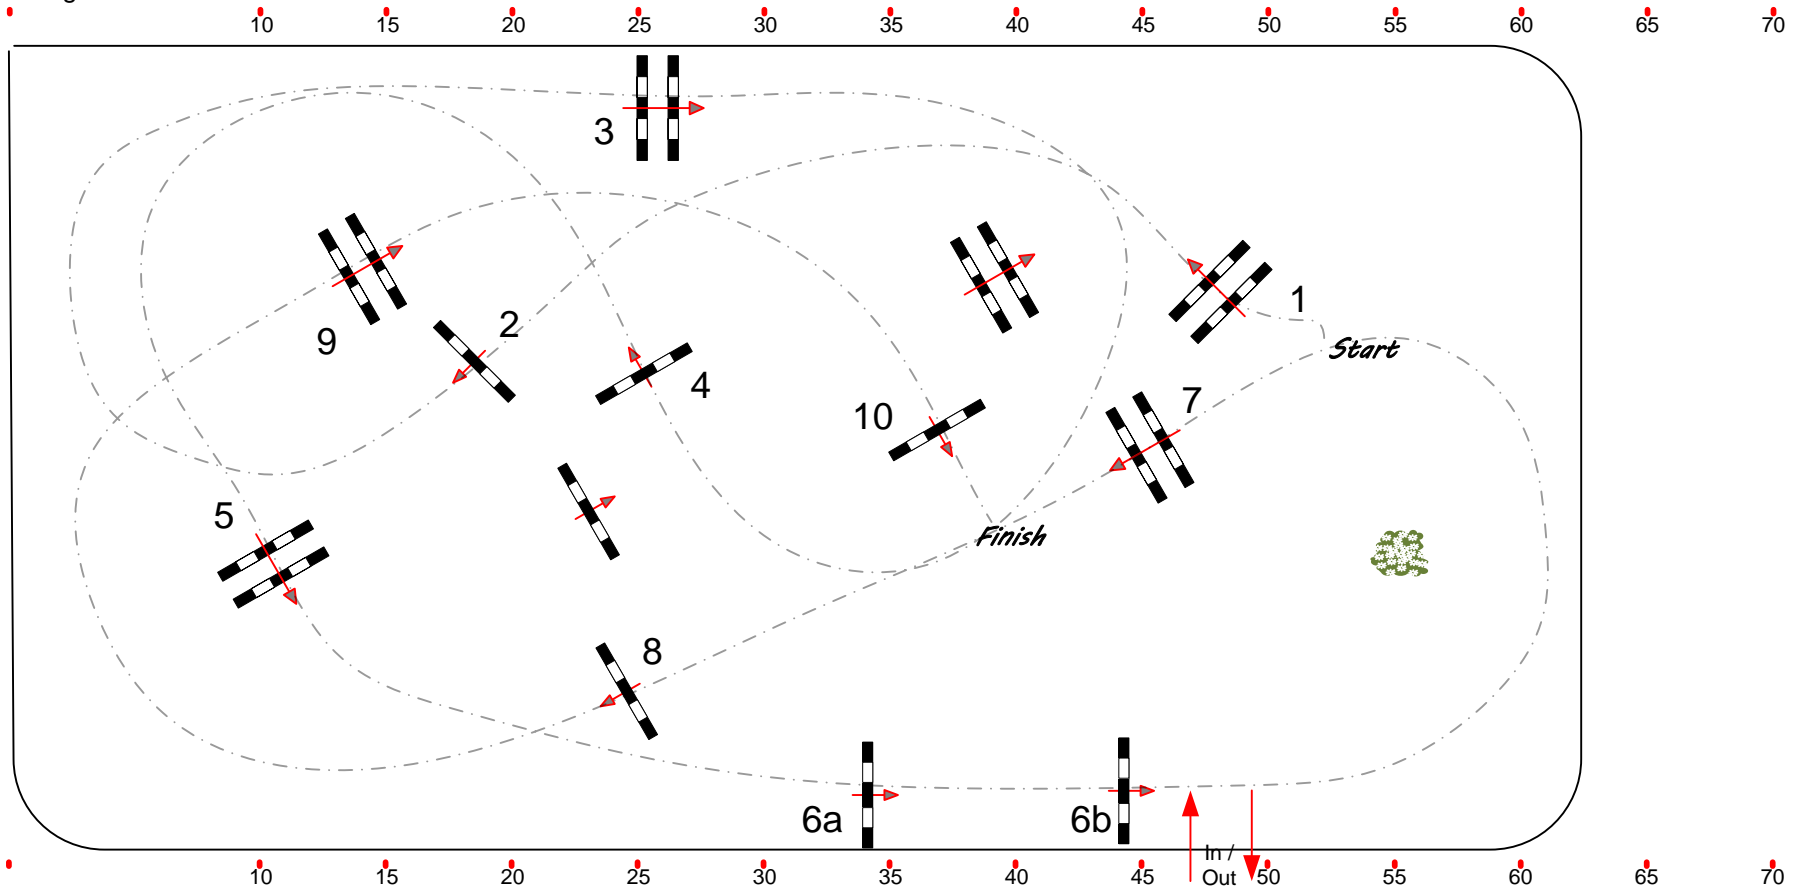

Helsinki International PORSCHE HORSE SHOW horze

Friday
23-10-2015

7

LK 7 Hilton Amateur Tour

80,90,100 ja 110 cm

Table: A
National RG:
FEI RG / Art. A.2.0
Height: m

Speed: 350 m/min
Length: 370 m
Time allowed: 64 sec
Time limit: 128 sec

Obstacles: 10
Efforts: 11
Penalty sec:
Closed combination:

Johanna Mikkola (FIN)