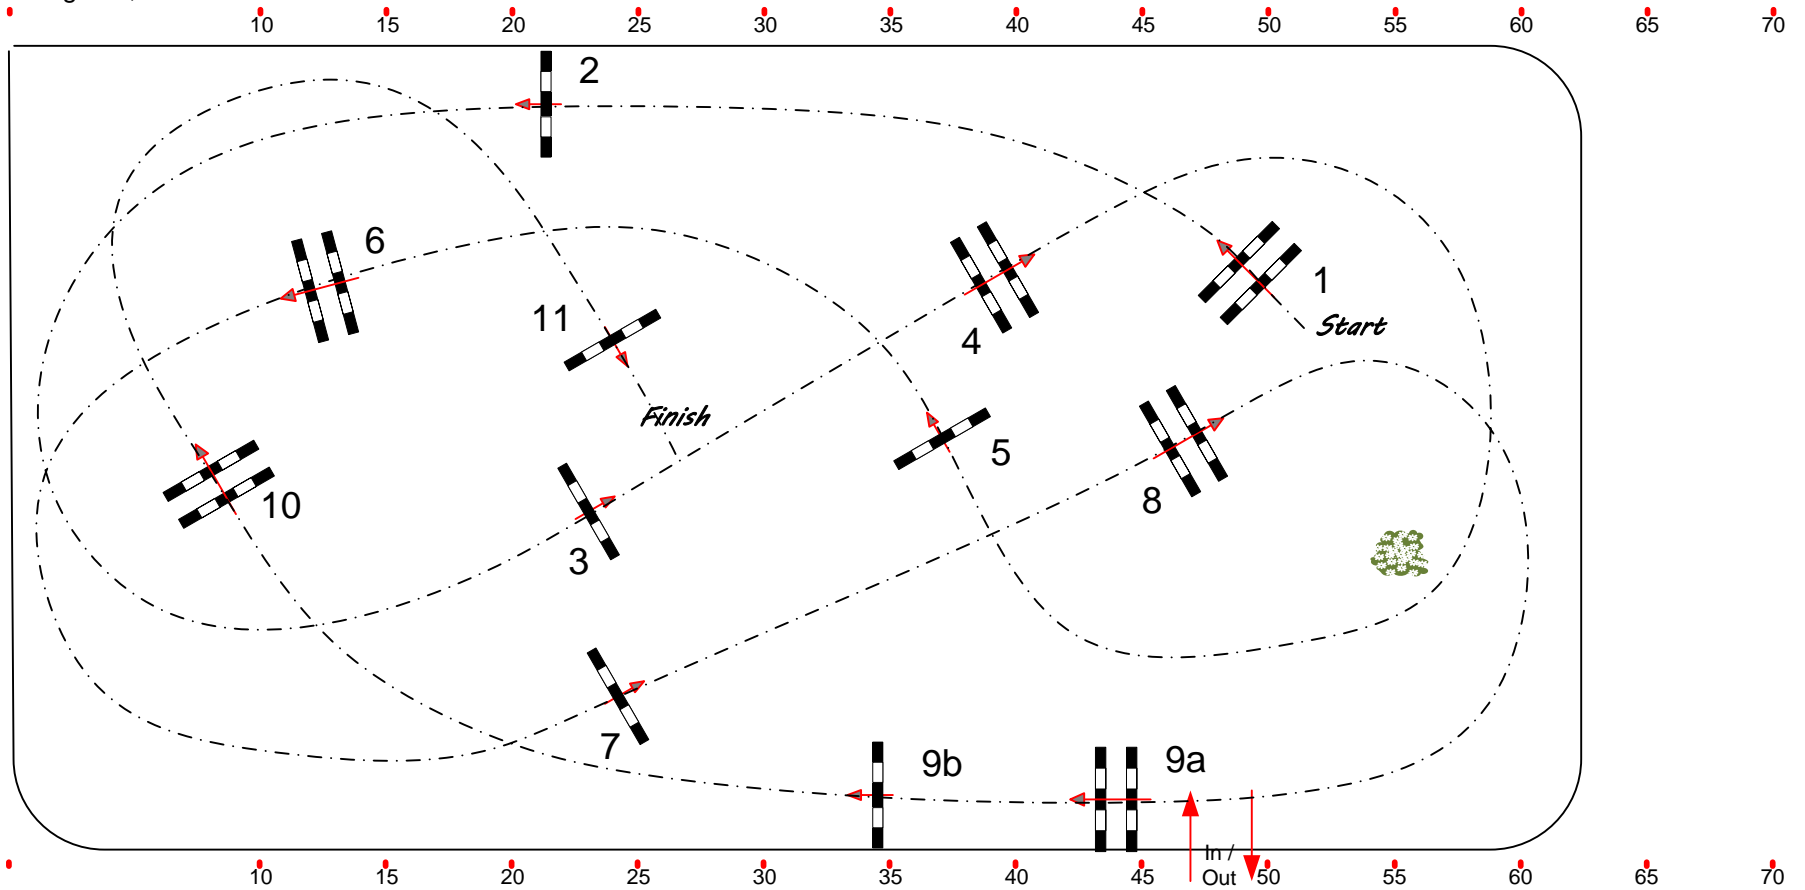

## PORSCHE HORSE SHOW

horze

Friday  
23-10-2015

8

*Luokka 8 Junior Tour, 120 cm, arv. A-2-0*

Table: A  
National RG:  
FEI RG / Art. A.2.0  
Height: 1,20 m

Speed: 350 m/min  
Length: 390 m  
Time allowed: 67 sec  
Time limit: 134 sec

Obstacles: 11  
Efforts: 12  
Penalty sec:  
Closed combination:

*Johanna Mikkola (FIN)*