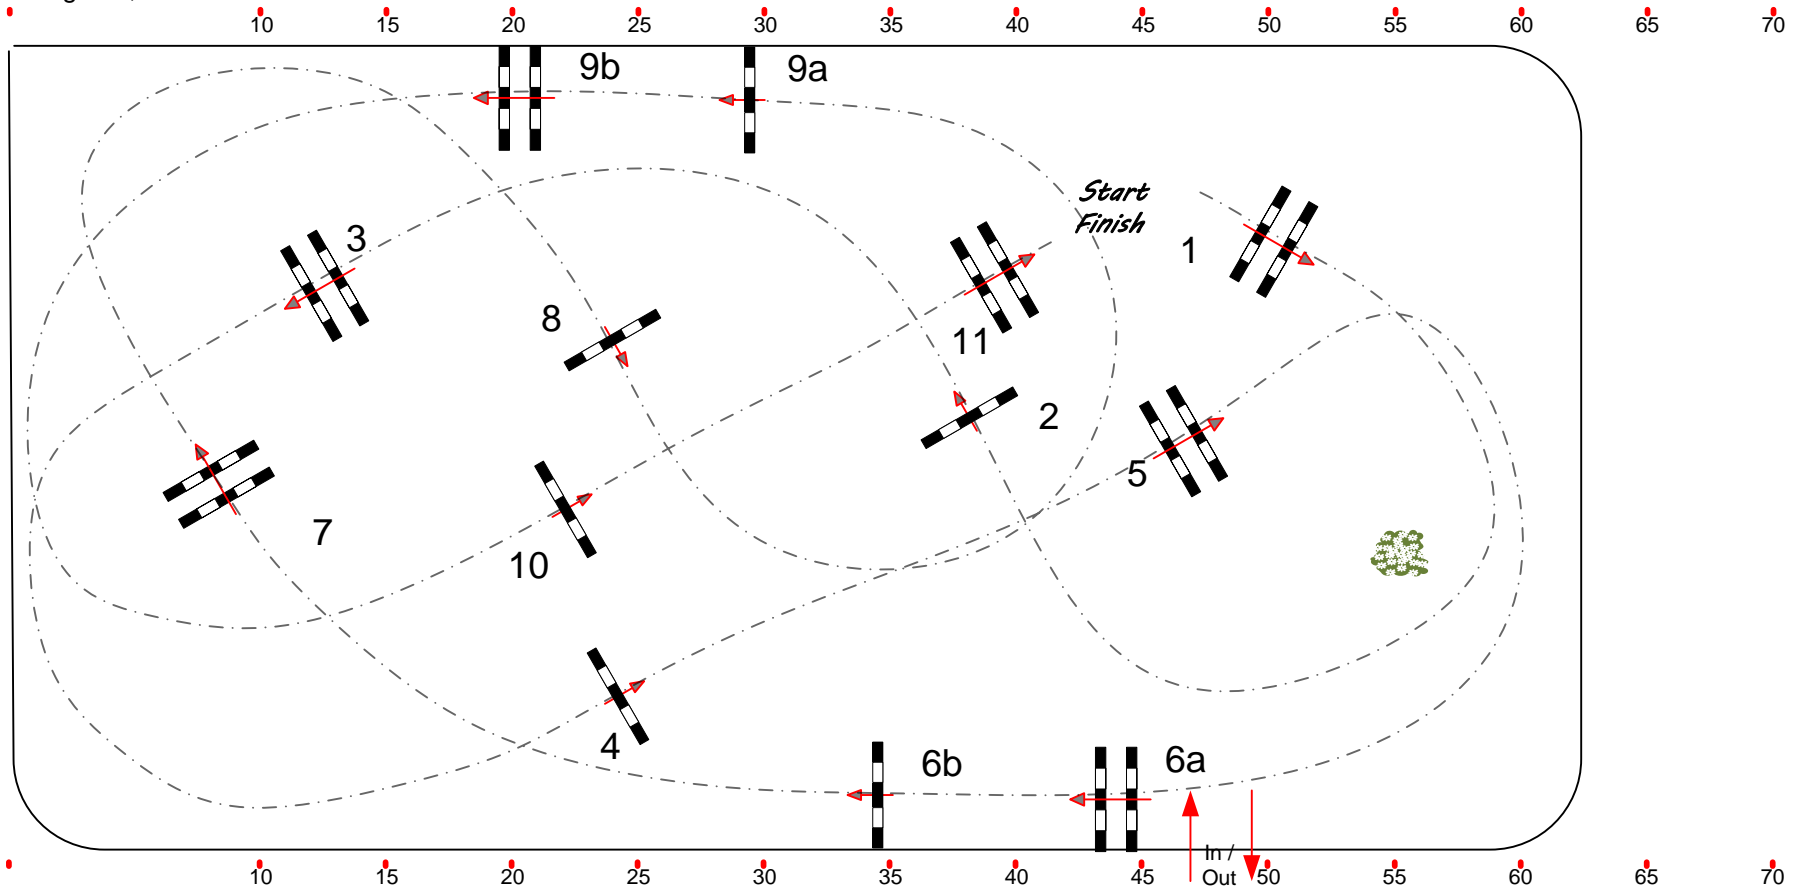

## PORSCHE HORSE SHOW

horze

Friday  
23·10·2015

9

Luokka 9 Nordic U25 Tour, 135 cm, arv. A·2·0

Table: A  
National RG:  
FEI RG / Art. A.2.0  
Height: 1,35 m

Speed: 350 m/min  
Length: 400 m  
Time allowed: 69 sec  
Time limit: 138 sec

Obstacles: 11  
Efforts: 13  
Penalty sec:  
Closed combination:

Johanna Mikkola (FIN)