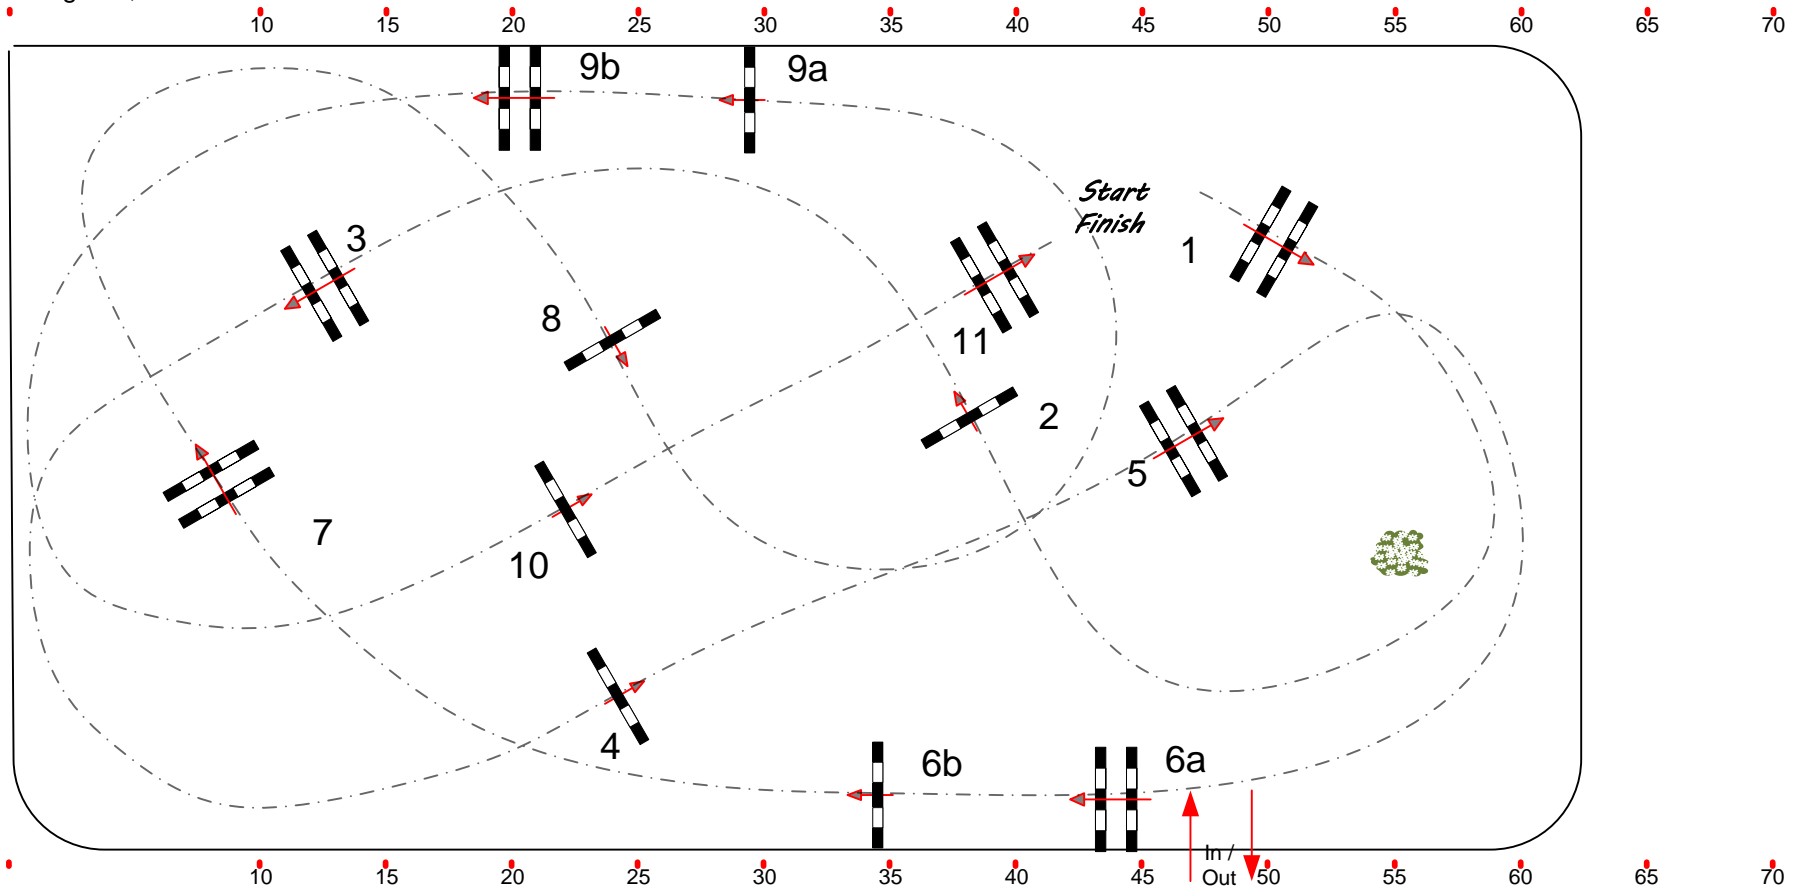

Helsinki International

PORSCHE HORSE SHOW

horze

Friday
23-10-2015

10

Luokka 10 National Tour, 135 cm, arv. A.2.0

Table: A
National RG:
FEI RG / Art. A.2.0
Height: 1,35 m

Speed: 350 m/min
Length: 400 m
Time allowed: 69 sec
Time limit: 138 sec

Obstacles: 11
Efforts: 13
Penalty sec:
Closed combination:

Johanna Mikkola (FIN)