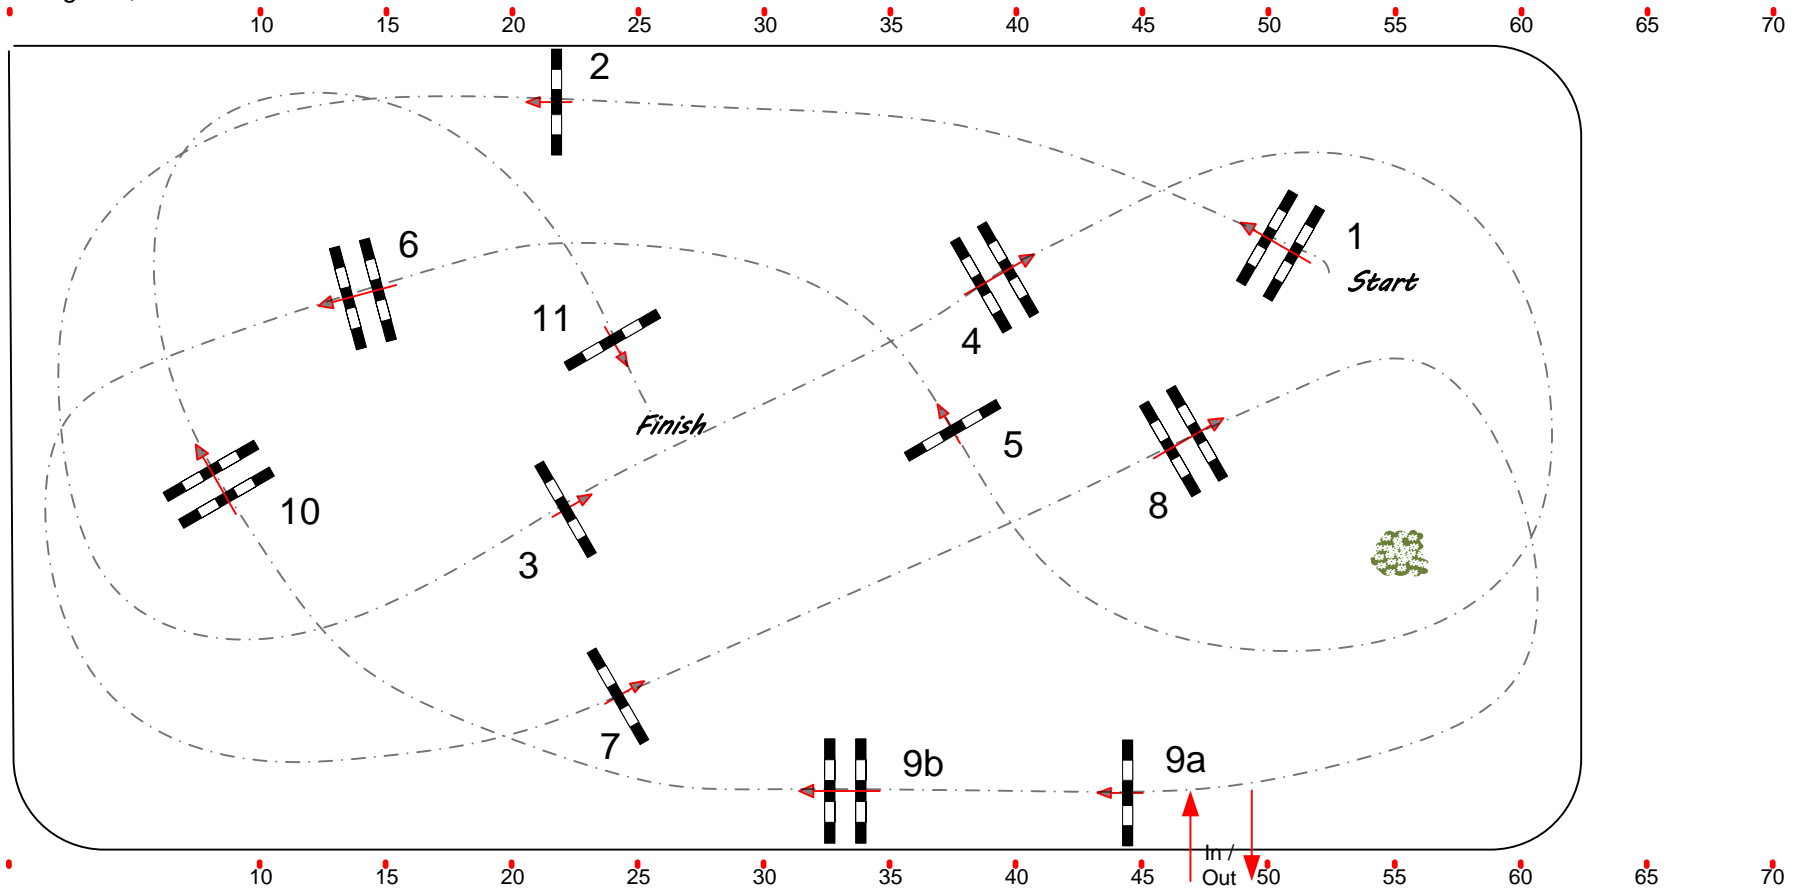

Helsinki International

PORSCHE HORSE SHOW

horze

Friday
23-10-2015

11

a+b

Luokka 11a ja 11b Black Horse young horses,
115 ja 120 cm, arv. A·2·0

Table: A
National RG:
FEI RG / Art. A.2.0
Height: 1,15 m

Speed: 350 m/min
Length: 400 m
Time allowed: 69 sec
Time limit: 138 sec

Obstacles: 11
Efforts: 12
Penalty sec:
Closed combination:

Johanna Mikkola (FIN)