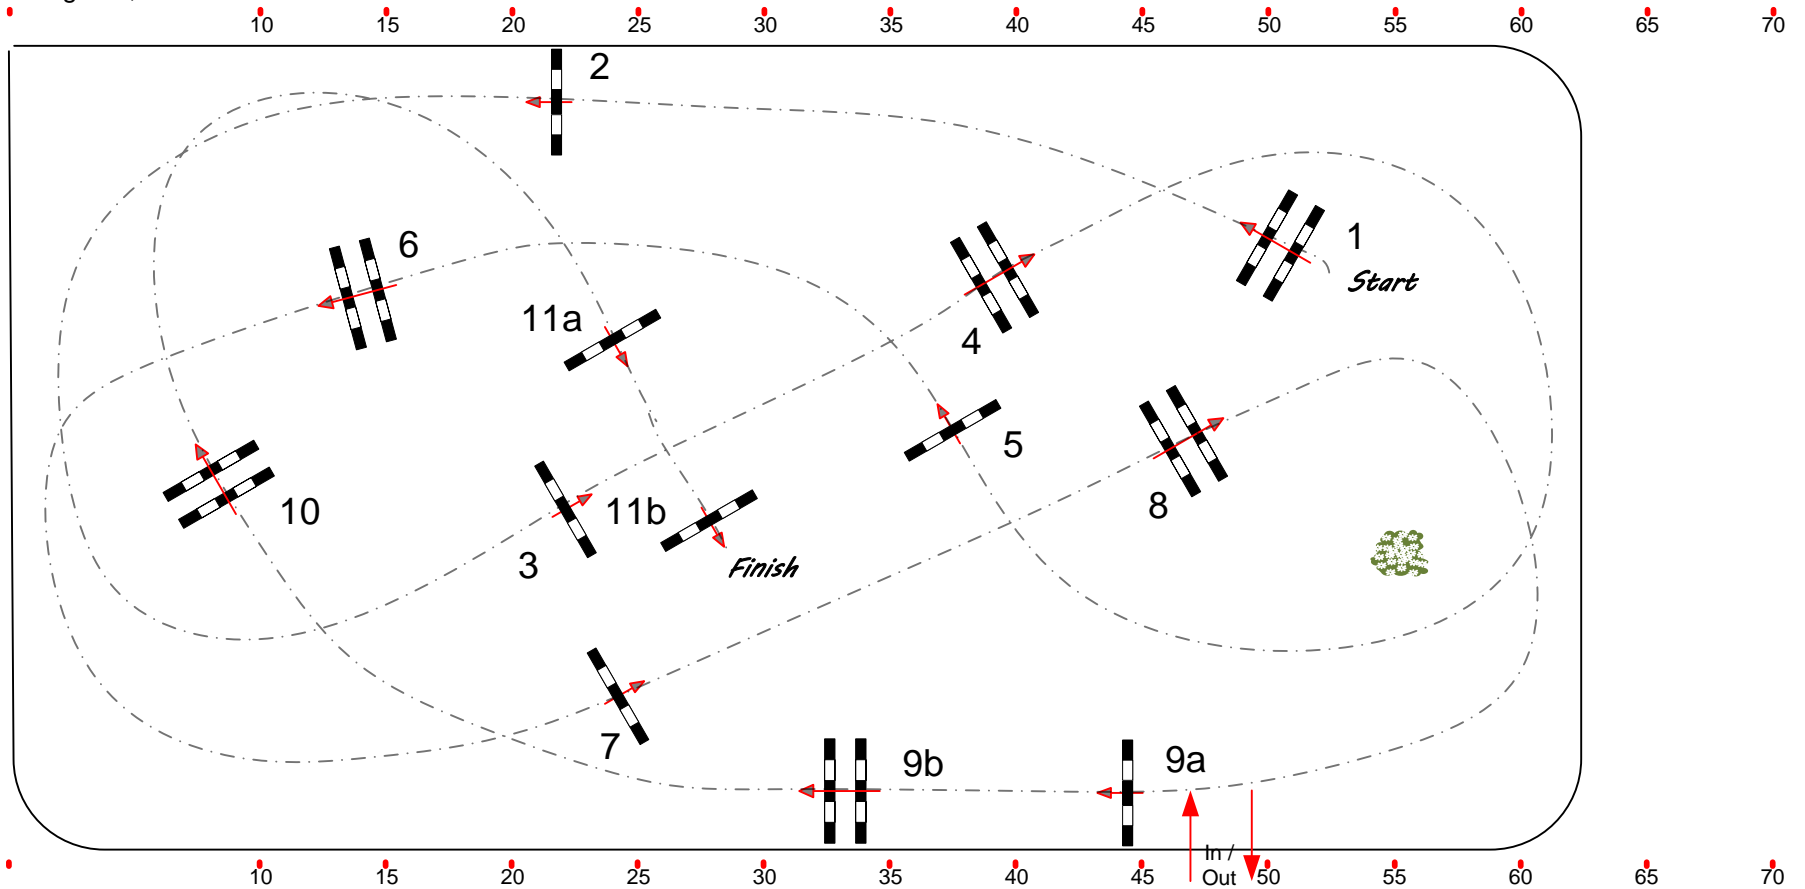

## PORSCHE HORSE SHOW

horze

Friday  
23-10-2015

11

C

Luokka 11c Black Horse young horses, 7-vuotiaat  
130 cm, arv. A-2-0

Table: A  
National RG:  
FEI RG / Art. A.2.0  
Height: 1,30 m

Speed: 350 m/min  
Length: 400 m  
Time allowed: 69 sec  
Time limit: 138 sec

Obstacles: 11  
Efforts: 13  
Penalty sec:  
Closed combination:

Johanna Mikkola (FIN)