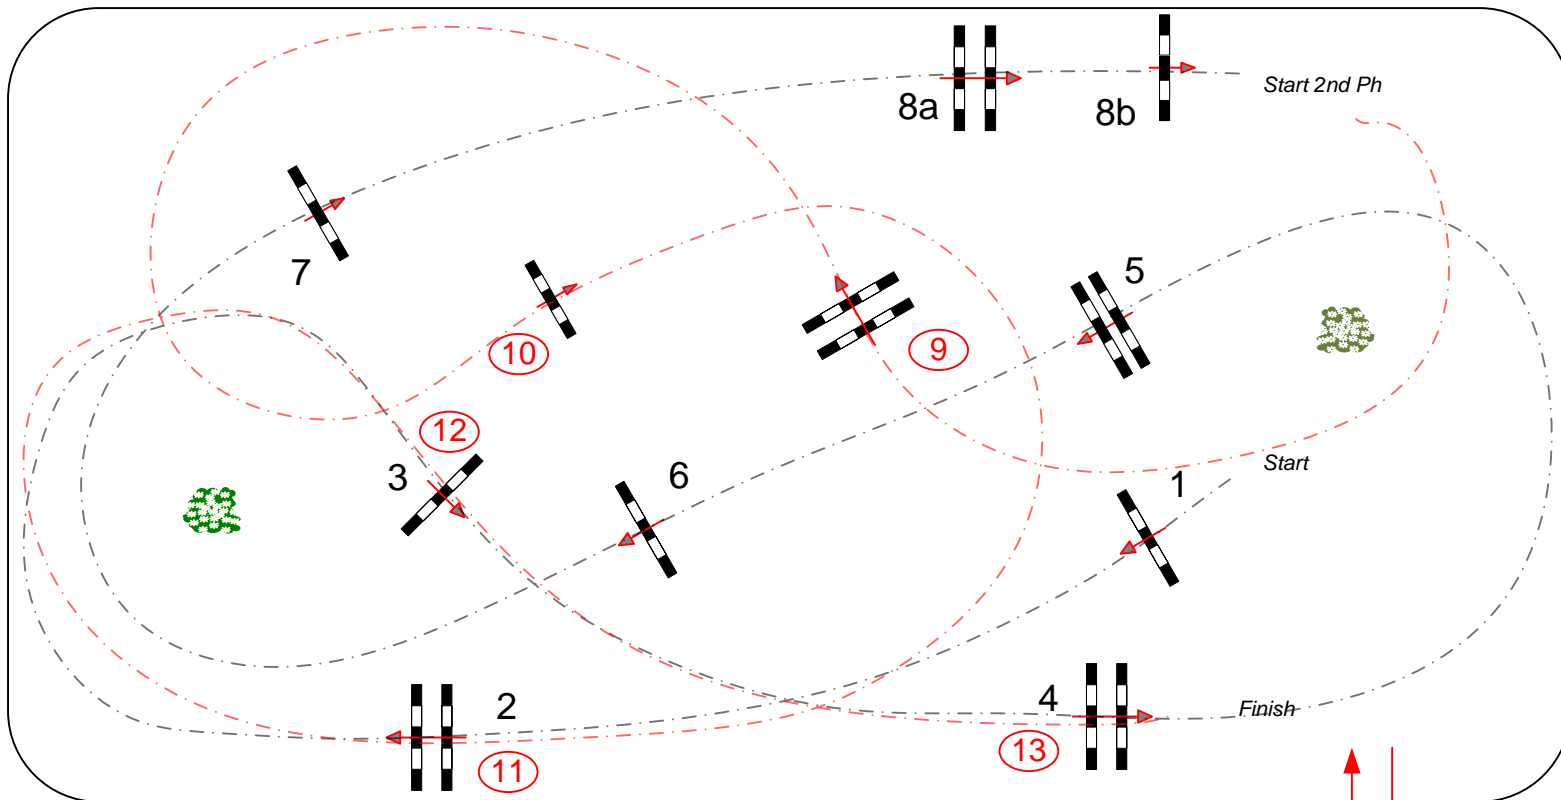

# Helsinki International PORSCHE HORSE SHOW horze

12

## Amateur Tour Top 10 Final, 367.1.(A2/C)

Table: A	Speed: 325 m/min	Obstacles: 8	1st Jump-off: 9-13	2nd Jump-off:	0 m
National RG: 367.1.(A2/C)	Length: 280 m	Efforts: 9	Length:	0 sec	0 sec
FEI RG / Art.	Time allowed: 52 sec	Penalty sec:	Time allowed:	0 sec	0 sec
Height: m	Time limit: 104 sec	Closed combination:	Time limit: 120 sec	Time limit:	0 sec