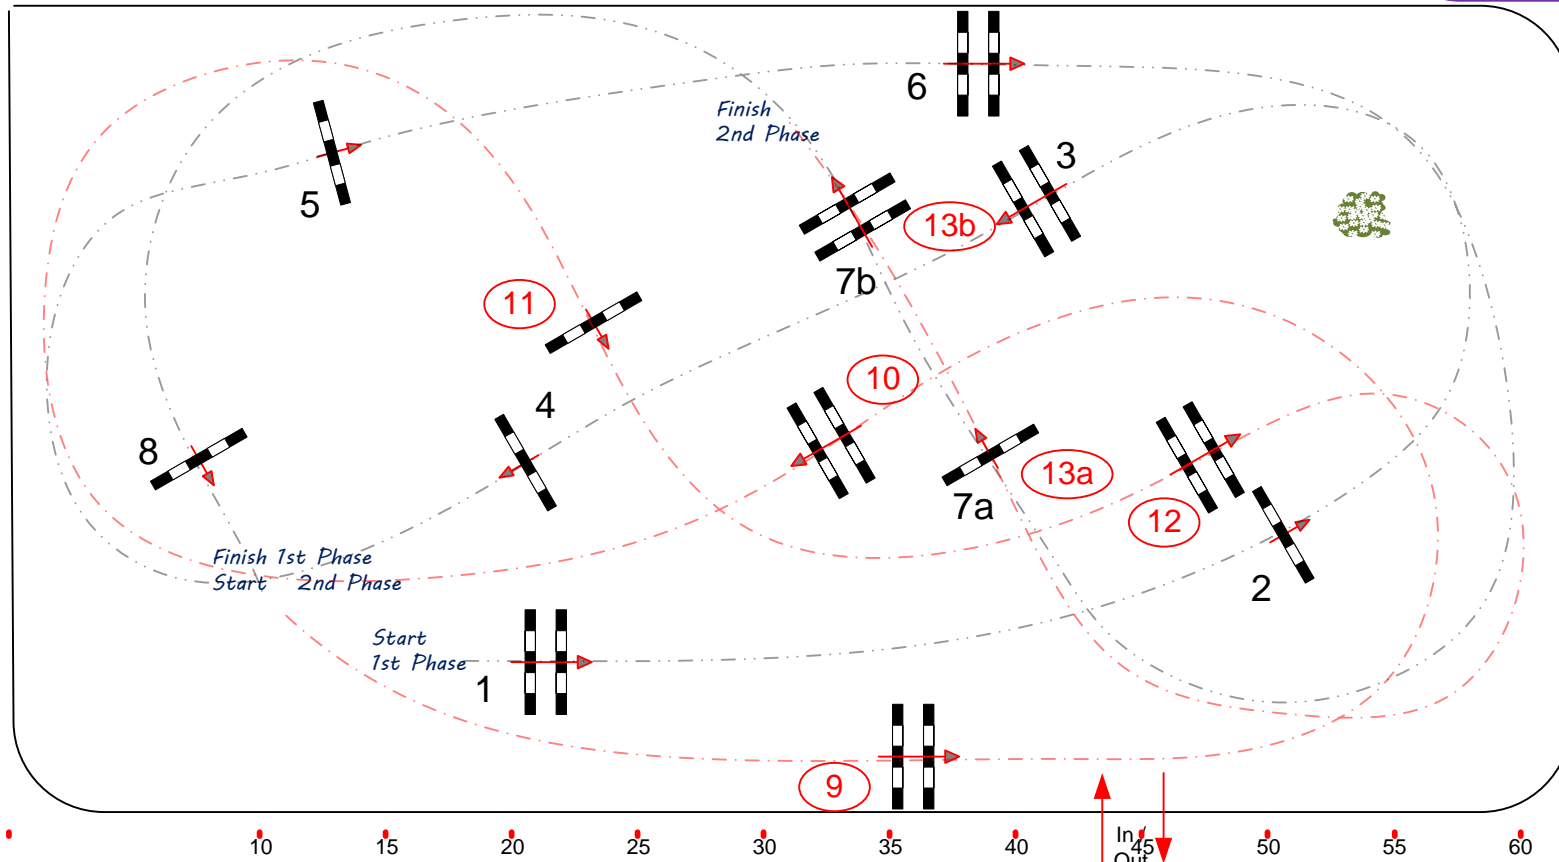

Helsinki International

PORSCHE HORSE SHOW

horze

Thursday
22.10.2015

2

Luokka 2 Poniratsukot, 110 cm, avoin poniratsukoille tasoituksin, arv. 367.1 (A2/A2)

Table: A
National RG: 367.1
FEI RG / Art:
Height: 1,10 m

Speed: 325 m/min
Length: 300 m
Time allowed: 56 sec
Time limit: 112 sec

Obstacles: 8
Efforts: 9
Penalty sec:
Closed combination:

2nd Ph 9,10,11,12,13a-b
Length: 250 m
Time allowed: 47 sec
Time limit: 94 sec

Tasoitusesteet:
2,3,5,6,7b

Johanna Mikkola (FIN)