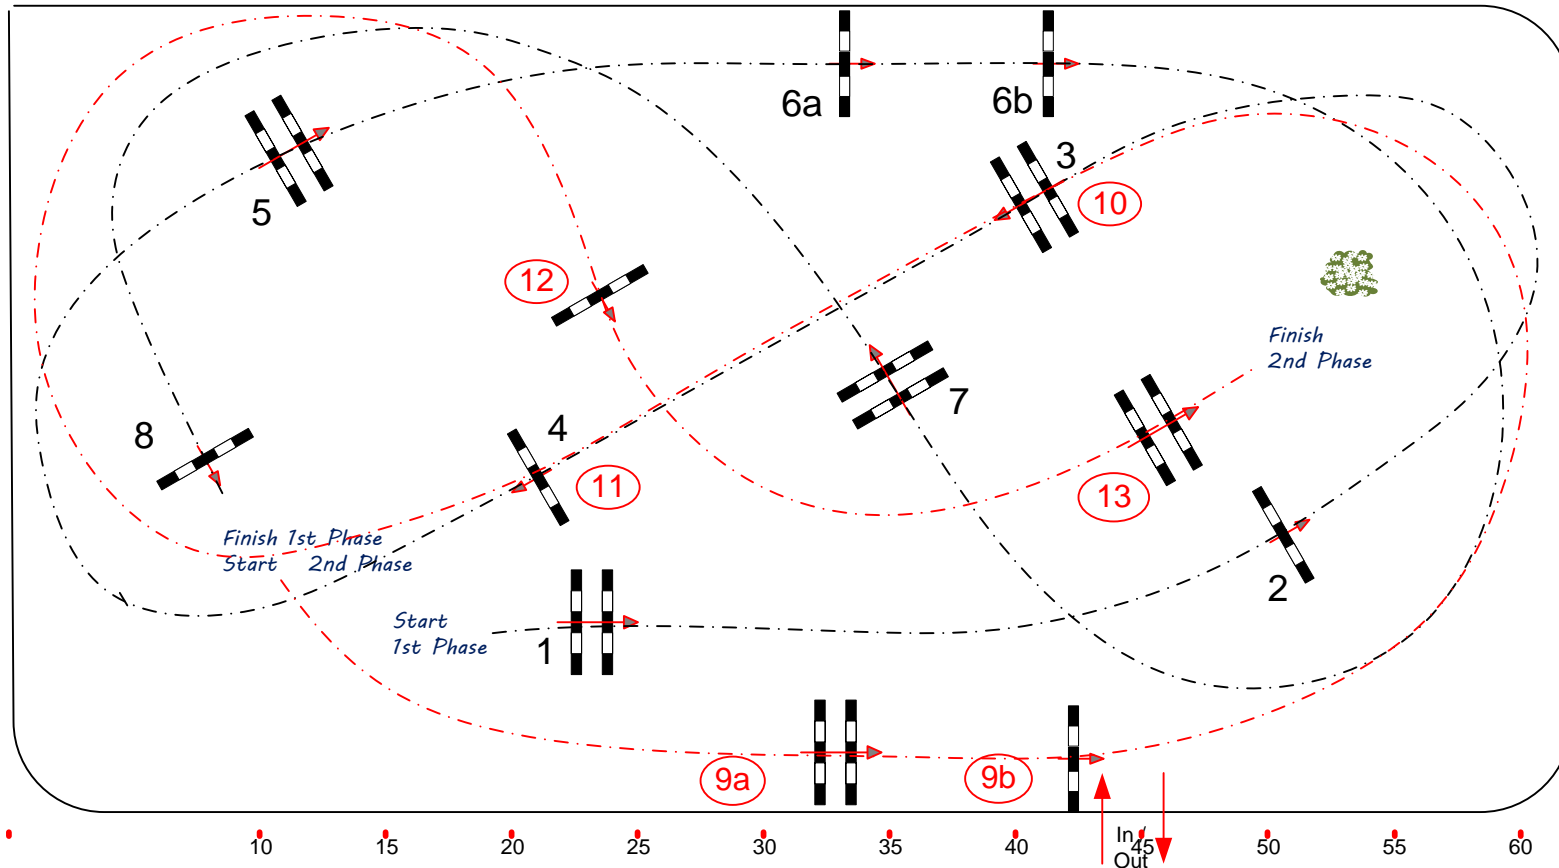

Helsinki International PORSCHE HORSE SHOW horze

Thursday
22.10.2015

4

Luokka 4 Nordic U25 Tour, 130 cm, arv. 367.1 (A2/A2)

Table: A
National RG: 367.1
FEI RG / Art.
Height: 1,30 m

Speed: 350 m/min
Length: 290 m
Time allowed: 50 sec
Time limit: 100 sec

Obstacles: 8
Efforts: 9
Penalty sec:
Closed combination:

2nd Ph 9a-b,10,11,12,13
Length: 220 m
Time allowed: 38 sec
Time limit: 76 sec

Johanna Mikkola (FIN)