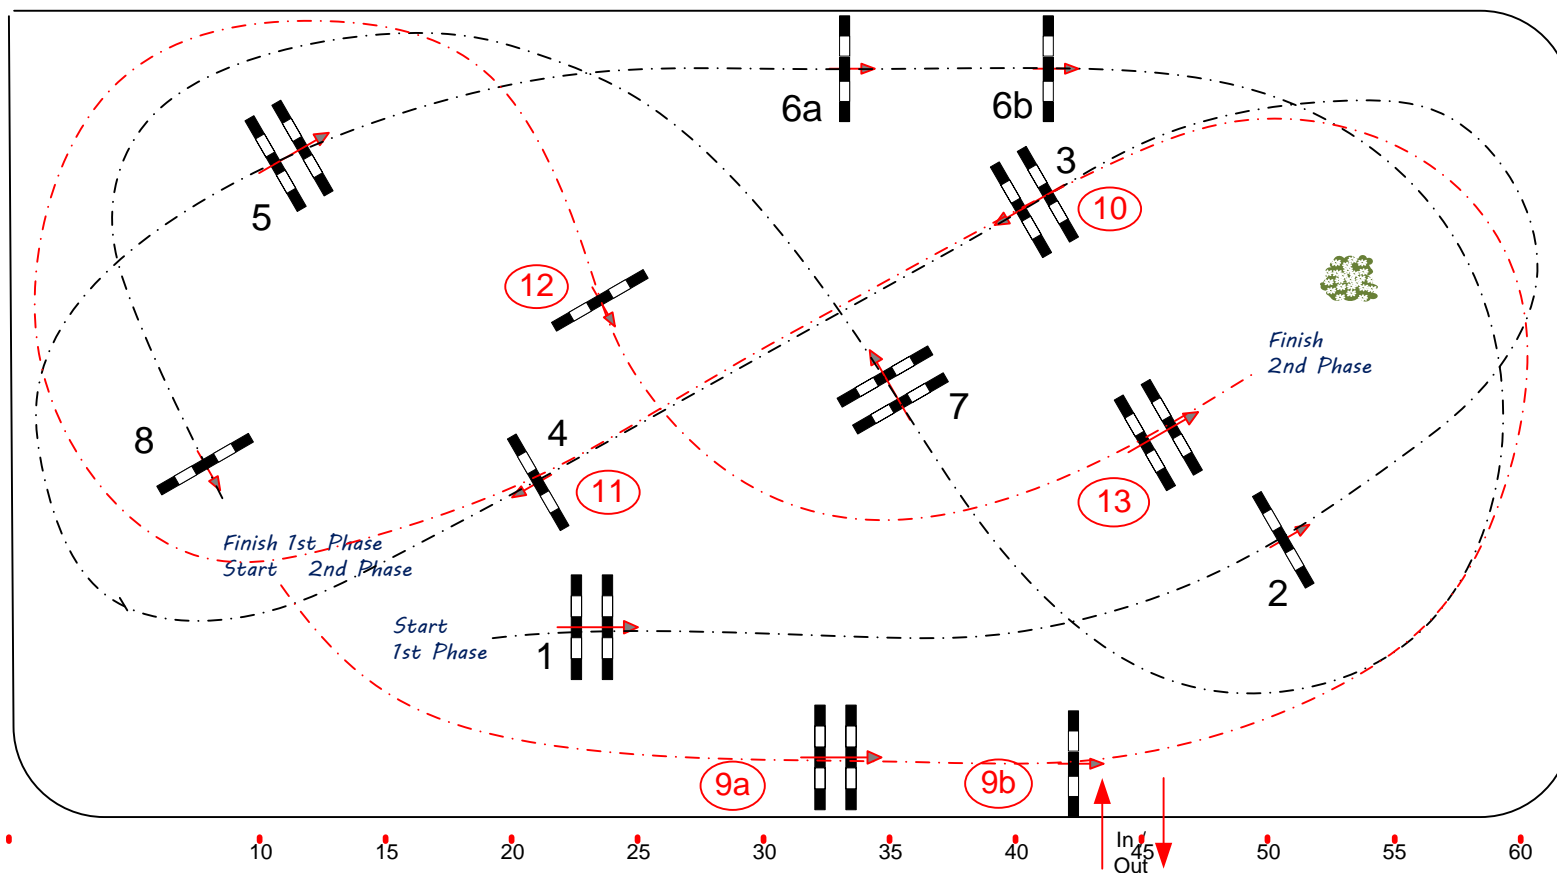

 PORSCHE
Helsinki International
PORSCHE HORSE SHOW
 horze®

5

Luokka 5 National Tour, 130 cm, arv. 367.1 (A2/A2)

Table: A
 National RG: 367.1
 FEI RG / Art.
 Height: 1,30 m

Speed: 350 m/min
 Length: 290 m
 Time allowed: 50 sec
 Time limit: 100 sec

Obstacles: 8
 Efforts: 9
 Penalty sec:
 Closed combination:

2nd Ph **9a-b,10,11,12,13**
 Length: 220 m
 Time allowed: 38 sec
 Time limit: 76 sec

Johanna Mikkola (FIN)