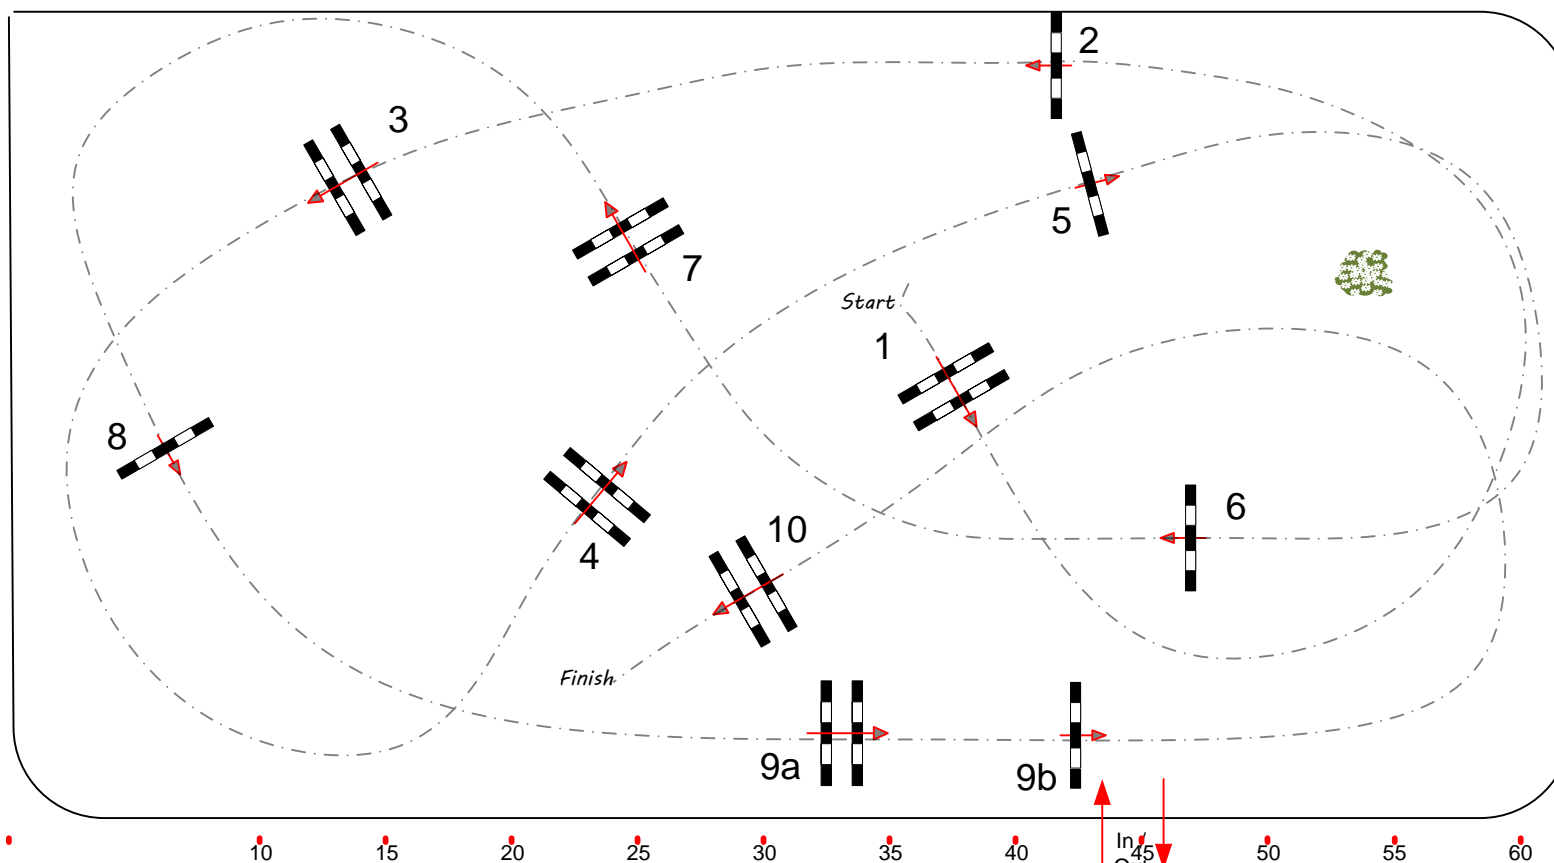

PORSCHE  
Helsinki International  
**PORSCHE HORSE SHOW**  
horze®

6

Table: A  
National RG:  
FEI RG / Art. tyyl  
Height: 1,10;1,15;1,25m

Speed: 350 m/min  
Length: 390 m  
Time allowed: 67 sec  
Time limit: 134 sec

Obstacles: 10  
Efforts: 11  
Penalty sec:  
Closed combination:

Johanna Mikkola (FIN)