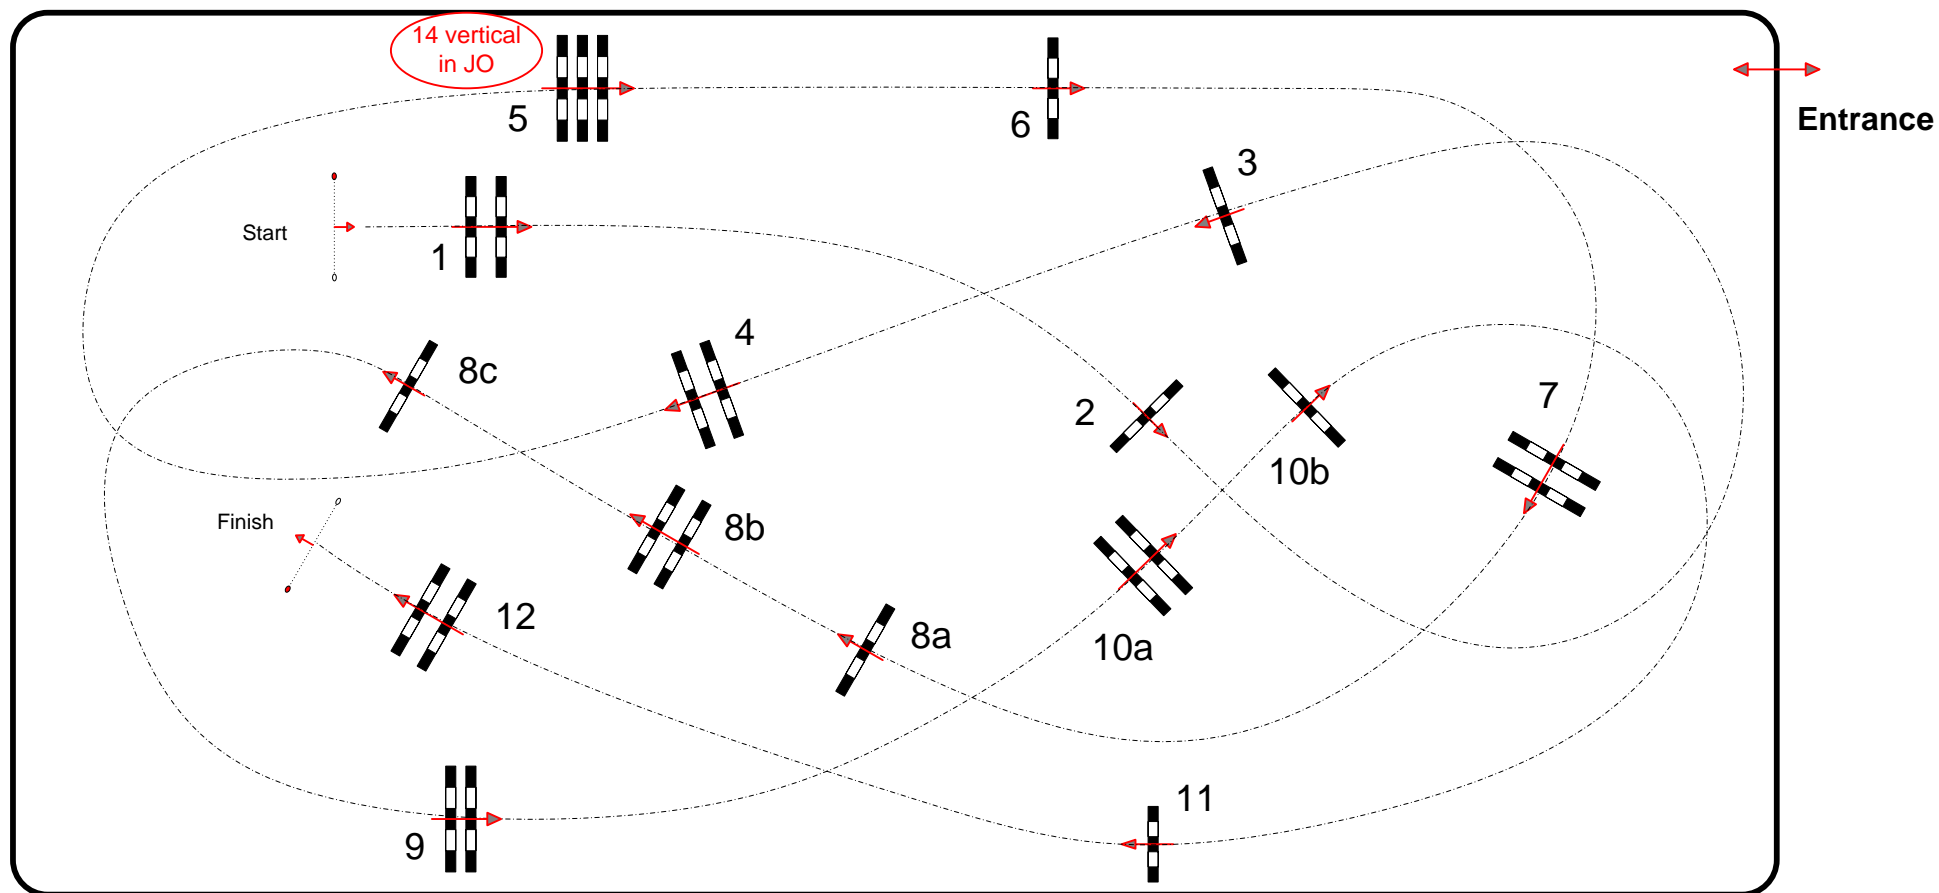

Length: 430 m

Efforts: 15

Length: 48 m

Art. 238.2.2

Time allowed: 74 sec

Time allowed: 9 sec

Height: 1,50 m

Time limit: 148 sec

Time limit: 18 sec

Ground Jury

Course design: Louis Konickx (ned)