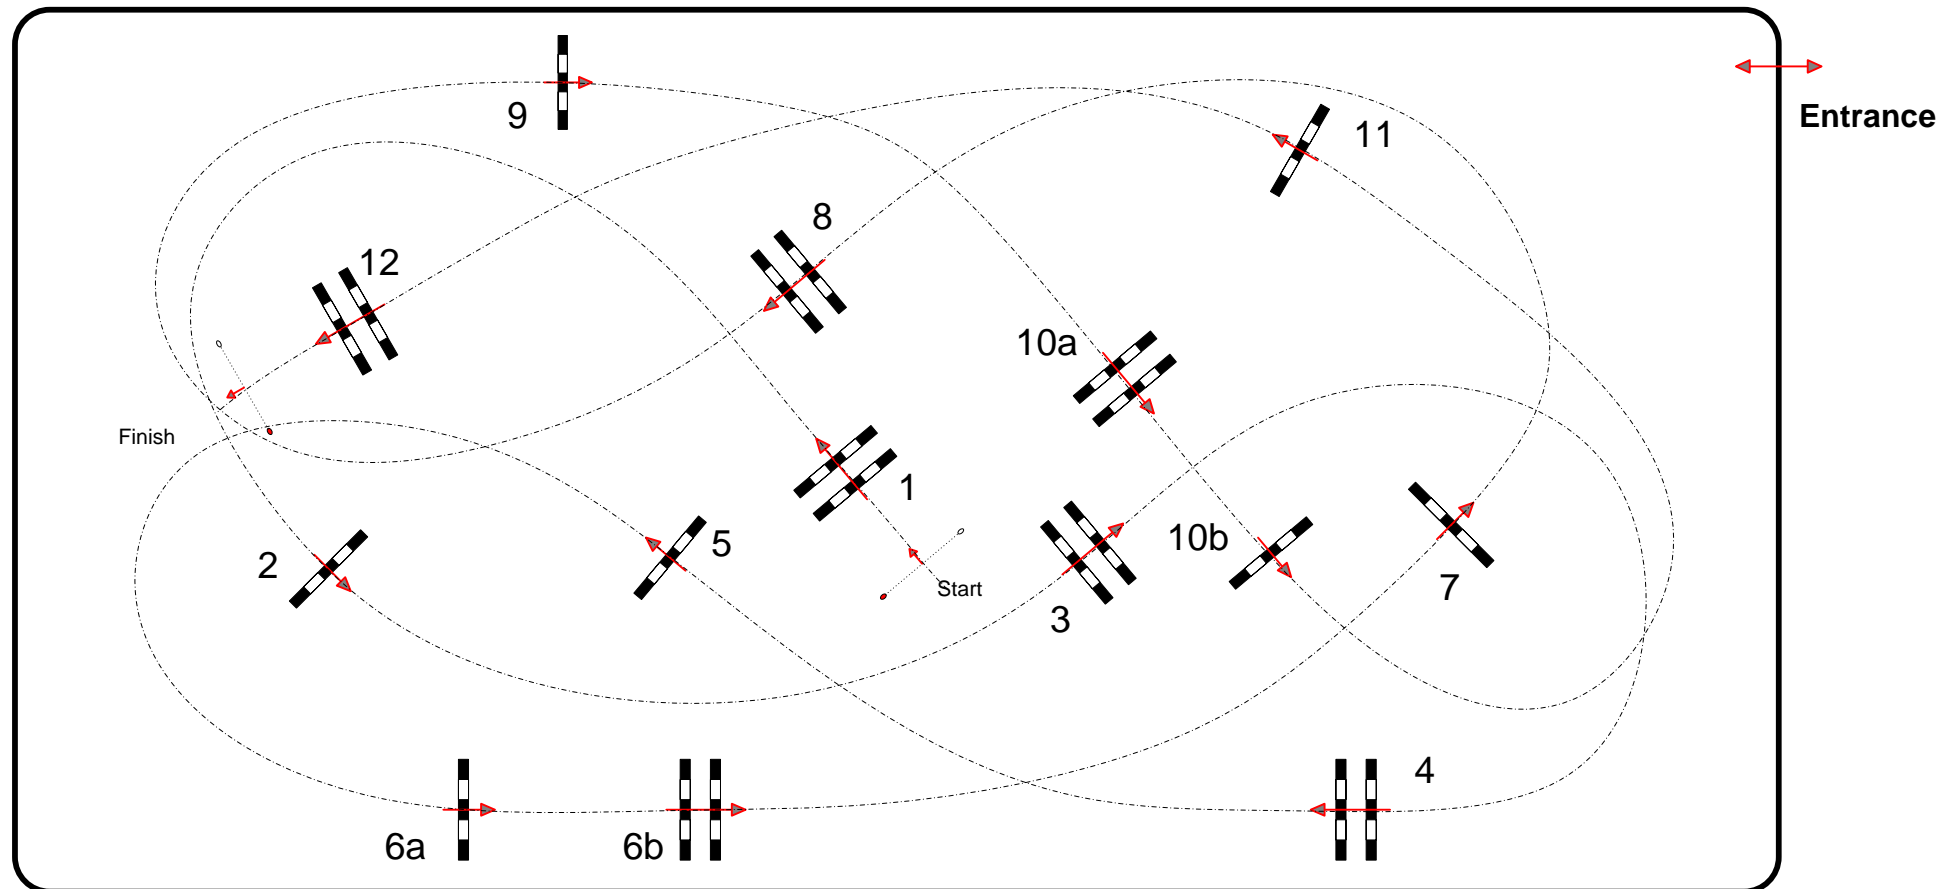

Length: 460 m

Efforts: 14

Length: 0 m

Art. 238.2.1

Time allowed: 79 sec

Time allowed: 0 sec

Height: 1,45 m

Time limit: 158 sec

Time limit: 0 sec

Ground Jury

Course design: Louis Konickx (ned)