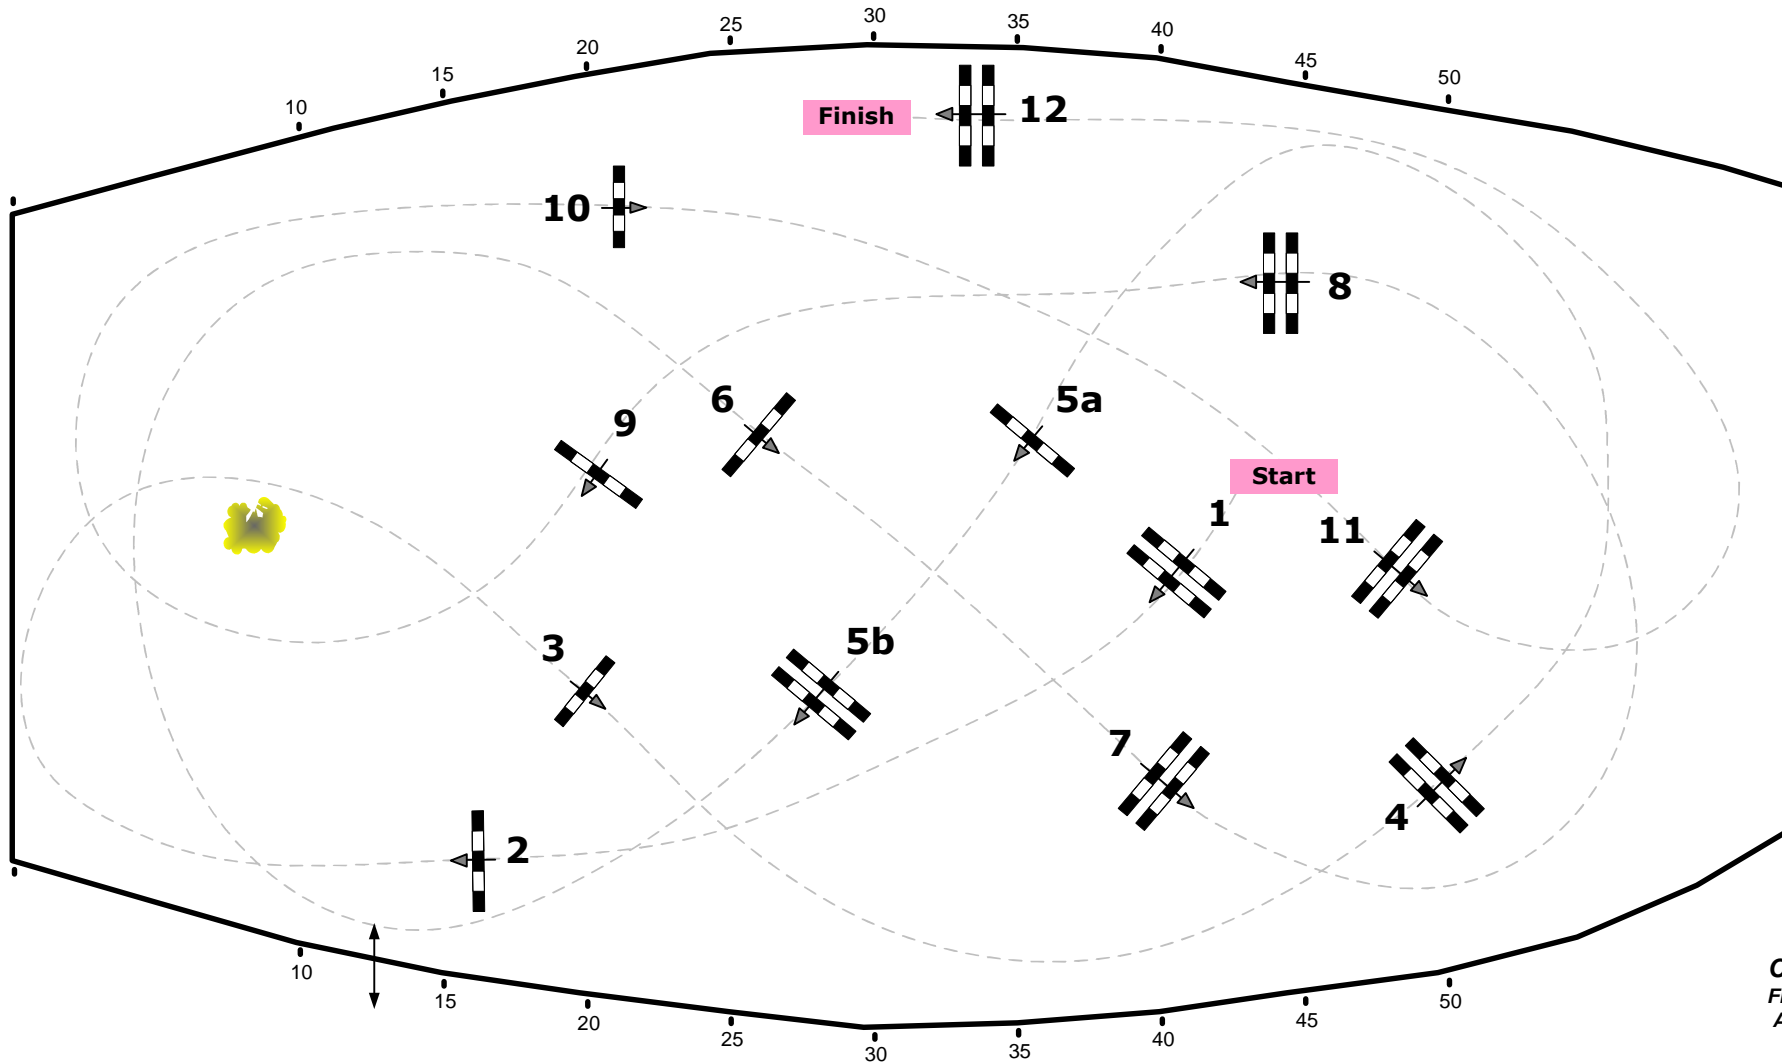

CSI****Salzburg- Mevisto Amadeus Horse Indoors

03-06.Dezember 2015

Class No.: 10.11.12 Fixkraft Amateur Tour Opening

Competition against the clock

Table: A
National RG:
FEI RG / Art. 238.2.1
Height: 1.10 1.20 1.40 m

Speed: 350 m/min
Length: 460 m
Time allowed: 79 sec
Time limit: 158 sec

Obstacles: 12
Efforts: 13
Penalty sec:
Closed combination:

1st Jump-off:
Length: 0 m
Time allowed: 0 sec
Time limit: 0 sec

Course Designer
Franz Madl (AUT)
Adi Appe (AUT)
& Team