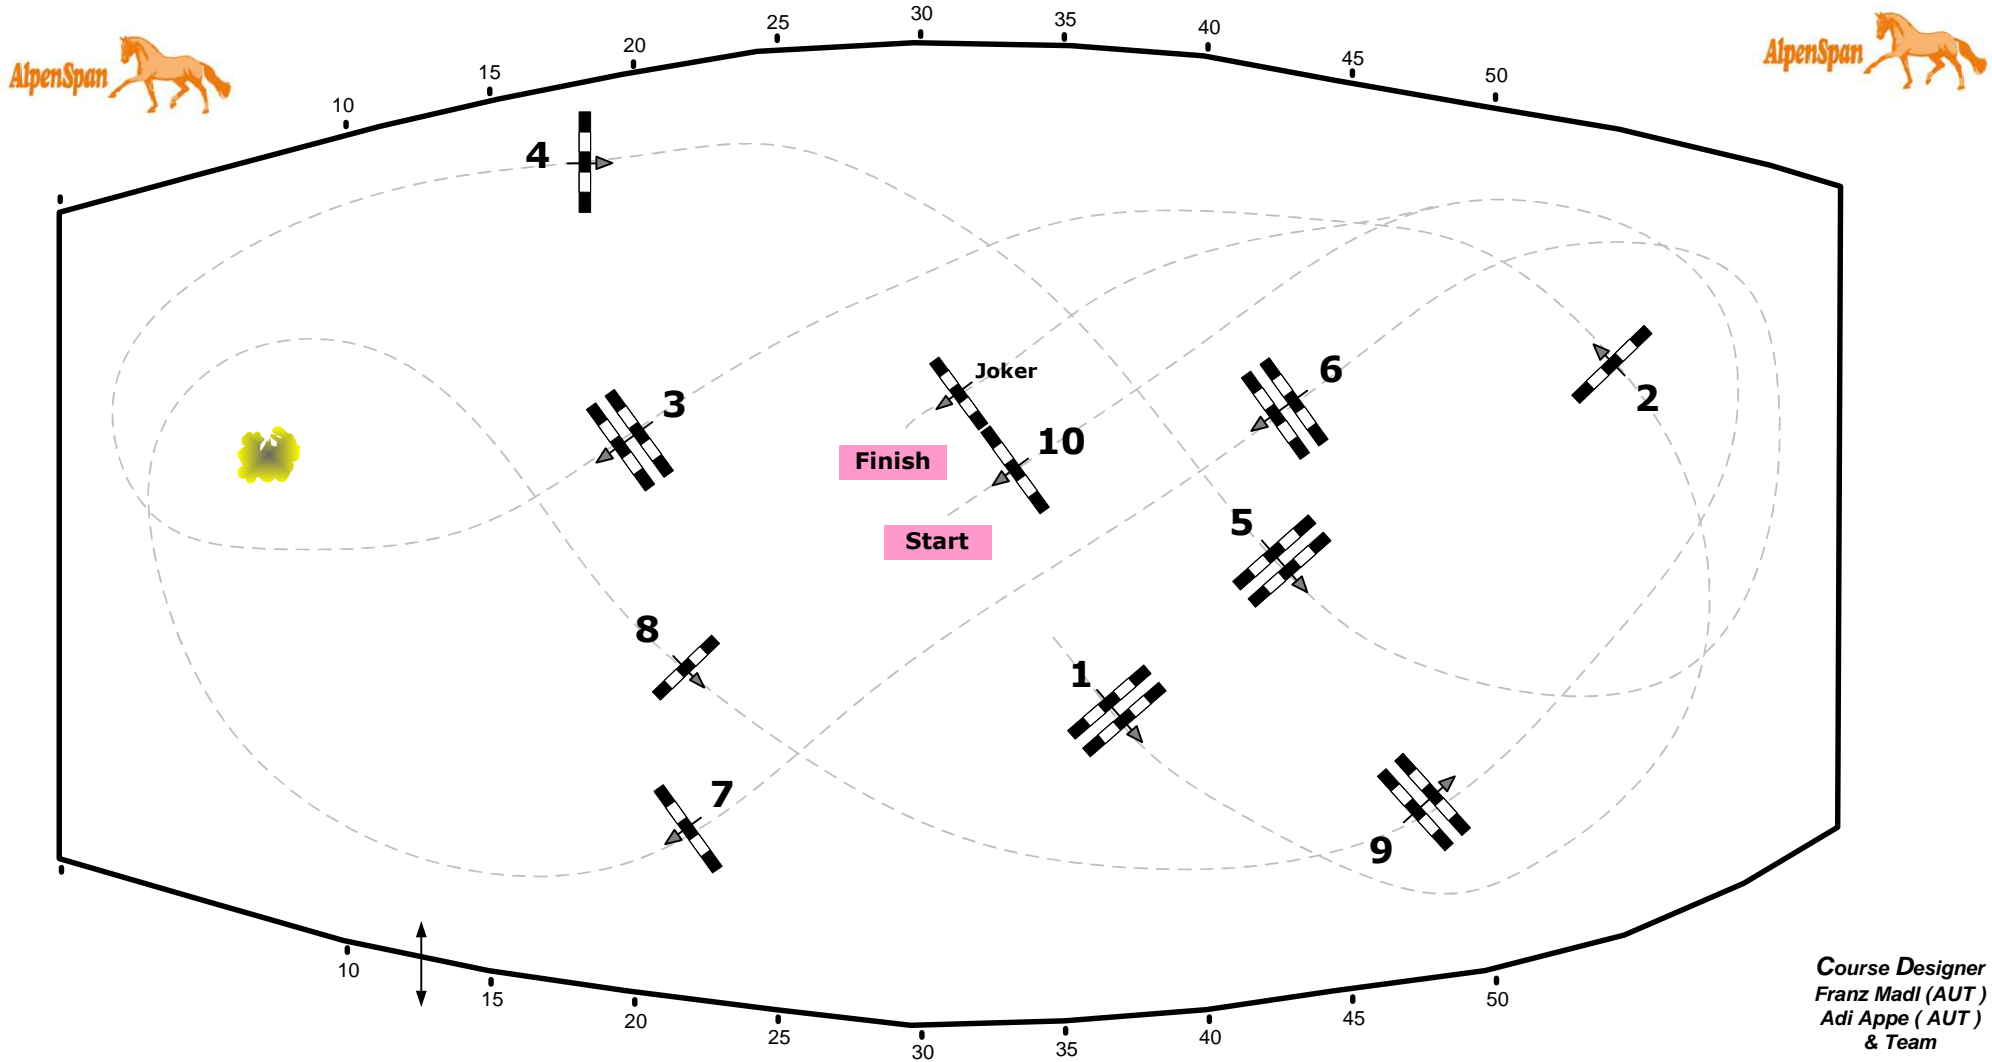

CSI****Salzburg- Mevisto Amadeus Horse Indoors

03-06.Dezember 2015

Class No.: 13.14.15 Alpen Span Amateur Tour

Accumulator Competition with Joker

Table: A
National RG:
FEI RG / Art. 269.5/269.1.2.3
Height: 1.15 1.25 1.40 m

Speed: 350 m/min
Length: 370 m
Time allowed: 64 sec
Time limit: 128 sec

Obstacles: 10
Efforts: 10
Penalty sec:
Closed combination:

1st Jump-off:
Length: 0 m
Time allowed: 0 sec
Time limit: 0 sec

Course Designer
Franz Madl (AUT)
Adi Appe (AUT)
& Team