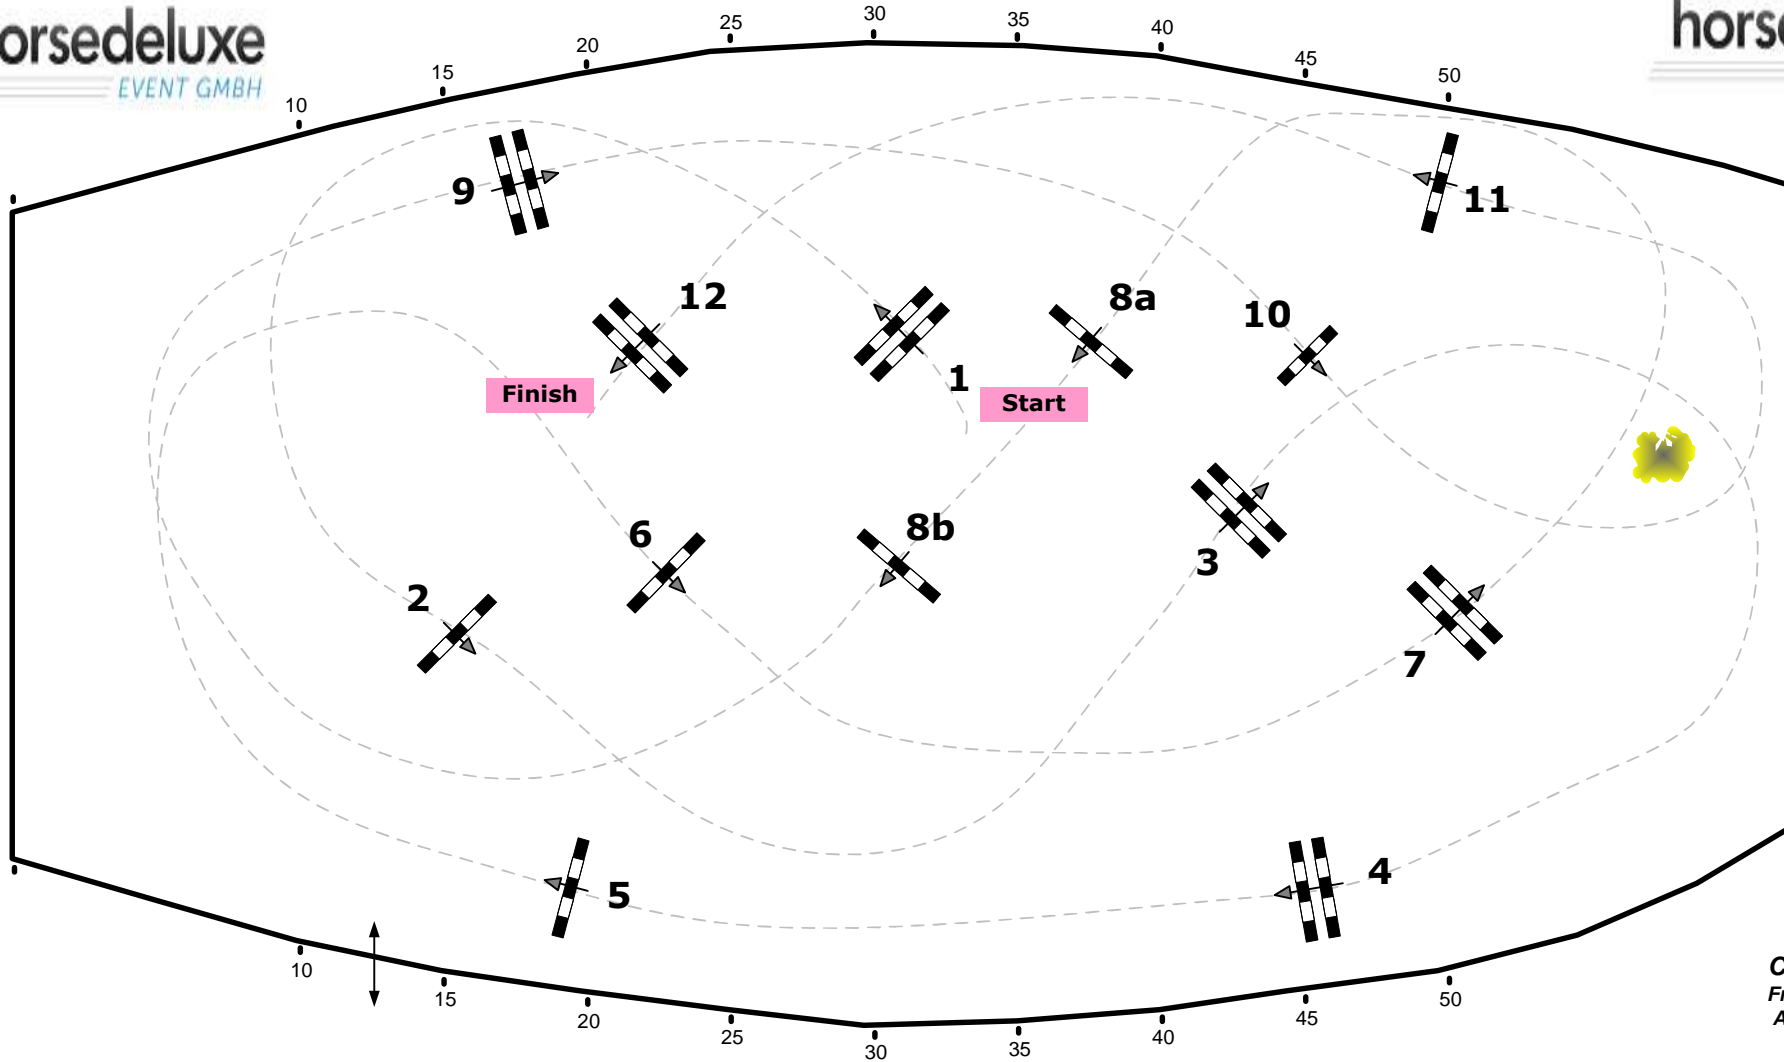

CSI****Salzburg- Mevisto Amadeus Horse Indoors

03-06.Dezember 2015

Class No.: 16

Small Amateur Tour Final

Competition against the clock

Table: A
National RG:
FEI RG / Art. 238.2.1
Height: 1,20 m

Speed: 350 m/min
Length: 450 m
Time allowed: 78 sec
Time limit: 156 sec

Obstacles: 12
Efforts: 13
Penalty sec:
Closed combination:

1st Jump-off:
Length: 0 m
Time allowed: 0 sec
Time limit: 0 sec

h
t

horsedeluxe
EVENT GMBH

h
t

horsedeluxe
EVENT GMBH

Course Designer
Franz Madl (AUT)
Adi Appe (AUT)
& Team