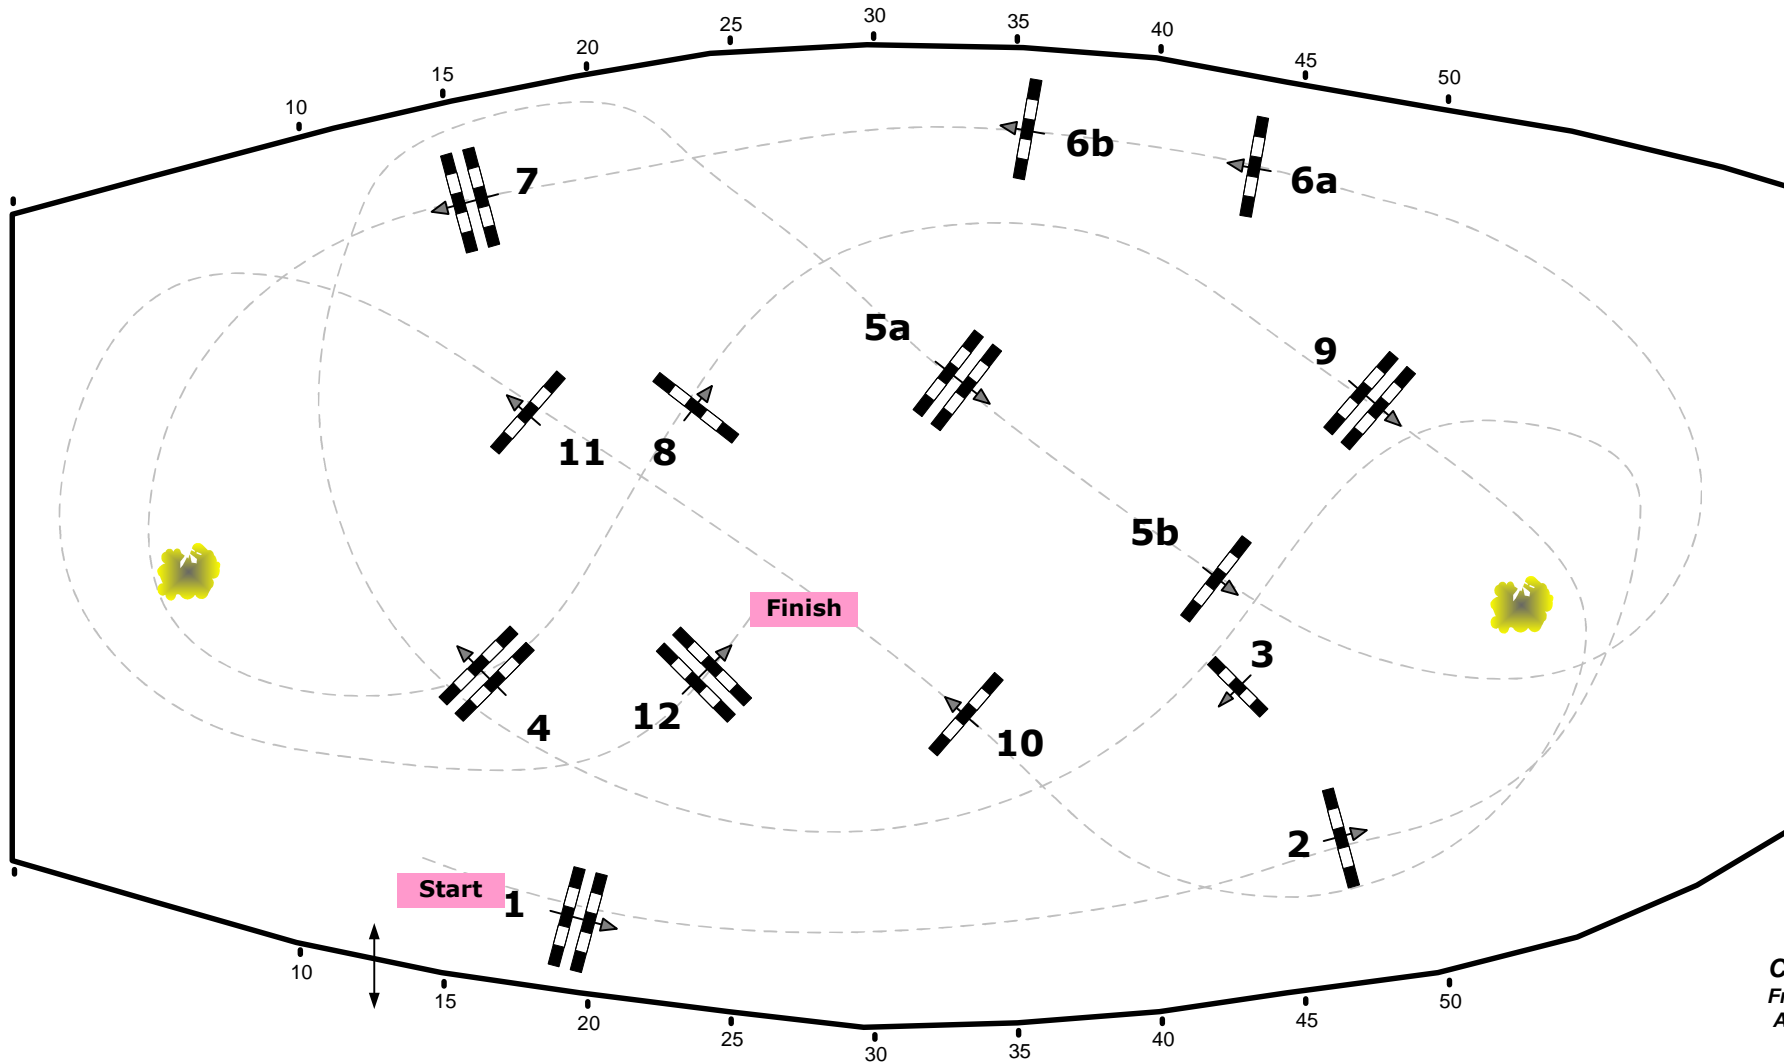

CSI****Salzburg- Mevisto Amadeus Horse Indoors

03-06.Dezember 2015

Class No.: 17.18

SPS Medium/ Big Amateur Tour Final

Competition against the clock

Table: A
National RG:
FEI RG / Art. 238.2.1
Height: 1,25 1,40 m

Speed: 350 m/min
Length: 430 m
Time allowed: 74 sec
Time limit: 148 sec

Obstacles: 12
Efforts: 14
Penalty sec:
Closed combination:

1st Jump-off:
Length: 0 m
Time allowed: 0 sec
Time limit: 0 sec

Course Designer
Franz Madl (AUT)
Adi Appe (AUT)
& Team