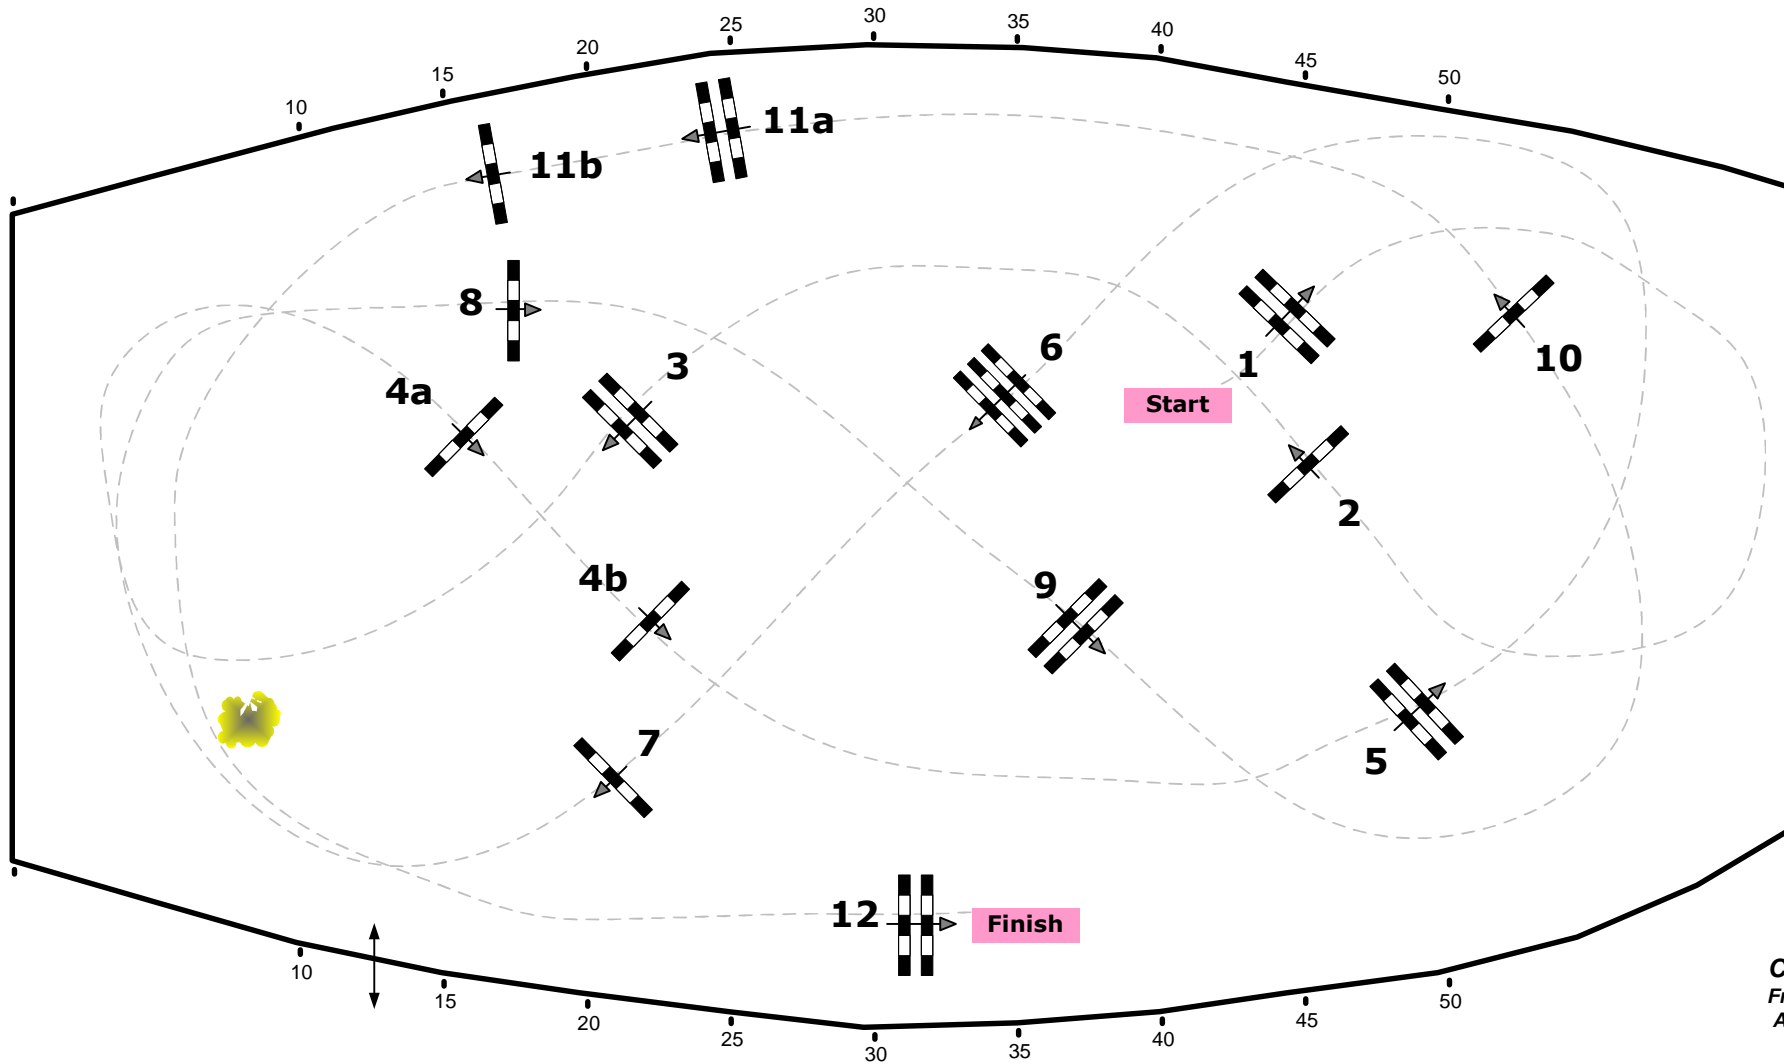

CSI****Salzburg- Mevisto Amadeus Horse Indoors

03-06.Dezember 2015

Class No.: 23

Amadeus Big Tour Opening

Competition against the clock

Table: A
National RG:
FEI RG / Art. 238.2.1
Height: 1,45 m

Speed: 350 m/min
Length: 410 m
Time allowed: 71 sec
Time limit: 142 sec

Obstacles: 12
Efforts: 14
Penalty sec:
Closed combination:

1st Jump-off:
Length: 0 m
Time allowed: 0 sec
Time limit: 0 sec

Course Designer
Franz Madl (AUT)
Adi Appe (AUT)
& Team