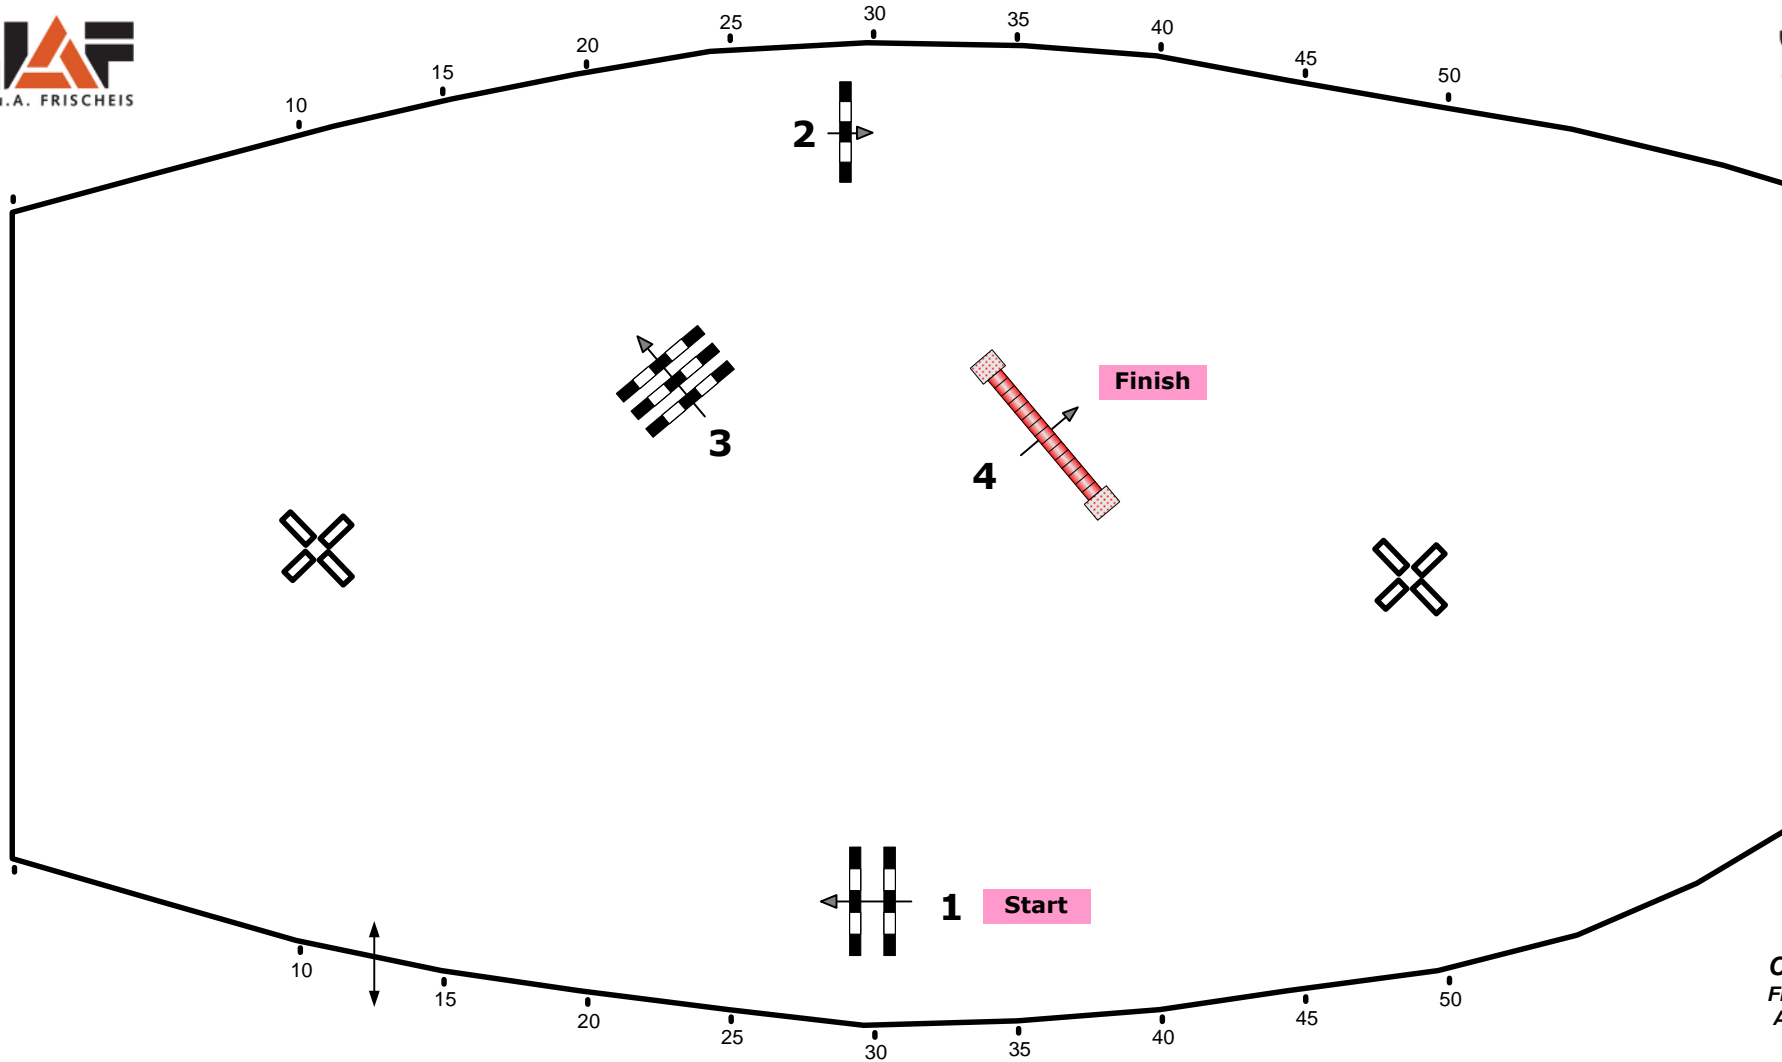

CSI****Salzburg- Mevisto Amadeus Horse Indoors

03-06.Dezember 2015

Class No.: 26

Mevisto High Fly Tour

Puissance Competition

Table: A
National RG:
FEI RG / Art. 262 / 2
Height: 1,60 m

Speed: 350 m/min
Length: 0 m
Time allowed: 0 sec
Time limit: 0 sec

Obstacles: 4
Efforts: 4
Penalty sec:
Closed combination:

1st Jump-off: 5-7-8-2-4ab-11-13
Length: 0 m
Time allowed: 0 sec
Time limit: 0 sec

Course Designer
Franz Madl (AUT)
Adi Appe (AUT)
& Team