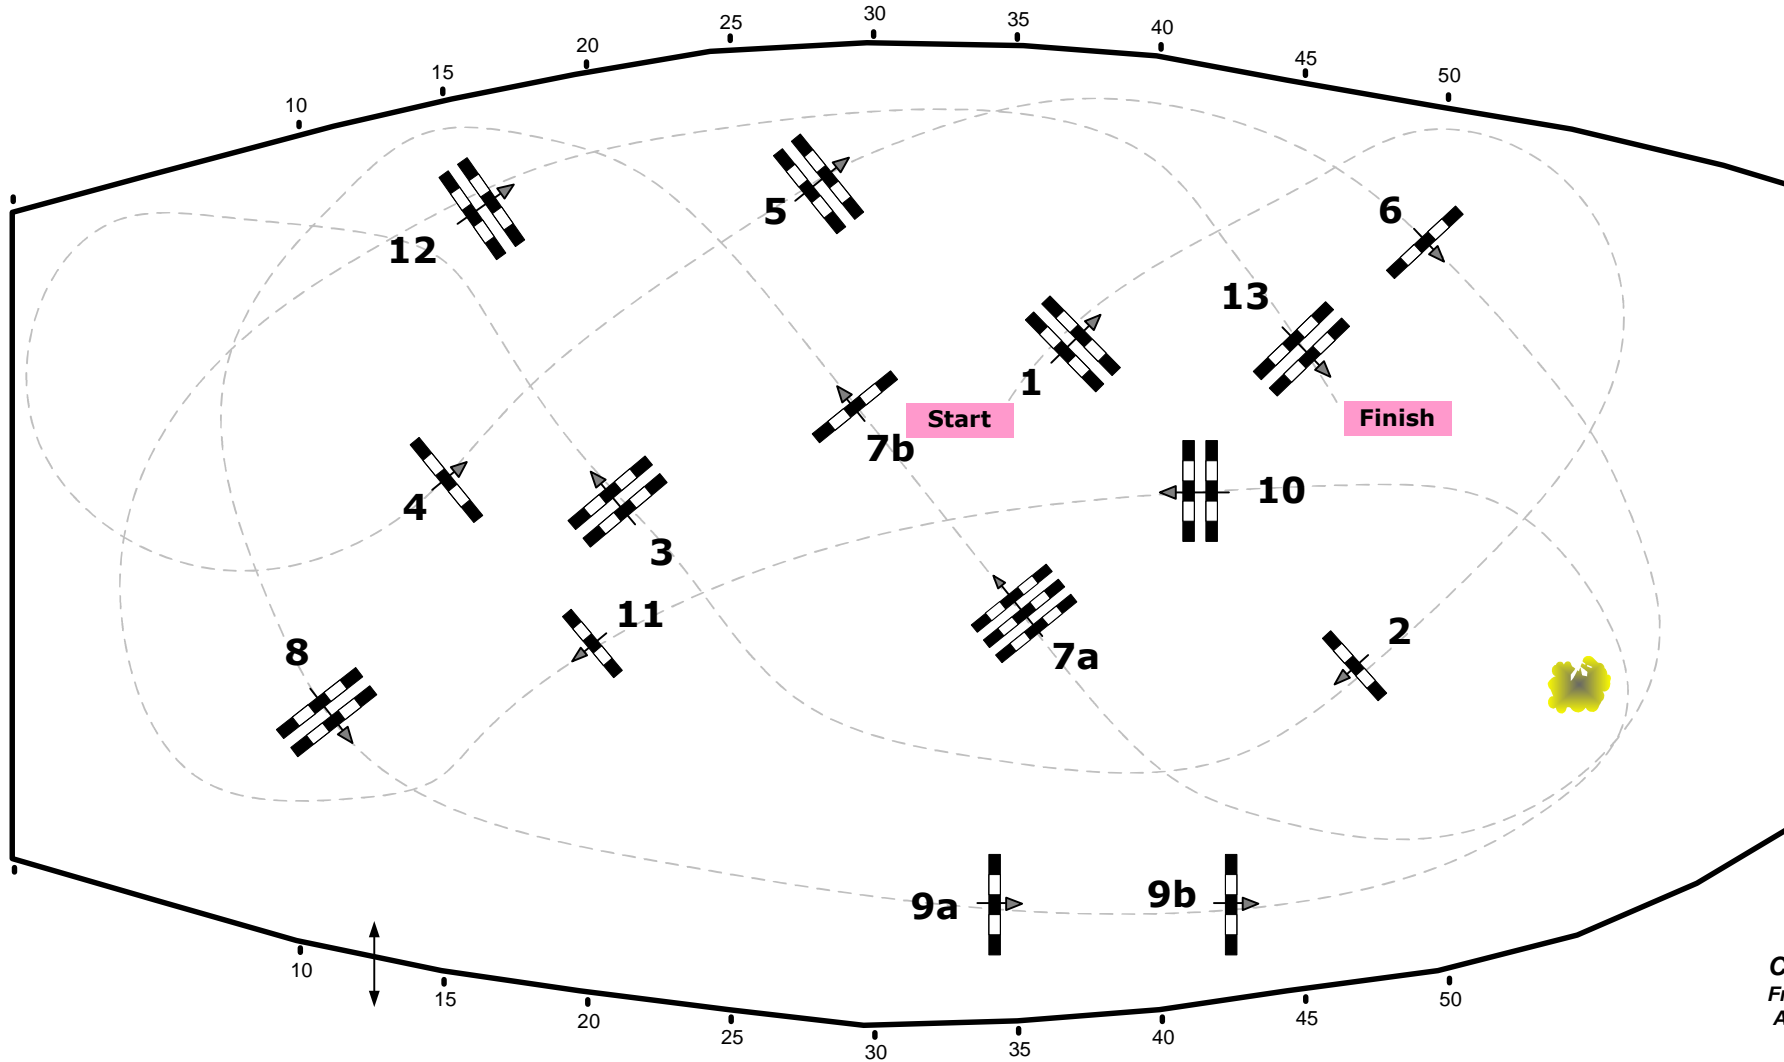

## CSI\*\*\*\*Salzburg- Mevisto Amadeus Horse Indoors

03-06.Dezember 2015

Class No.: 27

Amadeus Men Trophy

Competition against the clock

Table: A  
National RG:  
FEI RG / Art. 238.2.1  
Height: 1,50 m

Speed: 350 m/min  
Length: 420 m  
Time allowed: 72 sec  
Time limit: 144 sec

Obstacles: 13  
Efforts: 15  
Penalty sec:  
Closed combination:

1st Jump-off:  
Length: 0 m  
Time allowed: 0 sec  
Time limit: 0 sec

Course Designer  
Franz Madl (AUT)  
Adi Appe (AUT)  
& Team