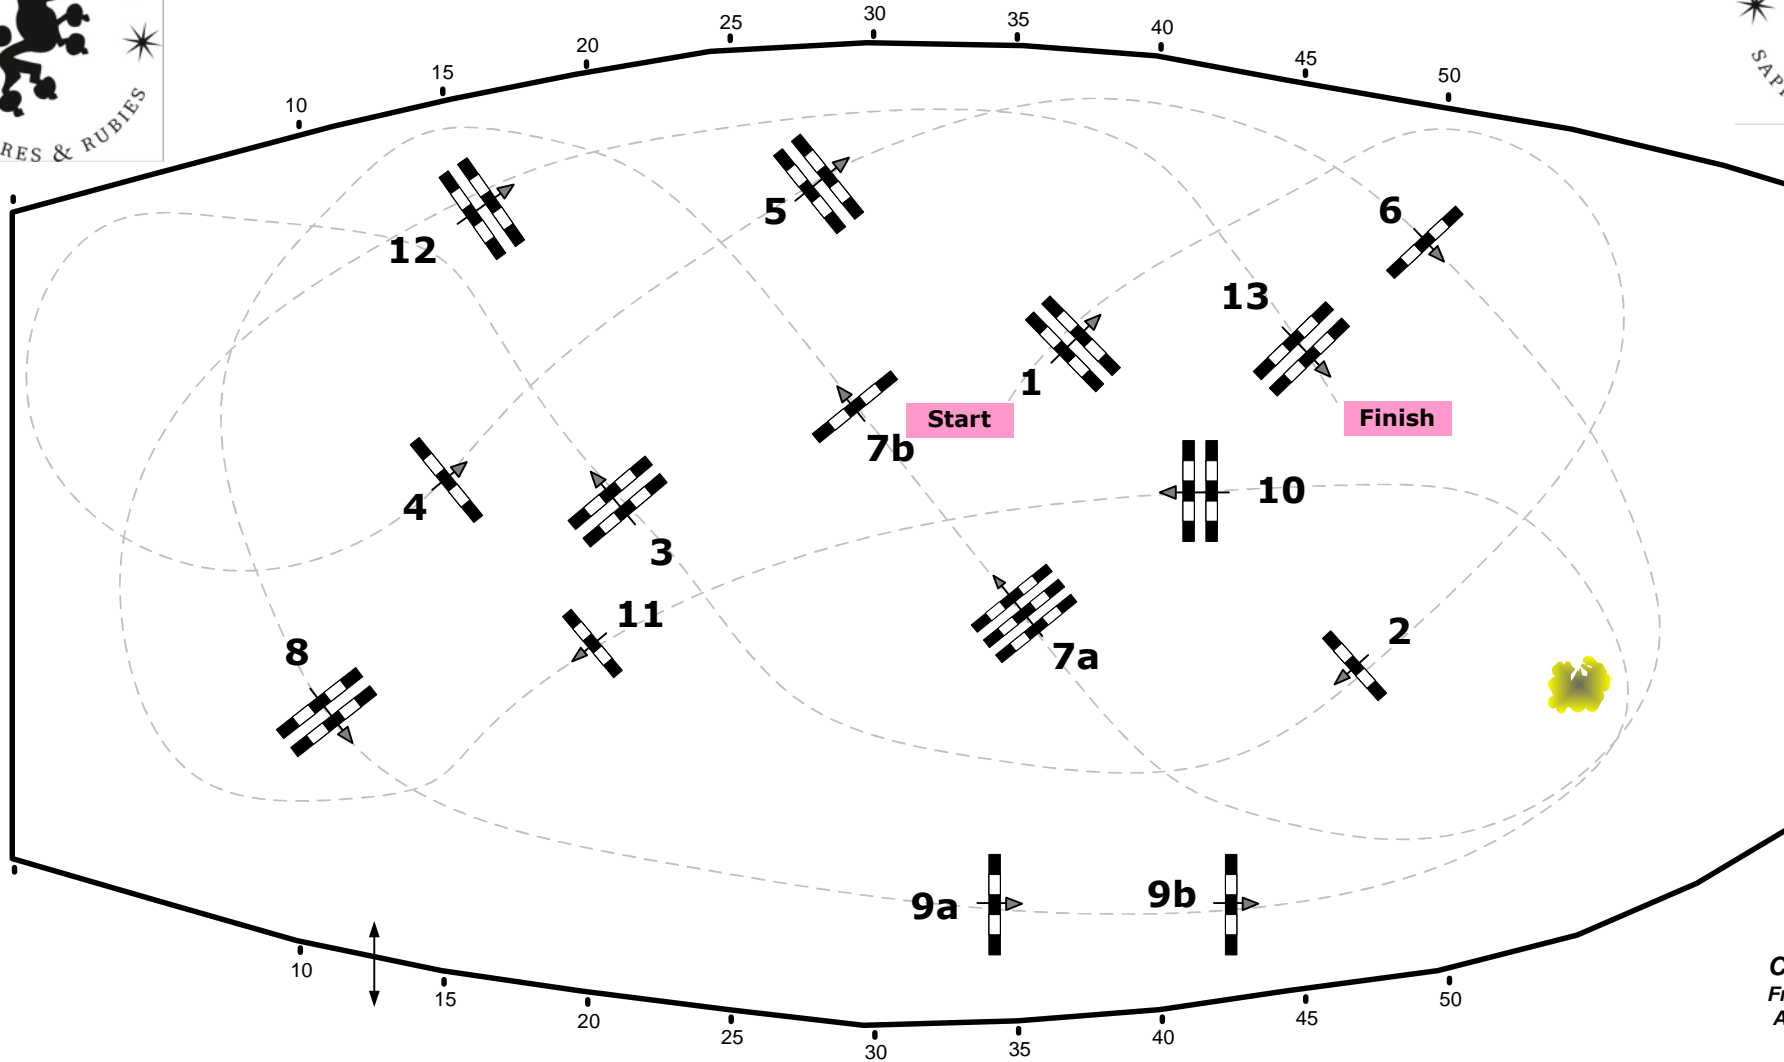

## CSI\*\*\*\*Salzburg- Mevisto Amadeus Horse Indoors

03-06.Dezember 2015

Class No.: 28

Mevisto Ladies Trophy

Competition against the clock

Table: A  
National RG:  
FEI RG / Art. 238.2.1  
Height: 1,50 m

Speed: 350 m/min  
Length: 420 m  
Time allowed: 72 sec  
Time limit: 144 sec

Obstacles: 13  
Efforts: 15  
Penalty sec:  
Closed combination:

1st Jump-off:  
Length: 0 m  
Time allowed: 0 sec  
Time limit: 0 sec

Course Designer  
Franz Madl (AUT)  
Adi Appe (AUT)  
& Team