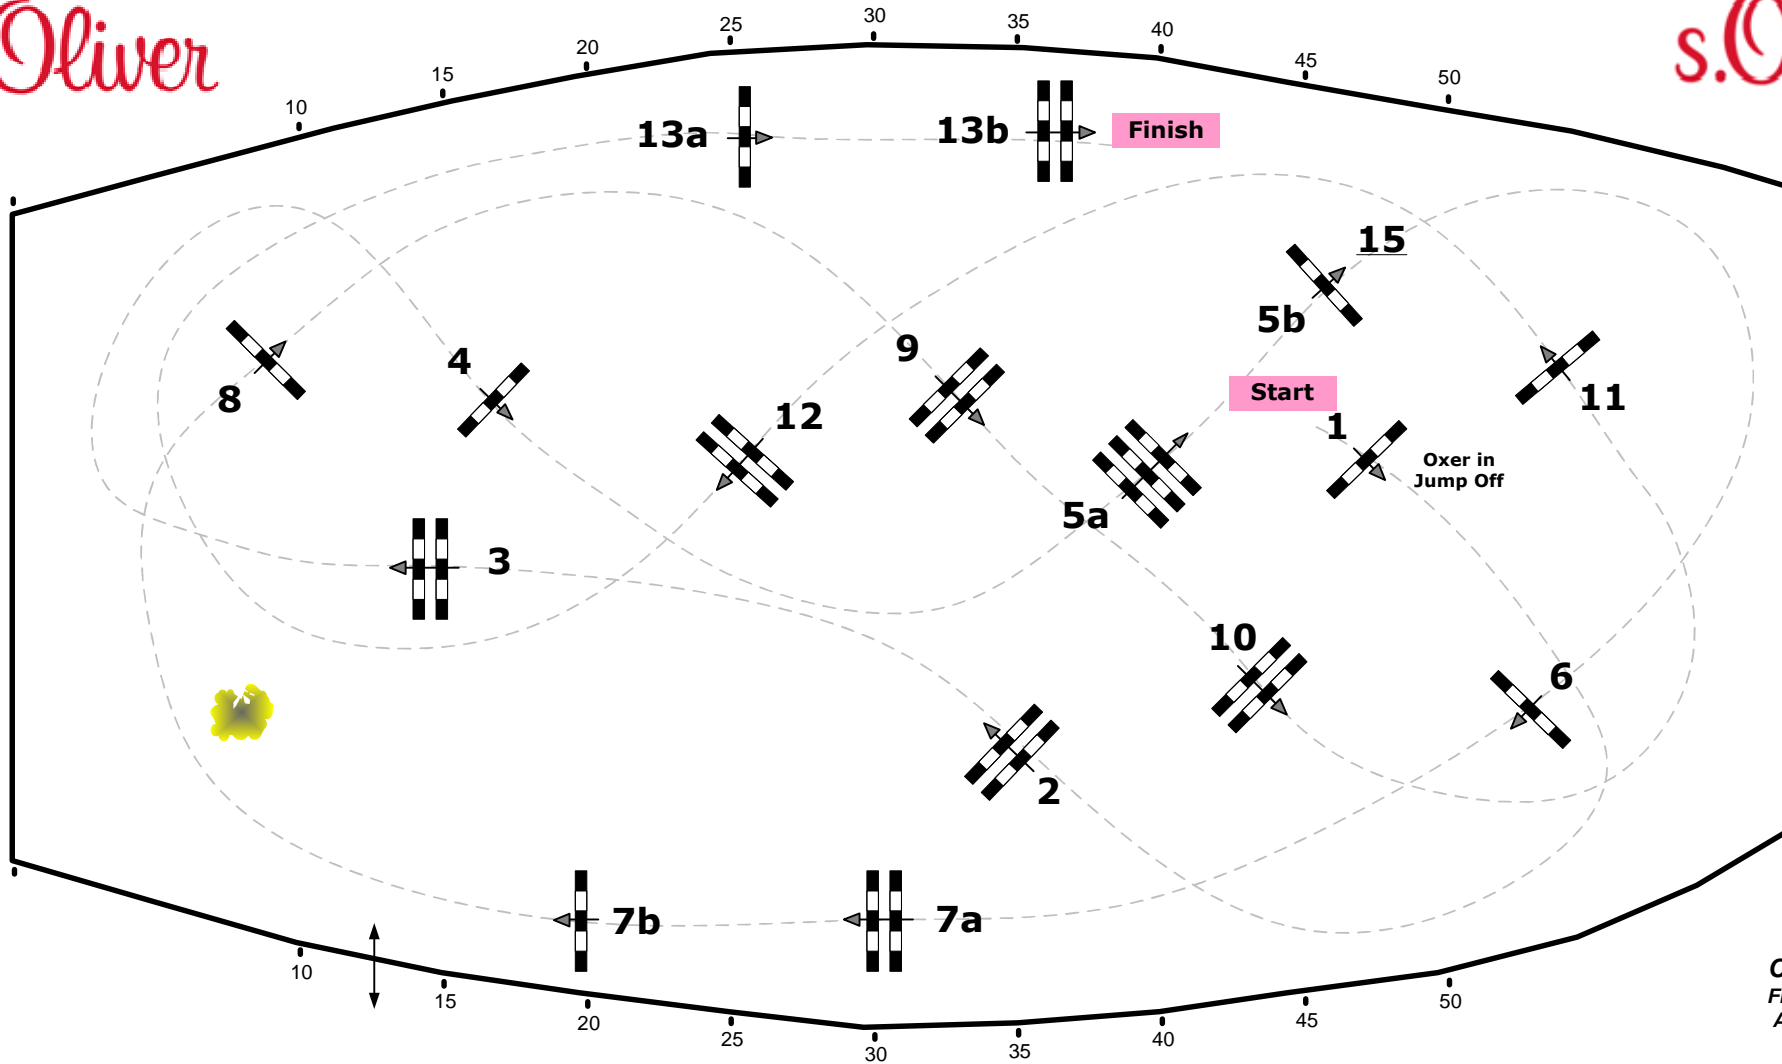

CSI****Salzburg- Mevisto Amadeus Horse Indoors

03-06.Dezember 2015

Class No.: 29

s.Oliver Championat of Salzburg

Competition with one jump-off

Table: A
National RG:
FEI RG / Art. 238.2.2
Height: 1,55 m

Speed: 350 m/min
Length: 410 m
Time allowed: 71 sec
Time limit: 142 sec

Obstacles: 13
Efforts: 16
Penalty sec:
Closed combination:

1st Jump-off: **8-1-15-3-4-12-13ab-7a**
Length: 330 m
Time allowed: 57 sec
Time limit: 114 sec

s.Oliver

s.Oliver

Course Designer
Franz Madl (AUT)
Adi Appe (AUT)
& Team