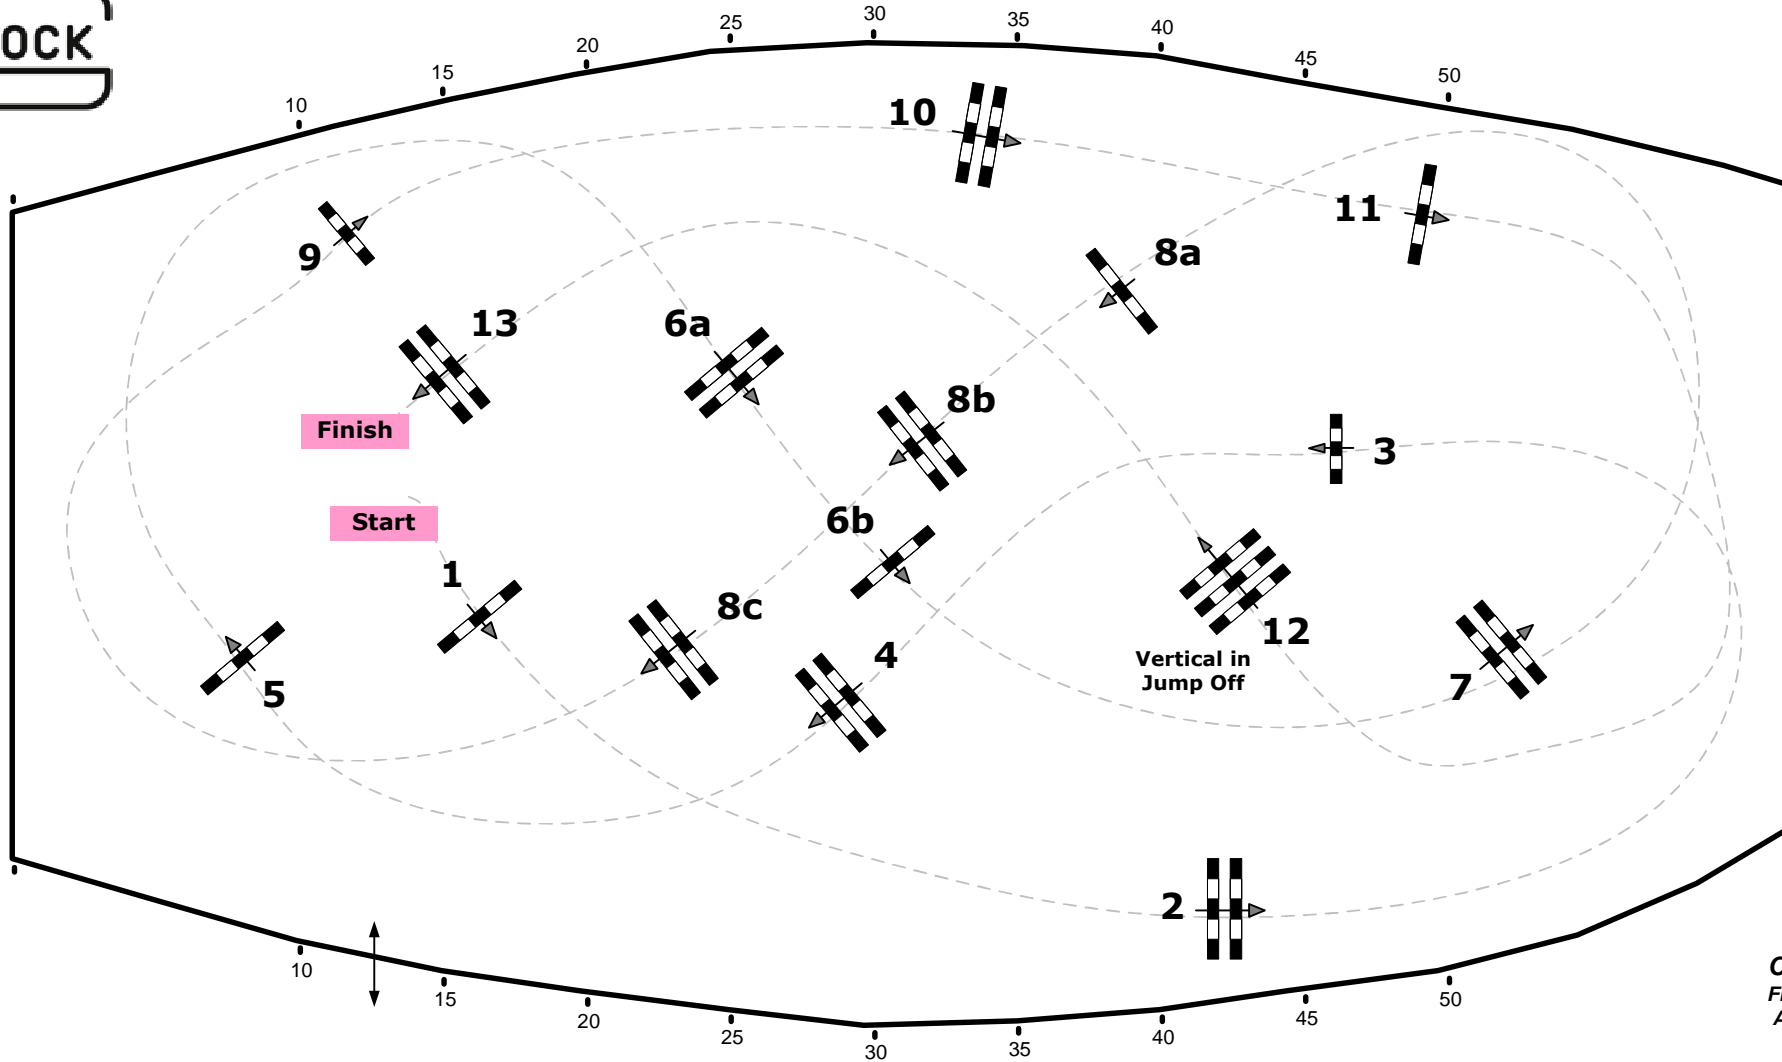

CSI****Salzburg- Mevisto Amadeus Horse Indoors

03-06.Dezember 2015

Class No.: 30

Gaston Glock's Grand Prix of Salzburg

Competition with one jump-off

Table: A
National RG:
FEI RG / Art. 238.2.2
Height: 1,60 m

Speed: 350 m/min
Length: 430 m
Time allowed: 74 sec
Time limit: 148 sec

Obstacles: 13
Efforts: 16
Penalty sec:
Closed combination:

1st Jump-off: **4-1-7-8ab-10-12-13-2**
Length: 330 m
Time allowed: 57 sec
Time limit: 114 sec