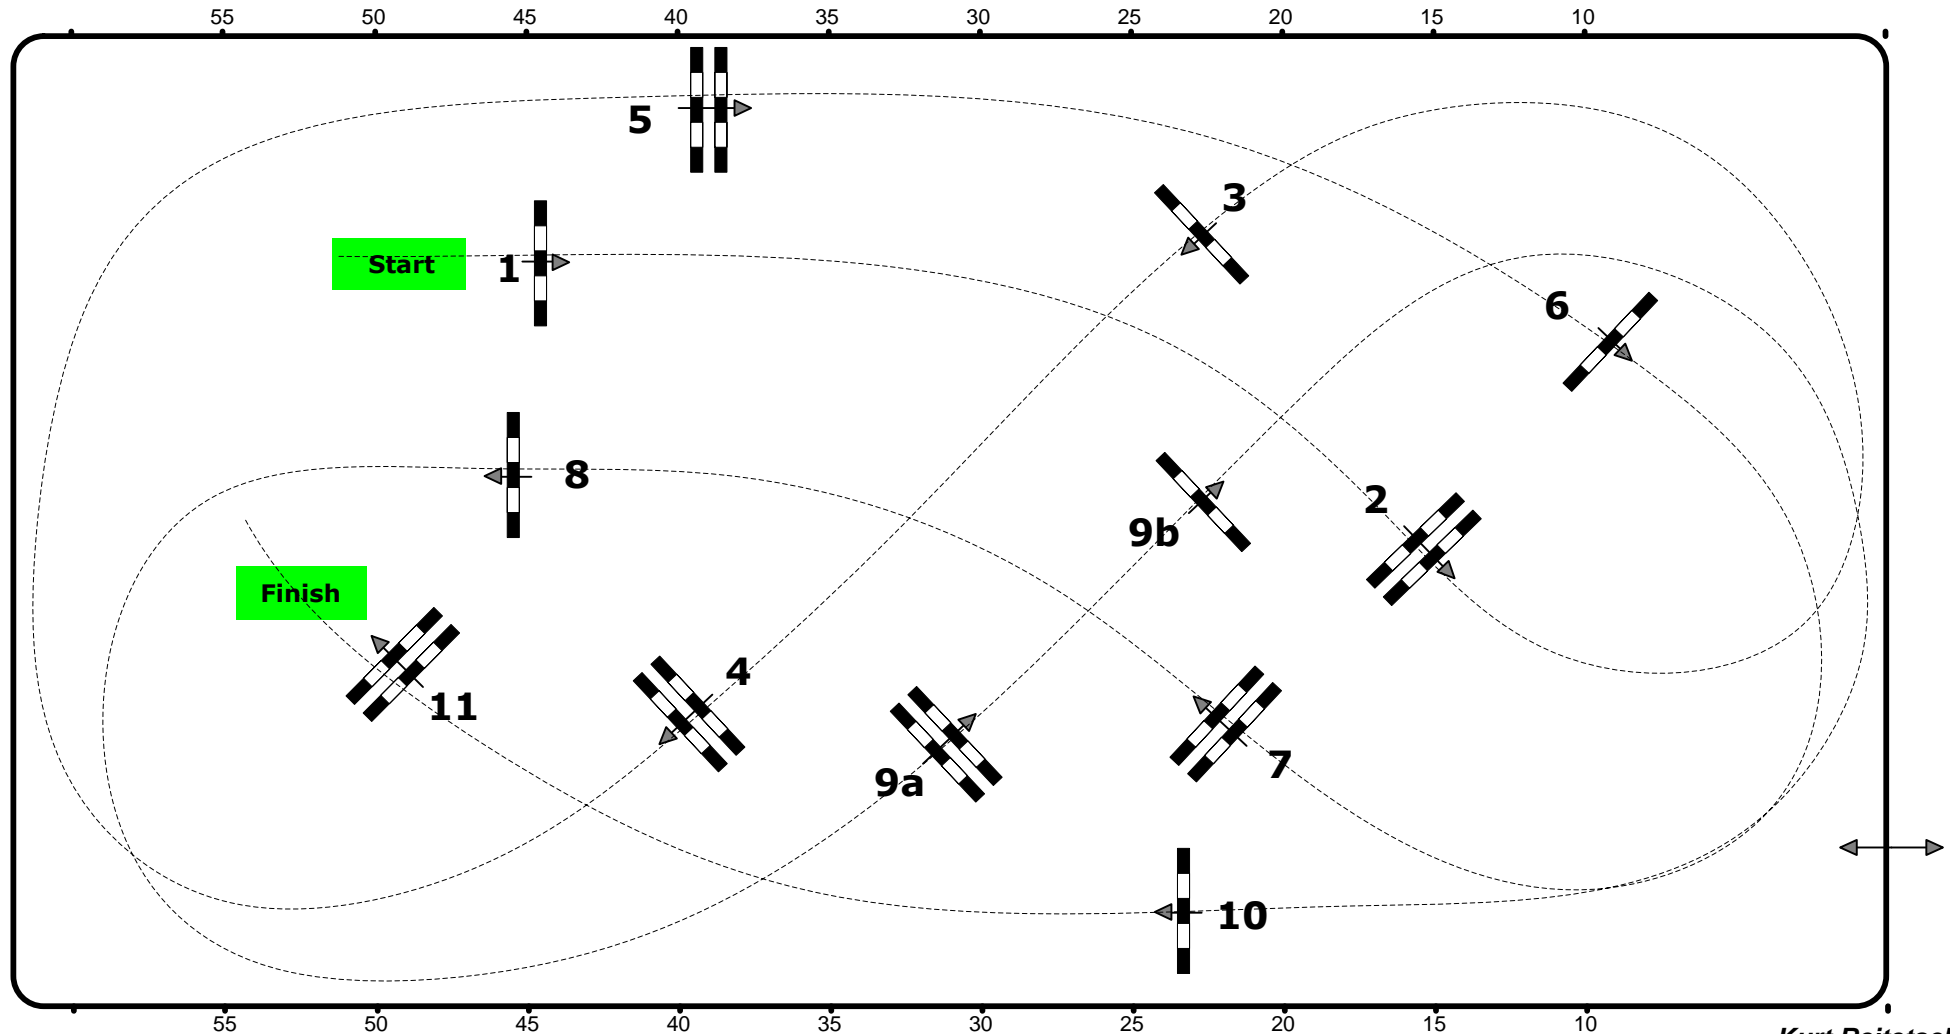

CSI2* / CSIJY/ CSICH / CSN-A / CSNPCH-A, Salzburg (AUT)

3. – 6. Dezember 2015

31

Class No.: 31

Small Tour opening

Competition against the clock

Table: A
National RG:
FEI RG / Art. 238.2.1
Height: 1,30 m

Speed: 350 m/min
Length: 420 m
Time allowed: 72 sec
Time limit: 144 sec

Obstacles: 11
Efforts: 12
Penalty sec:
Closed combination:

1st Jump-off:
Length: 0 m
Time allowed: 0 sec
Time limit: 0 sec

Messehalle

Jury

Franz Schiermayr (AUT)

Kurt Reitetschläger (AUT)
David Hübler (AUT)
Andreas Riedl (AUT)