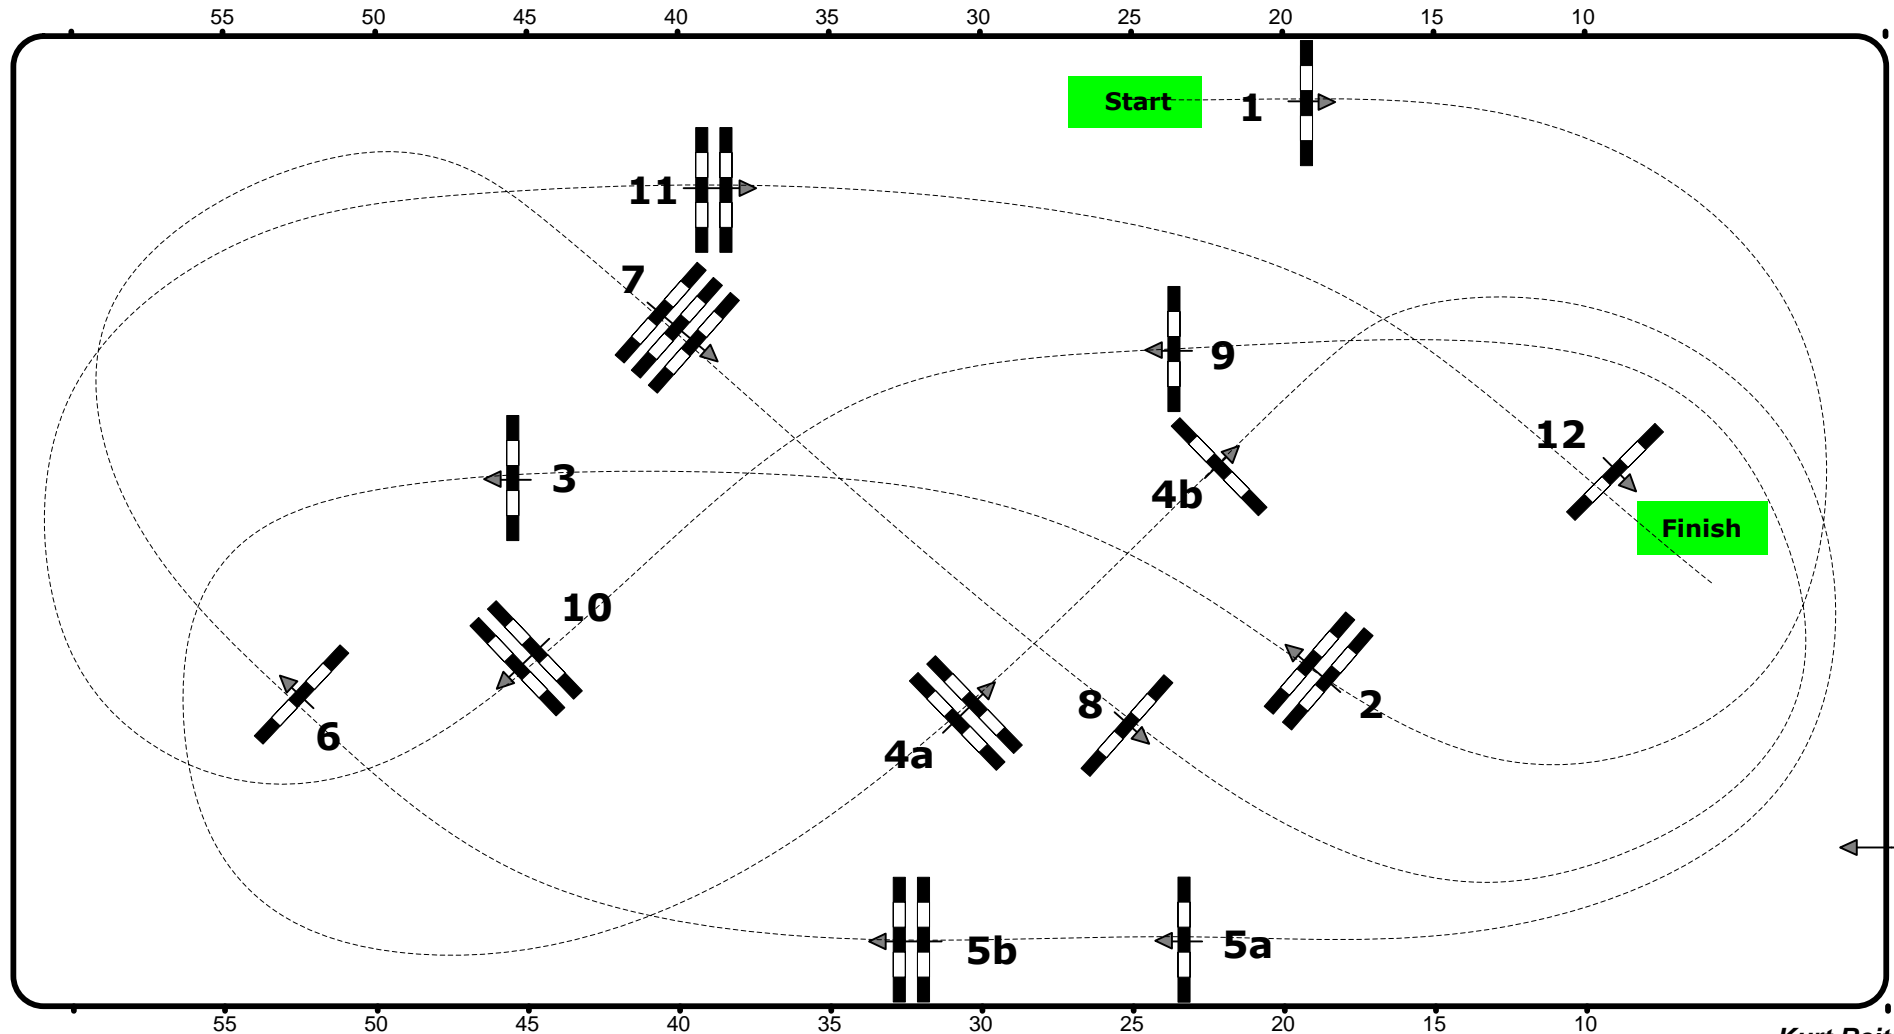

CSI2* / CSIJY/ CSICH / CSN-A / CSNPCH-A, Salzburg (AUT)

3. – 6. Dezember 2015

32

Class No.: 32

Big Tour opening

Competition against the clock

Table: A
National RG:
FEI RG / Art. 238.2.1
Height: 1,35 m

Speed: 350 m/min
Length: 420 m
Time allowed: 72 sec
Time limit: 144 sec

Obstacles: 12
Efforts: 14
Penalty sec:
Closed combination:

1st Jump-off:
Length: 0 m
Time allowed: 0 sec
Time limit: 0 sec

Messehalle

55 50 45 40 35 30 25 20 15 10

55 50 45 40 35 30 25 20 15 10

Jury

Franz Schiermayr (AUT)