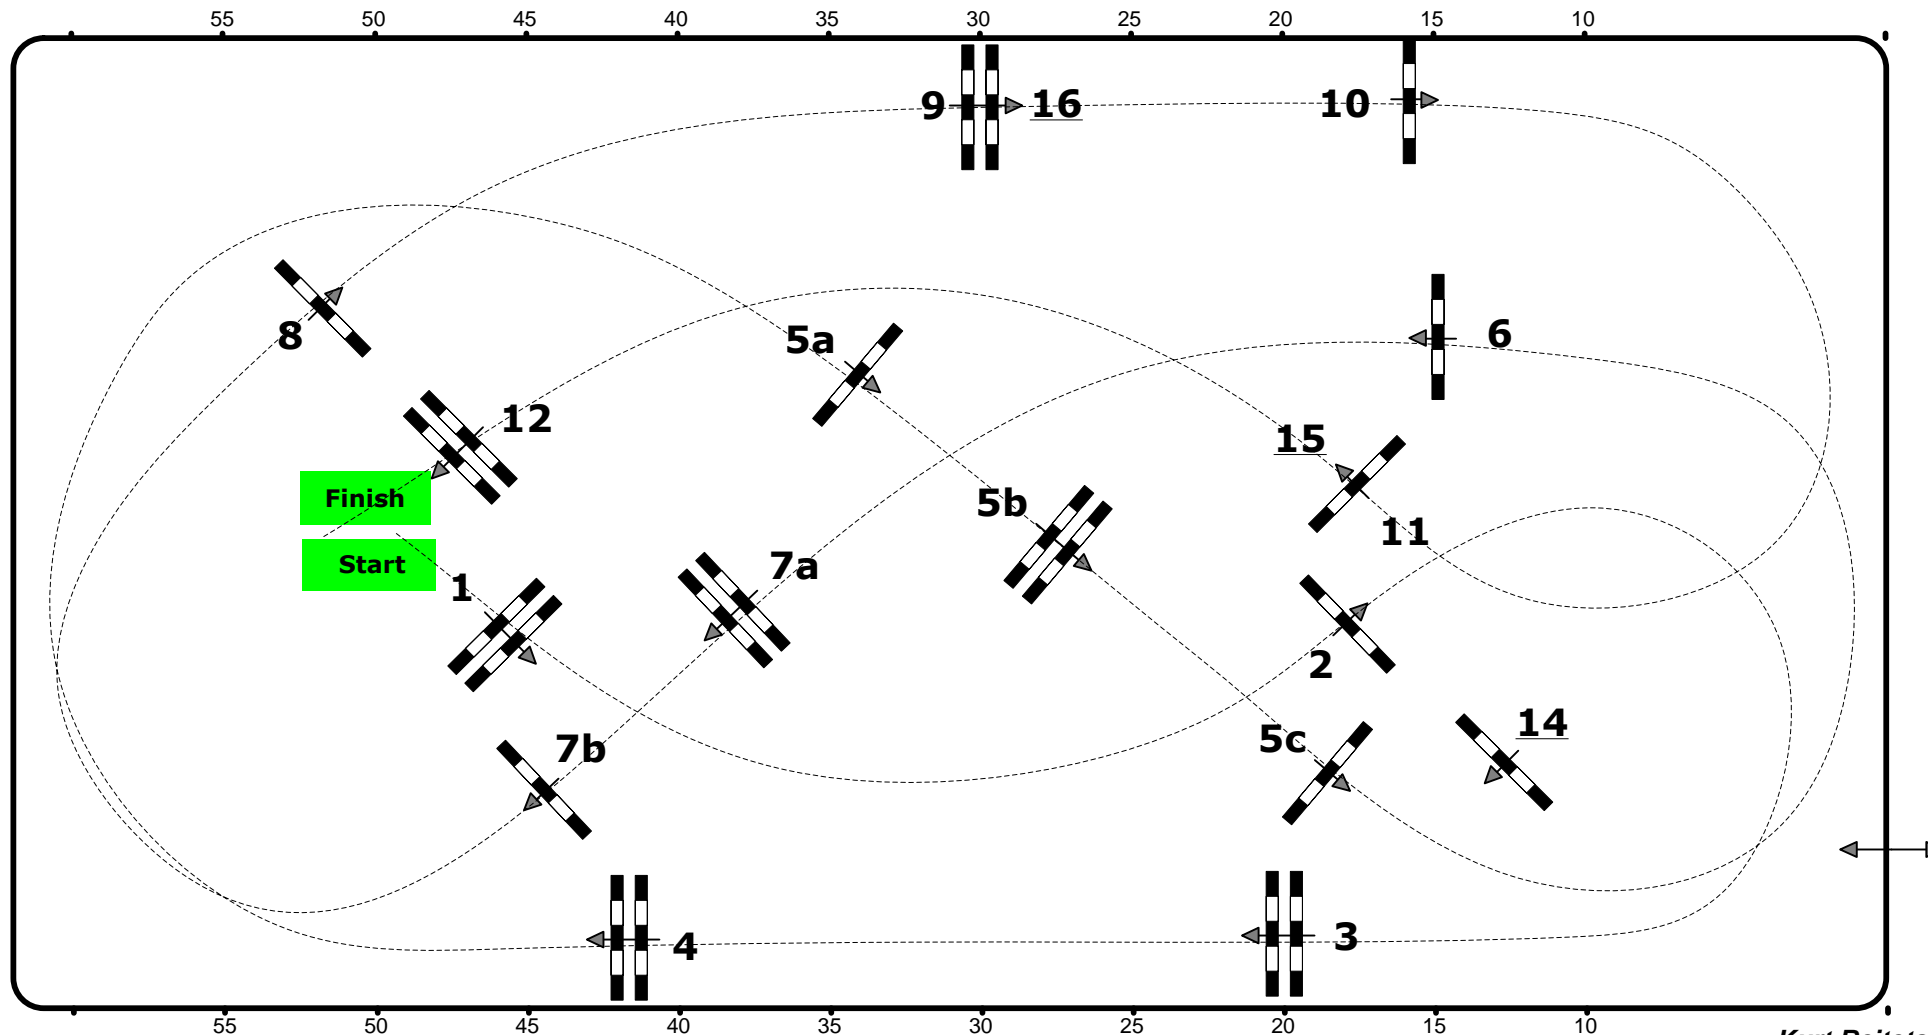

CSI2* / CSIJY/ CSICH / CSN-A / CSNPCH-A, Salzburg (AUT)

3. – 6. Dezember 2015

34

Class No.: 34

Championat of Salzburg

Competition with one jump-off

Table: A
National RG:
FEI RG / Art. 238.2.2
Height: 1,40 m

Speed: 350 m/min
Length: 400 m
Time allowed: 69 sec
Time limit: 138 sec

Obstacles: 12
Efforts: 15
Penalty sec:
Closed combination:

1st Jump-off: 14-4-5ab-7a-8-15-16
Length: 300 m
Time allowed: 52 sec
Time limit: 104 sec

Messehalle

Jury

Franz Schiermayr (AUT)

Kurt Reitetschläger (AUT)
David Hübler (AUT)
Andreas Riedl (AUT)