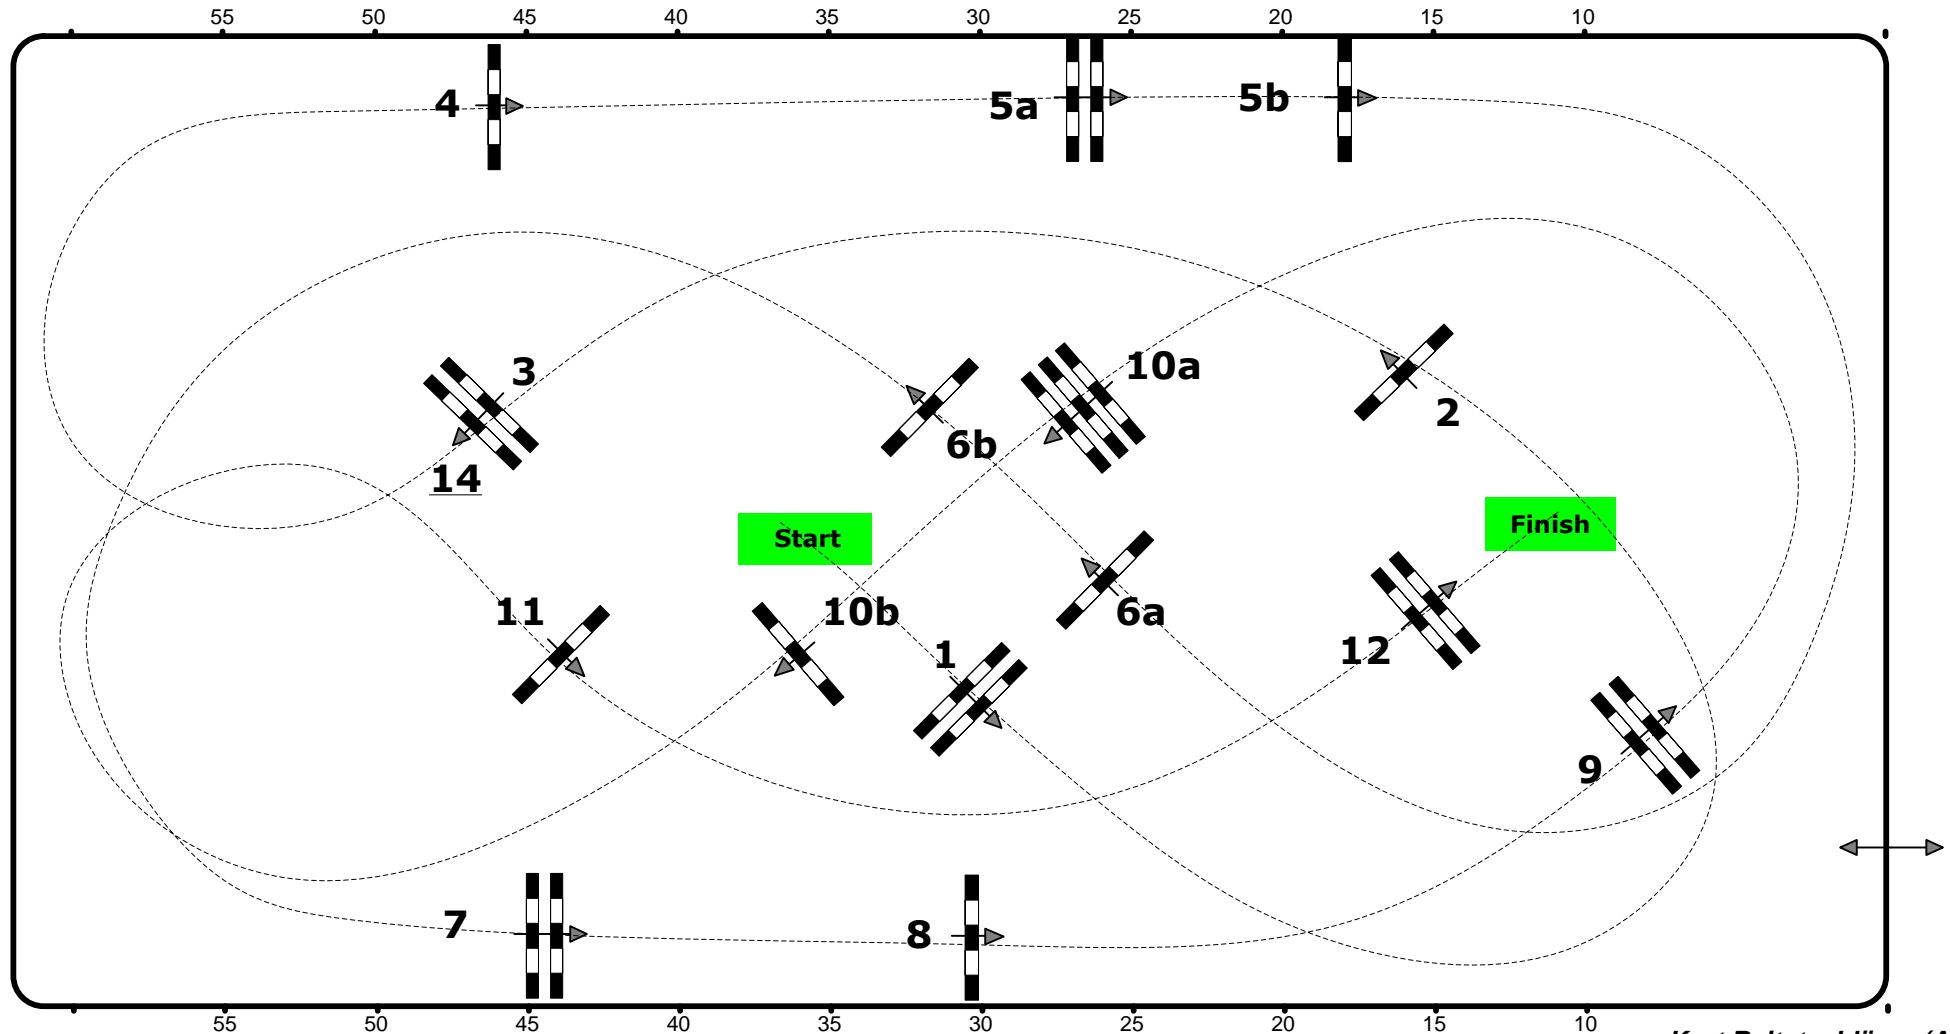

CSI2* / CSIJY/ CSICH / CSN-A / CSNPCH-A, Salzburg (AUT)

3. – 6. Dezember 2015

35

Class No.: 35

Small Tour Final

Competition against the clock

Table: A
National RG:
FEI RG / Art. 238.2.2
Height: 1,35 m

Speed: 350 m/min
Length: 410 m
Time allowed: 71 sec
Time limit: 142 sec

Obstacles: 12
Efforts: 15
Penalty sec:
Closed combination:

1st Jump-off: 14-5b-6a-8-9-10ab-11-12
Length: 310 m
Time allowed: 54 sec
Time limit: 108 sec

Messehalle

Jury

Franz Schiermayr (AUT)

**Kurt Reitetschläger (AUT)
David Hübler (AUT)
Andreas Riedl (AUT)**