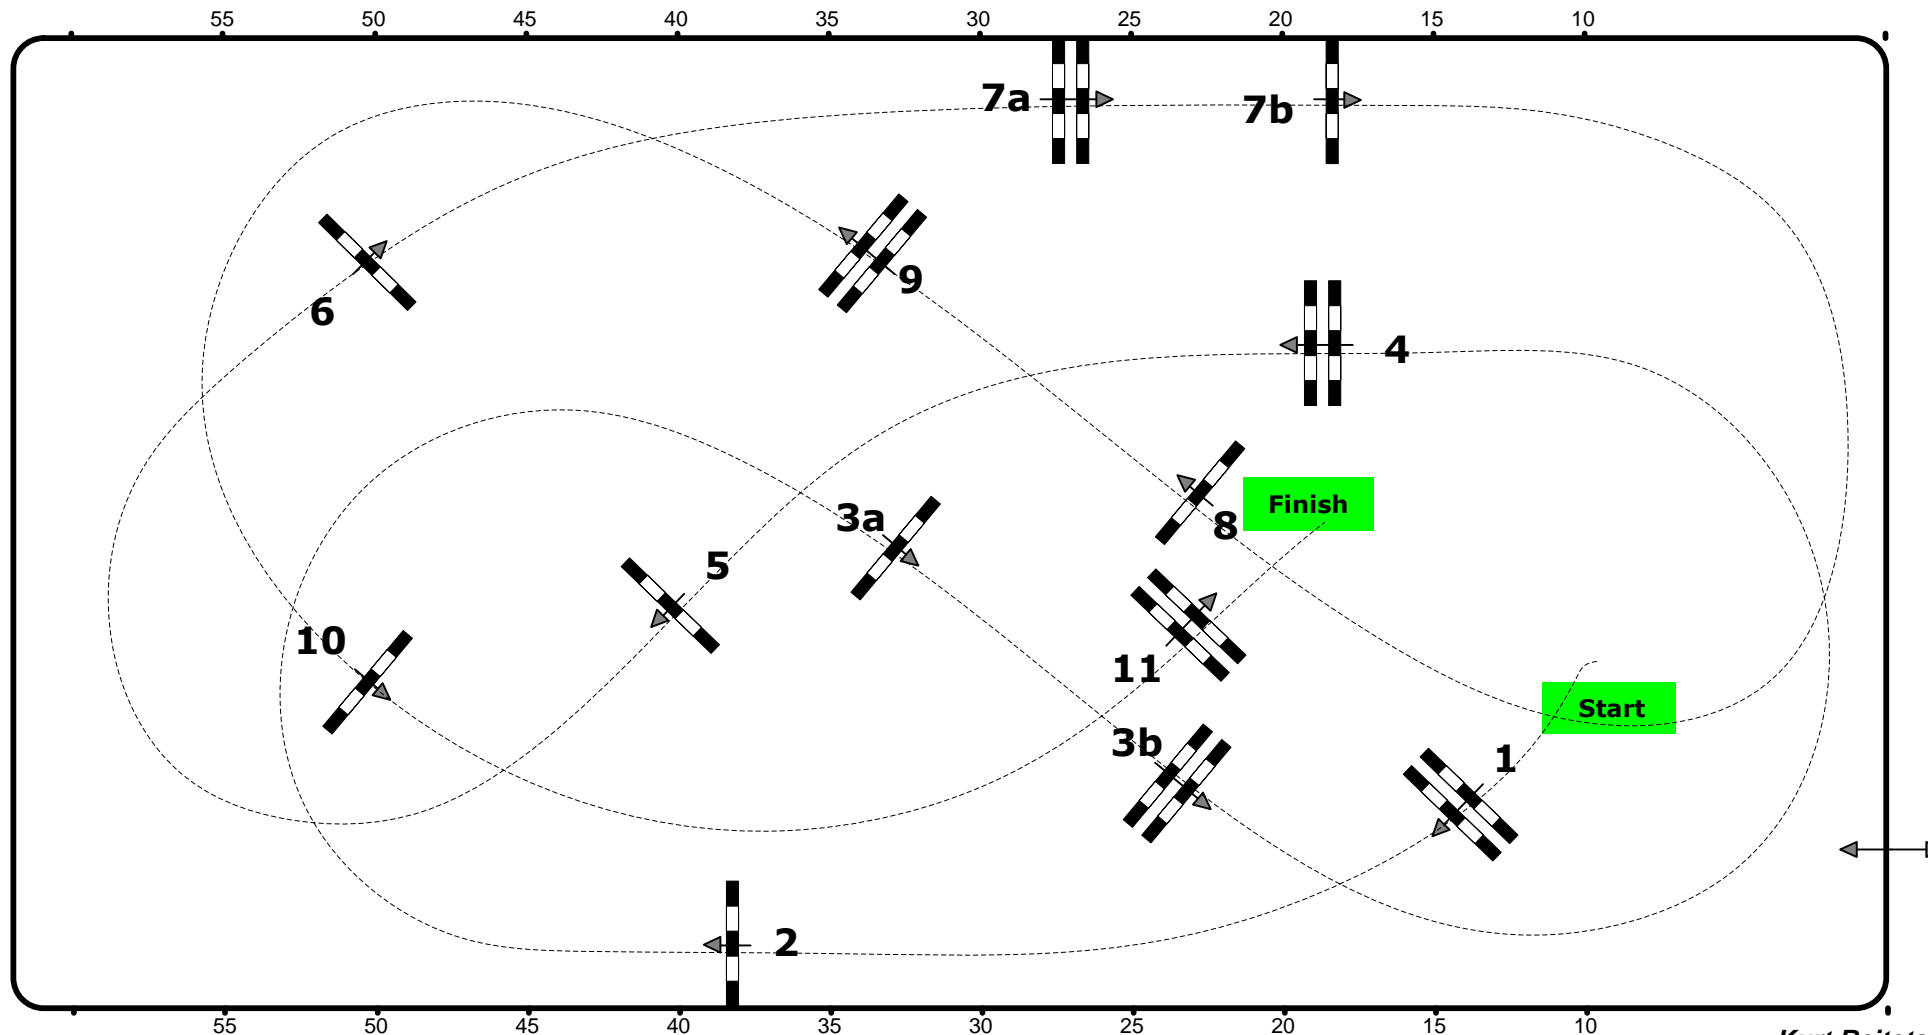

CSI2* / CSIJY/ CSICH / CSN-A / CSNPCH-A, Salzburg (AUT)

3. – 6. Dezember 2015

38

Class No.: 38

Amadeus Youth Tour

Competition against the clock

Table: A
National RG:
FEI RG / Art. 238.2.1
Height: 1,30 m

Speed: 350 m/min
Length: 380 m
Time allowed: 66 sec
Time limit: 132 sec

Obstacles: 11
Efforts: 13
Penalty sec:
Closed combination:

1st Jump-off:
Length: 0 m
Time allowed: 0 sec
Time limit: 0 sec

Messehalle

Jury

Franz Schiermayr (AUT)

Kurt Reitetschläger (AUT)
David Hübler (AUT)
Andreas Riedl (AUT)