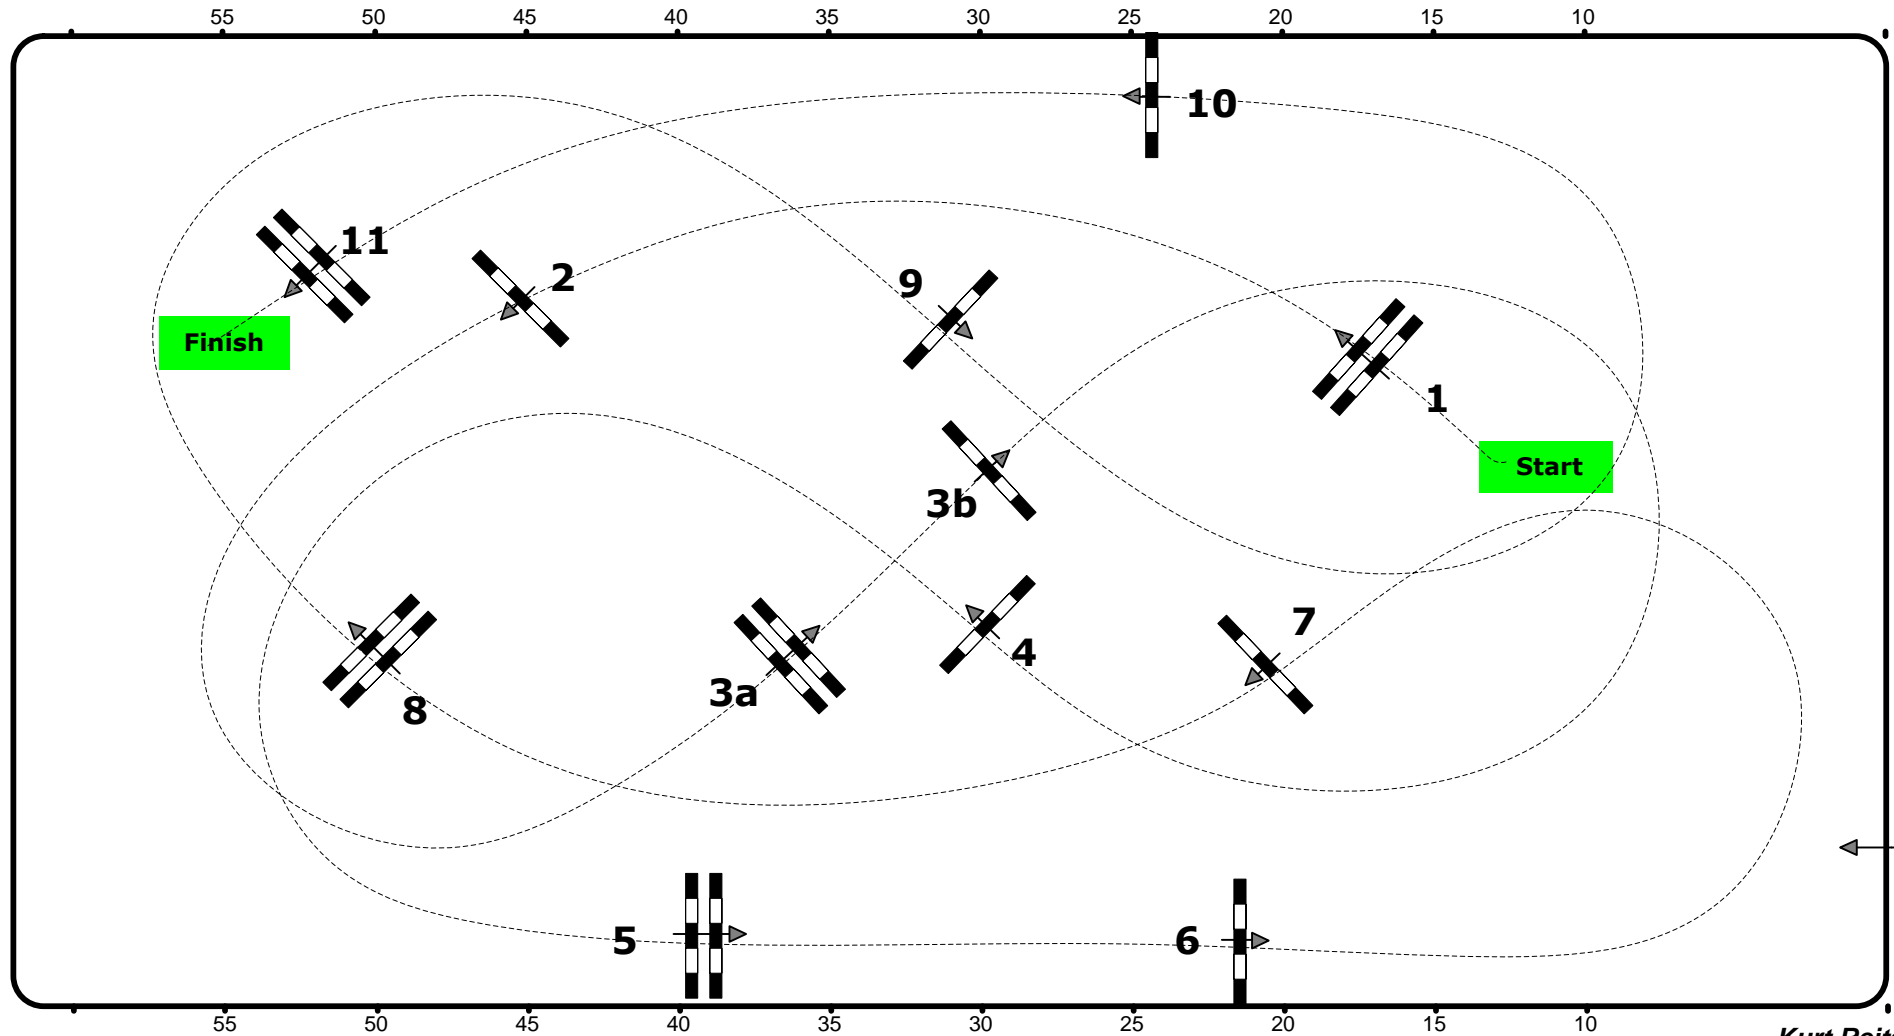

CSI2* / CSIJY/ CSICH / CSN-A / CSNPCH-A, Salzburg (AUT)

3. – 6. Dezember 2015

39

Class No.: 39

Amadeus Youth Tour Small Final

Competition against the clock

Table: A
National RG:
FEI RG / Art. 238.2.1
Height: 1,25 m

Speed: 350 m/min
Length: 400 m
Time allowed: 69 sec
Time limit: 138 sec

Obstacles: 11
Efforts: 12
Penalty sec:
Closed combination:

1st Jump-off:
Length: 0 m
Time allowed: 0 sec
Time limit: 0 sec

Messehalle

Jury

Franz Schiermayr (AUT)

Kurt Reitetschläger (AUT)
David Hübler (AUT)
Andreas Riedl (AUT)