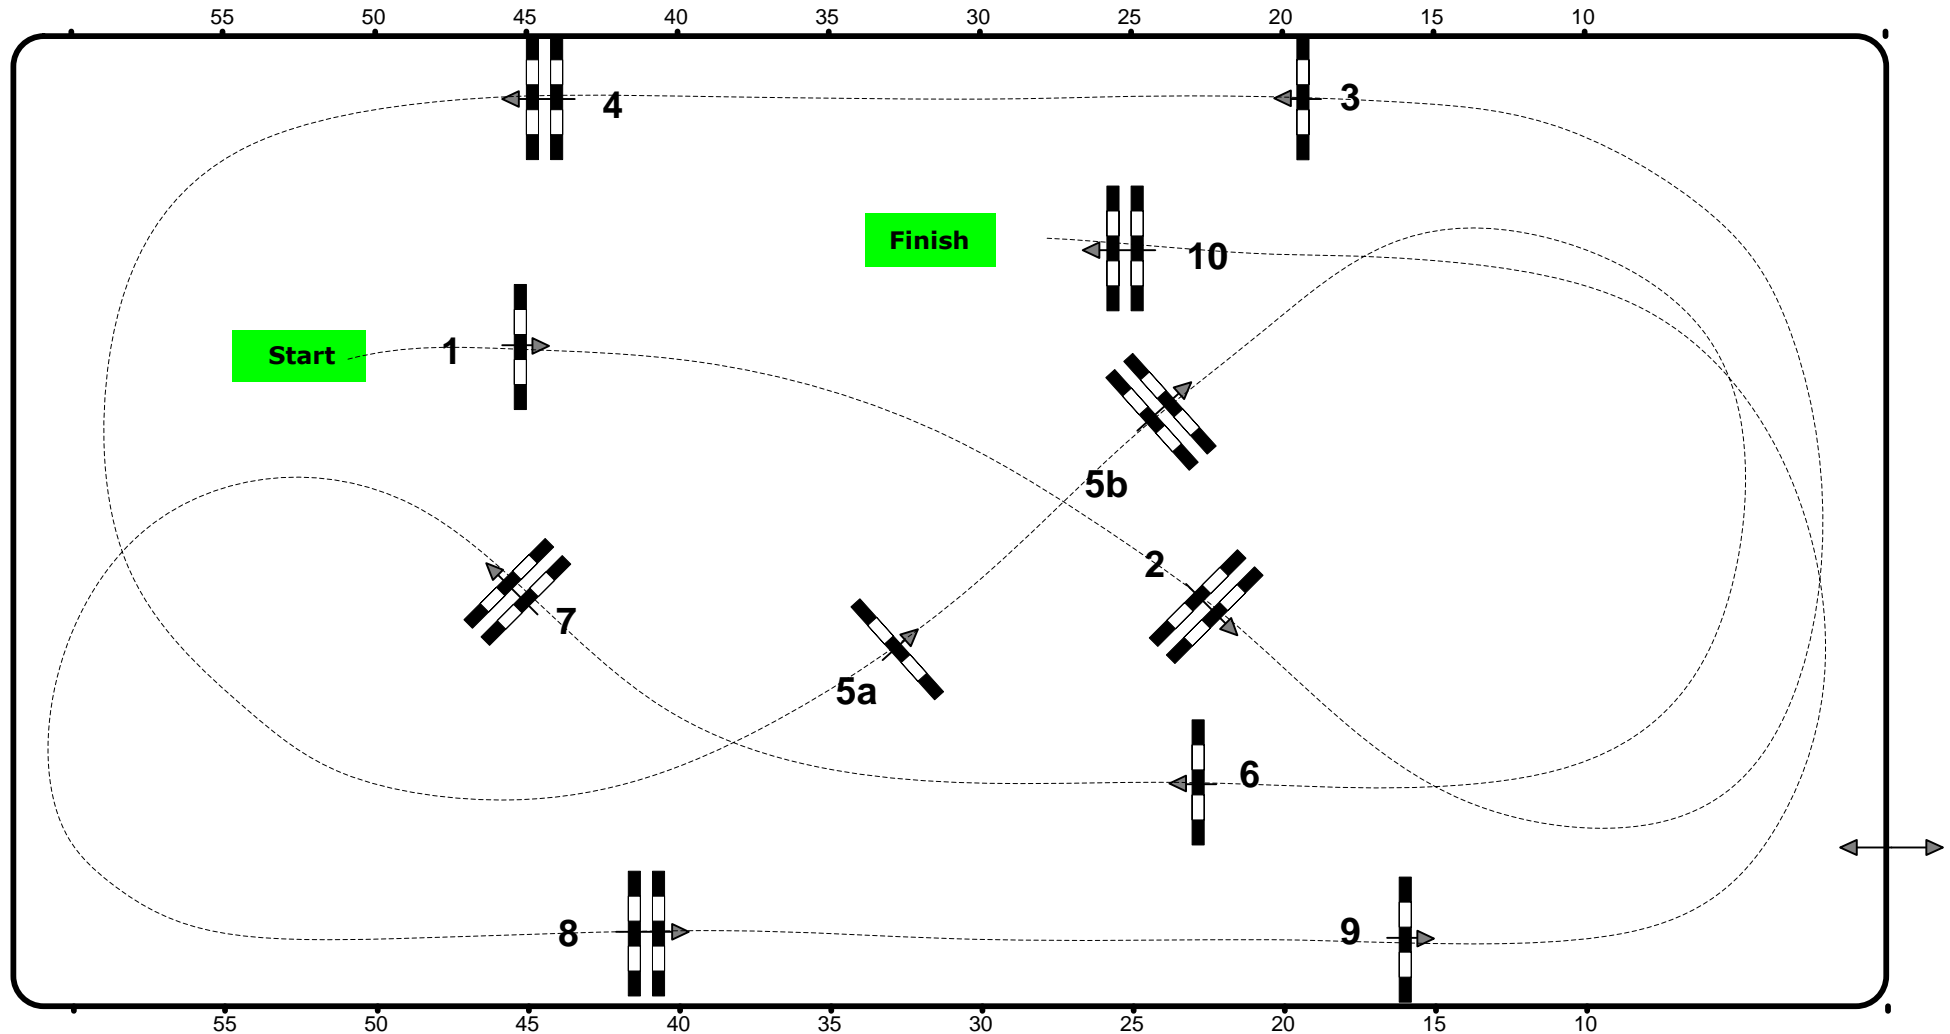

CSI2* / CSIJY/ CSICH / CSN-A / CSNPCH-A, Salzburg (AUT)

3. – 6. Dezember 2015

41

Class No.: 41

Amadeus Children Tour opening

Competition against the clock

Table: A
National RG: 238 / 2.1
FEI RG / Art.
Height: 1,15 m

Speed: 350 m/min
Length: 390 m
Time allowed: 67 sec
Time limit: 134 sec

Obstacles: 10
Efforts: 11
Penalty sec:
Closed combination:

1st Jump-off:
Length: 0 m
Time allowed: 0 sec
Time limit: 0 sec

Messehalle