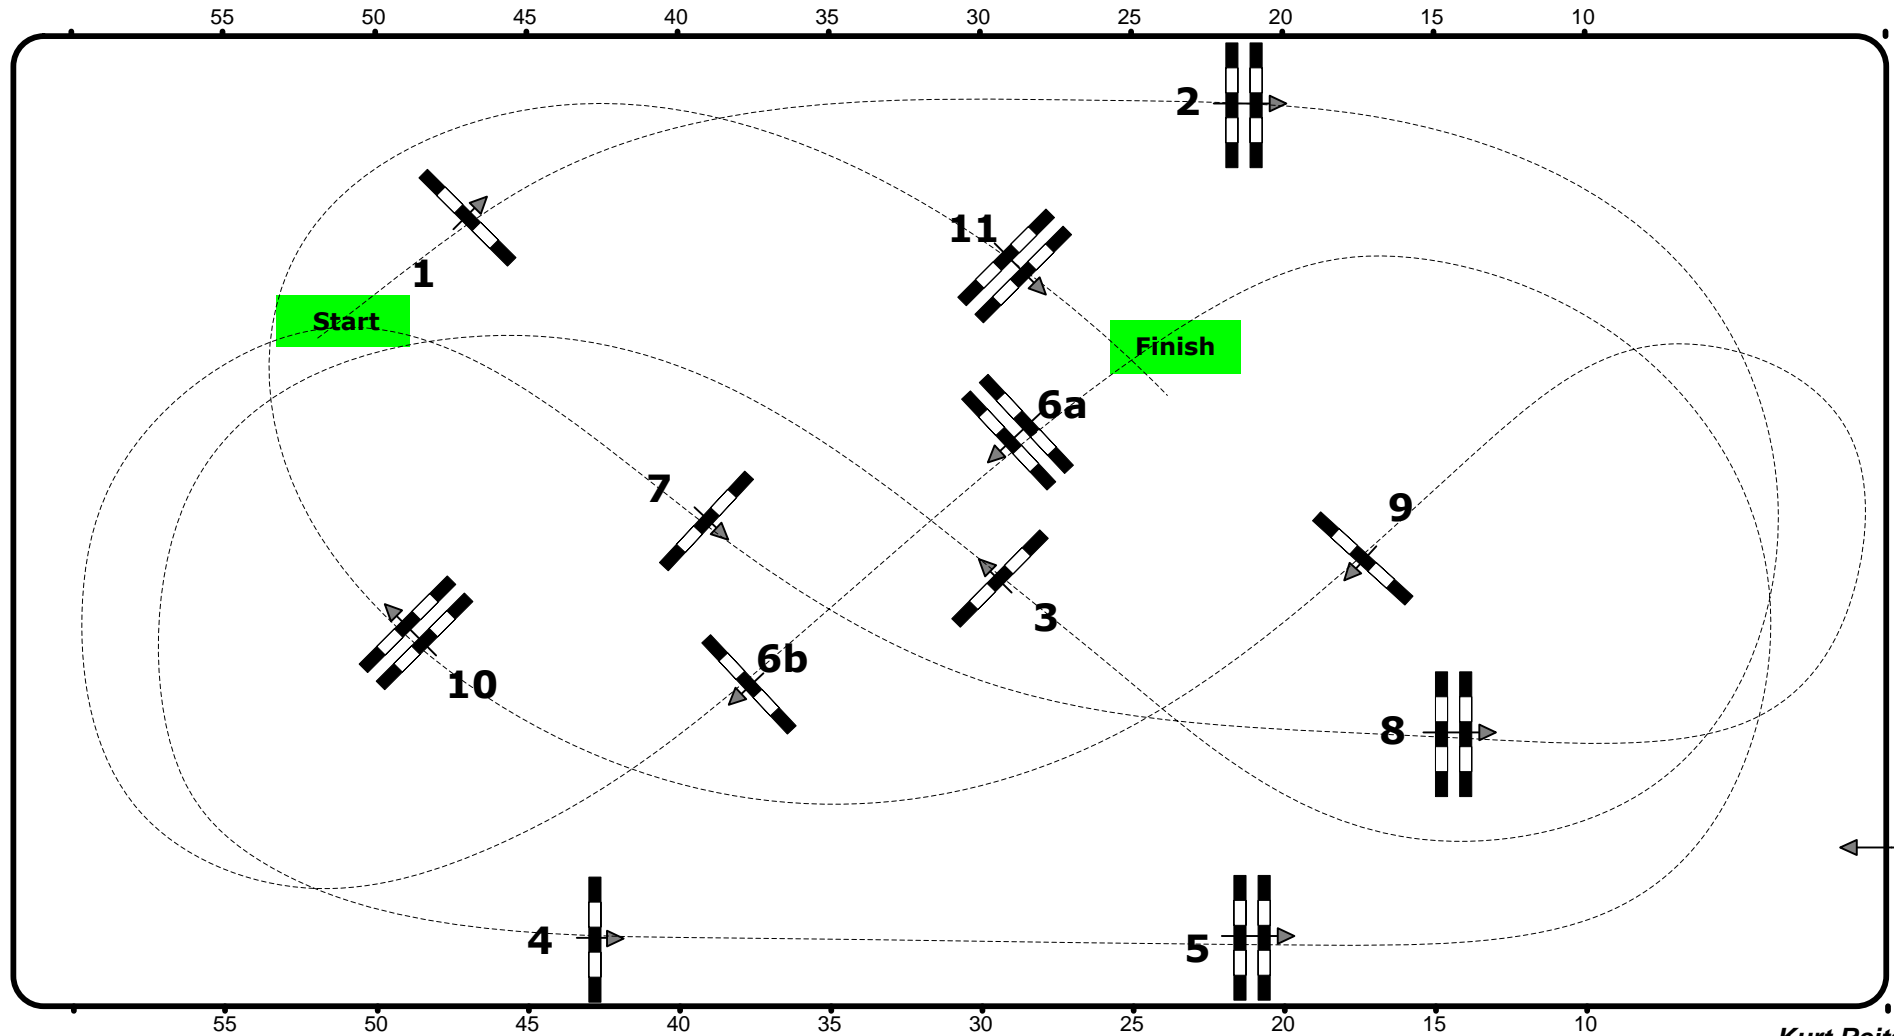

CSI2* / CSIJY/ CSICH / CSN-A / CSNPCH-A, Salzburg (AUT)

3. – 6. Dezember 2015

42

Class No.: 42

Amadeus Children Tour

Competition against the clock

Table: A
National RG:
FEI RG / Art. 238.2.1
Height: 1,20 m

Speed: 350 m/min
Length: 410 m
Time allowed: 71 sec
Time limit: 142 sec

Obstacles: 11
Efforts: 12
Penalty sec:
Closed combination:

1st Jump-off:
Length: 0 m
Time allowed: 0 sec
Time limit: 0 sec

Messehalle

Jury

Franz Schiermayr (AUT)

Kurt Reitetschläger (AUT)
David Hübler (AUT)
Andreas Riedl (AUT)