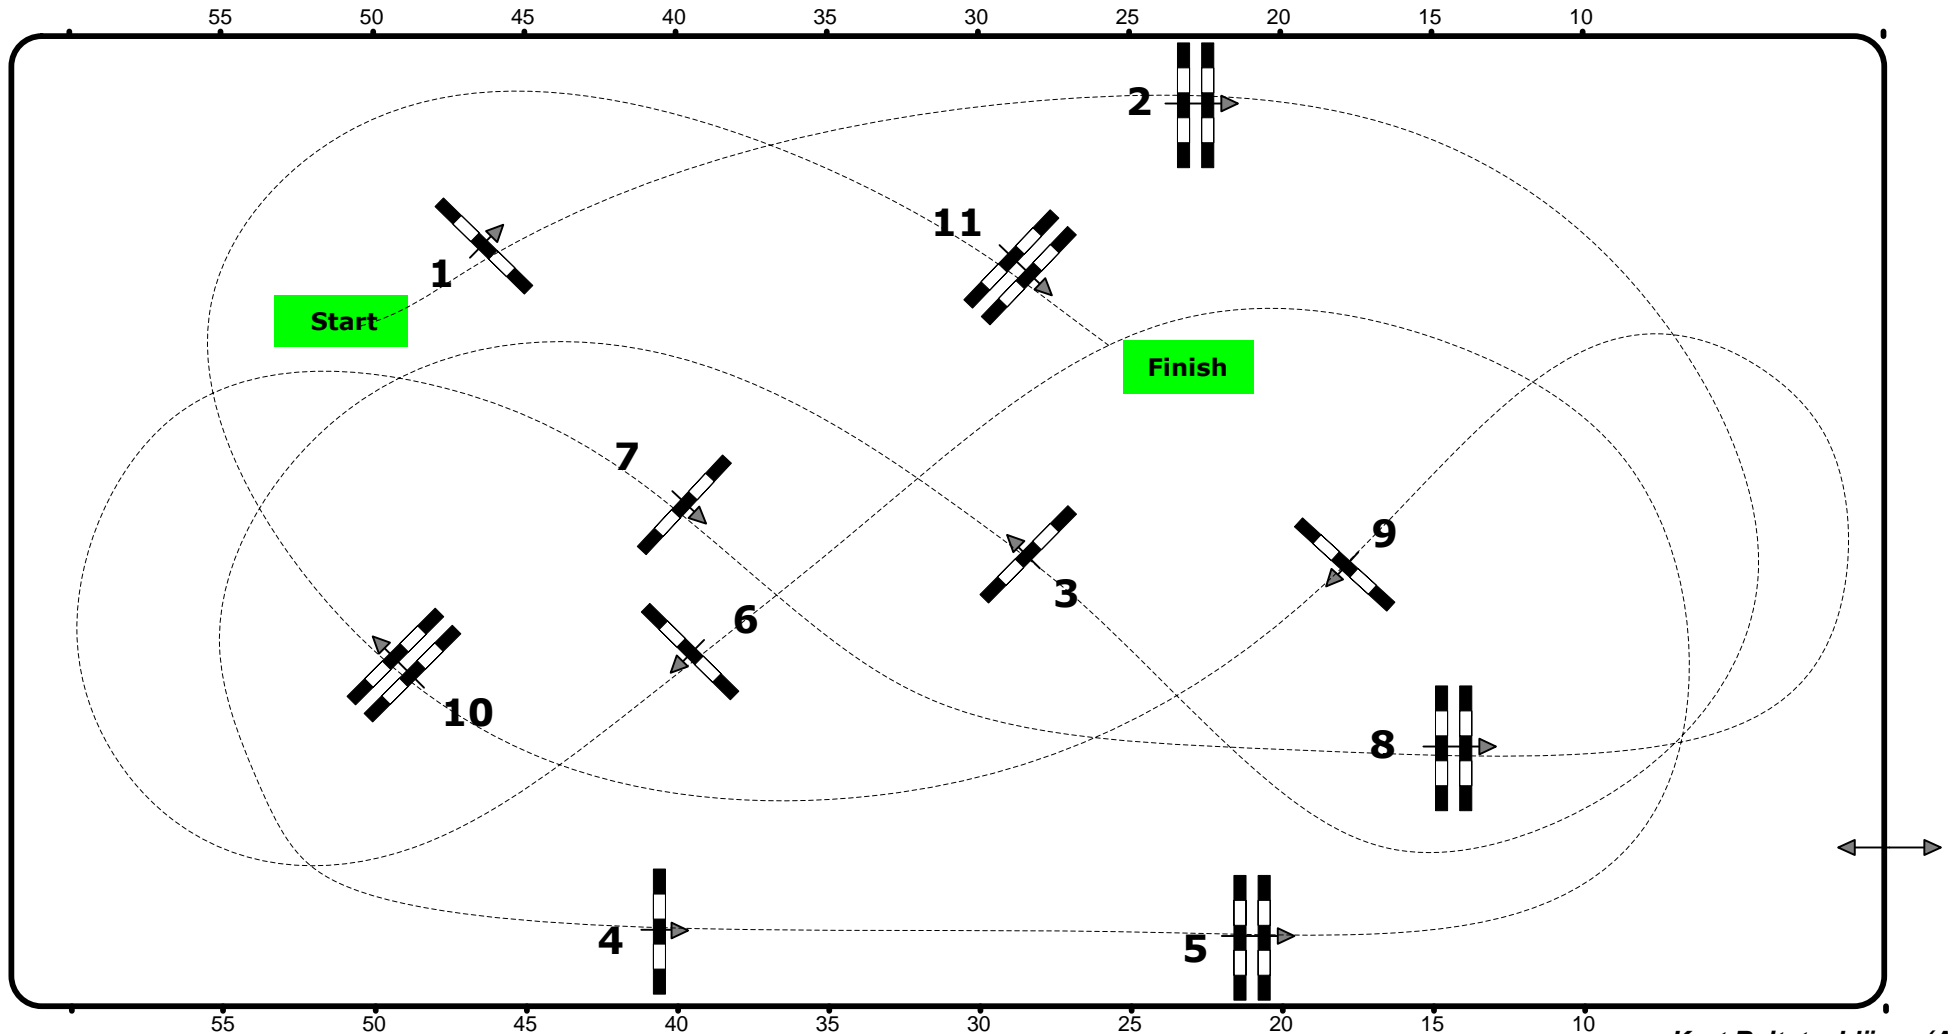

CSI2* / CSIJY/ CSICH / CSN-A / CSNPCH-A, Salzburg (AUT)

3. – 6. Dezember 2015

45

Class No.: 45

Amadeus Mini Children Tour

Standardspringprüfung

Table: A
National RG:
FEI RG / Art. A2
Height: 0,95 m

Speed: 350 m/min
Length: 410 m
Time allowed: 71 sec
Time limit: 142 sec

Obstacles: 11
Efforts: 11
Penalty sec:
Closed combination:

1st Jump-off:
Length: 0 m
Time allowed: 0 sec
Time limit: 0 sec

Messehalle

Jury

Franz Schiermayr (AUT)

*Kurt Reitetschläger (AUT)
David Hübler (Aut)
Andreas Riedl (Aut)*