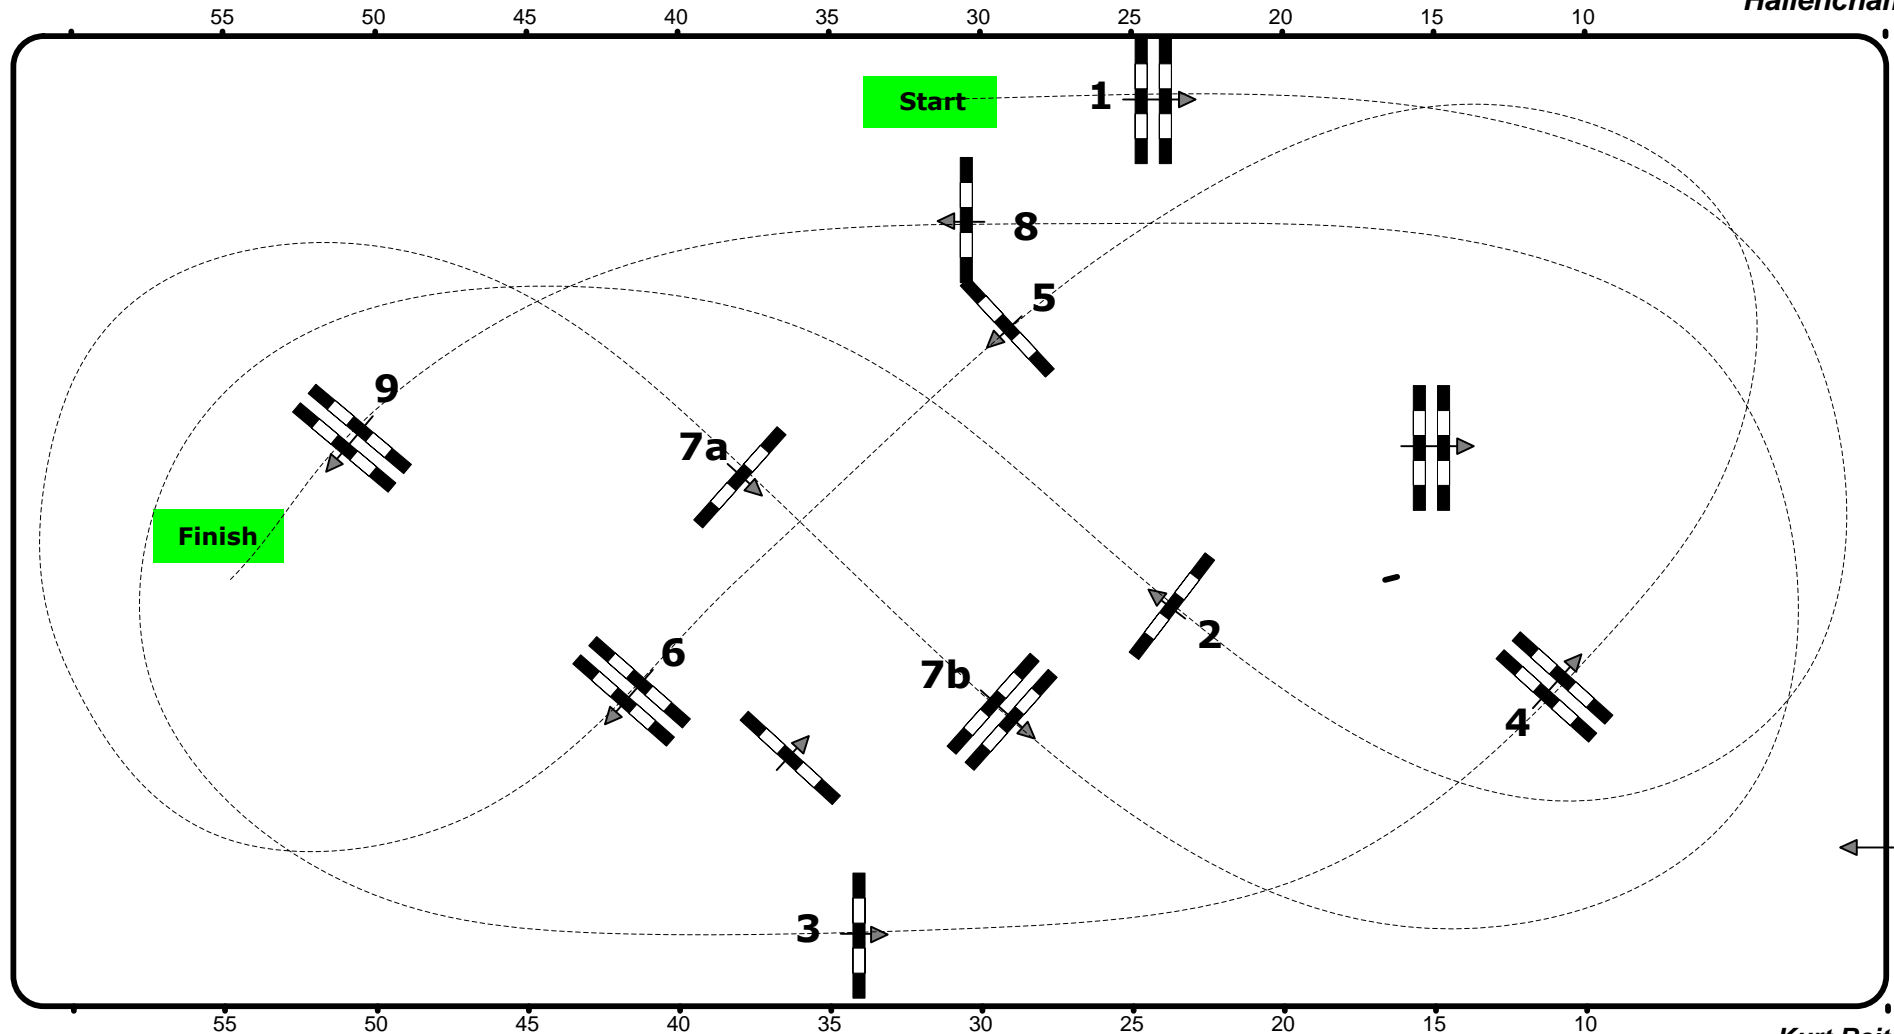

CSI2* / CSIJY/ CSICH / CSN-A / CSNPCH-A, Salzburg (AUT)

3. – 6. Dezember 2015

50

Class No.: 50

Klasse: A

Standardspringprüfung

Table: A
National RG:
FEI RG / Art. A2
Height: 1,10 m

Speed: 350 m/min
Length: 390 m
Time allowed: 67 sec
Time limit: 134 sec

Obstacles: 9
Efforts: 10
Penalty sec:
Closed combination:

1st Jump-off:
Length: 0 m
Time allowed: 0 sec
Time limit: 0 sec

Messehalle

**Kleines Viktoriabau
Hallenchampionat**

Jury

Franz Schiermayr (AUT)

**Kurt Reitetschläger (AUT)
David Hübler (AUT)
Andreas Riedl (AUT)**