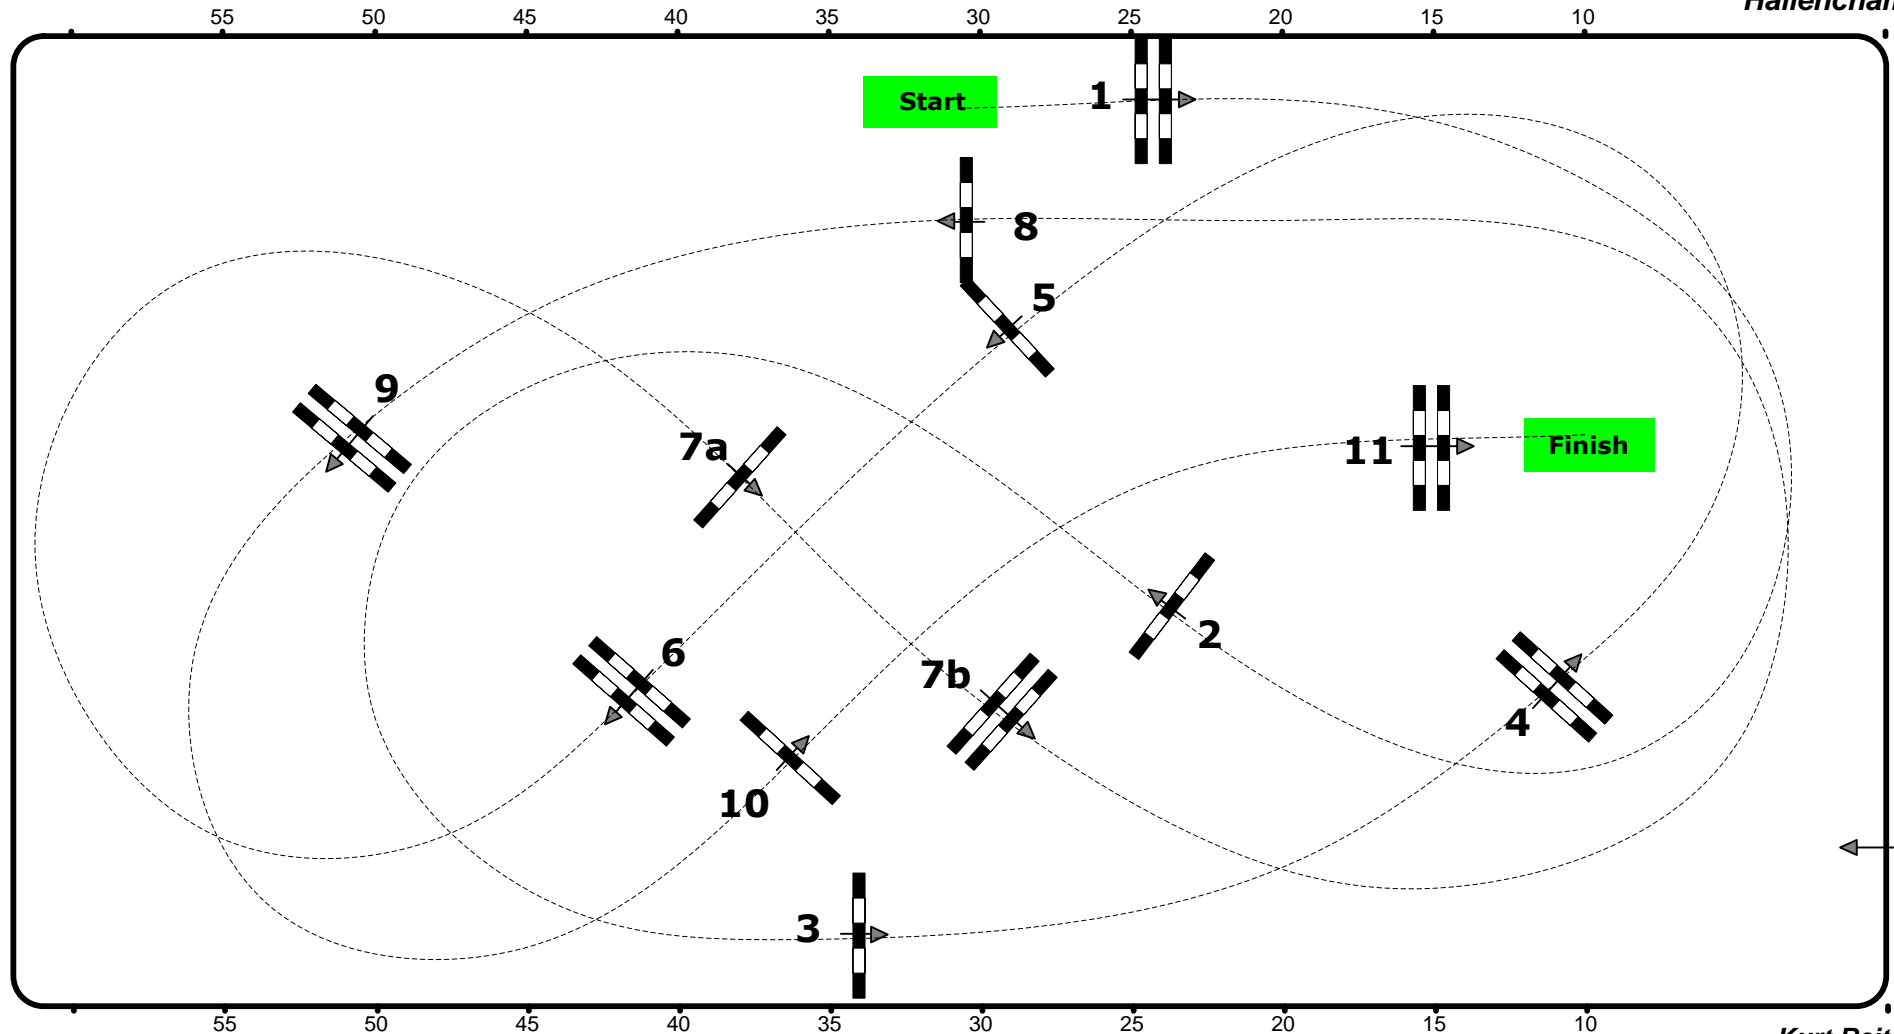

# CSI2\* / CSIJY/ CSICH / CSN-A / CSNPCH-A, Salzburg (AUT)

3. – 6. Dezember 2015

51

Class No.: 51

Klasse: LM

Standardspringprüfung

Table: A  
National RG:  
FEI RG / Art. A2  
Height: 1,25 m

Speed: 350 m/min  
Length: 430 m  
Time allowed: 74 sec  
Time limit: 148 sec

Obstacles: 11  
Efforts: 12  
Penalty sec:  
Closed combination:

1st Jump-off:  
Length: 0 m  
Time allowed: 0 sec  
Time limit: 0 sec

Messehalle

Grosses Viktoriabau  
Hallenchampionat

55 50 45 40 35 30 25 20 15 10