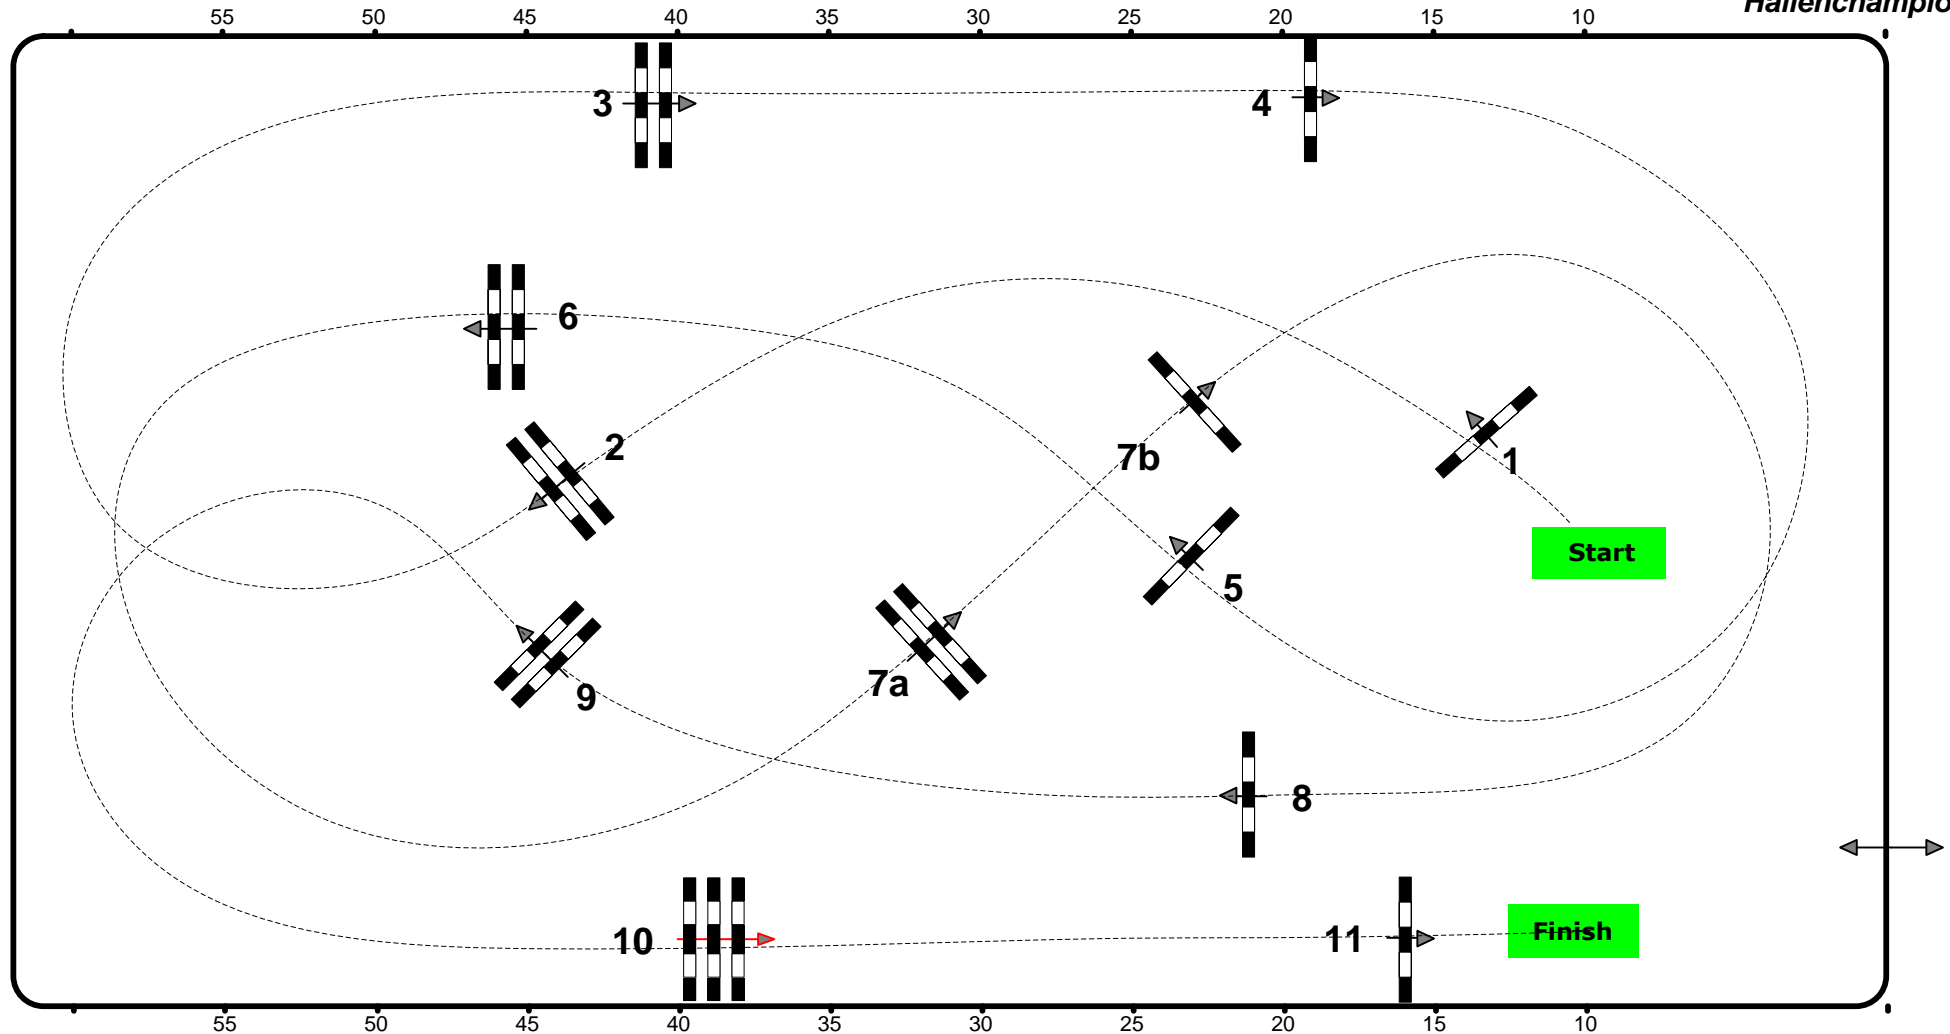

CSI2* / CSIJY/ CSICH / CSN-A / CSNPCH-A, Salzburg (AUT)

3. – 6. Dezember 2015

52

Class No.: 52

Klasse: L

Standardspringprüfung

Table: A
National RG: A2
FEI RG / Art.
Height: 1,15 m

Speed: 350 m/min
Length: 410 m
Time allowed: 71 sec
Time limit: 142 sec

Obstacles: 11
Efforts: 12
Penalty sec:
Closed combination:

1st Jump-off:
Length: 0 m
Time allowed: 0 sec
Time limit: 0 sec

Messehalle

**Kleines Viktoriabau
Hallenchampionat**

Jury

Franz Schiermayr (AUT)

**Kurt Reitetschläger (AUT)
David Hübler (Aut)
Andreas Riedl (Aut)**