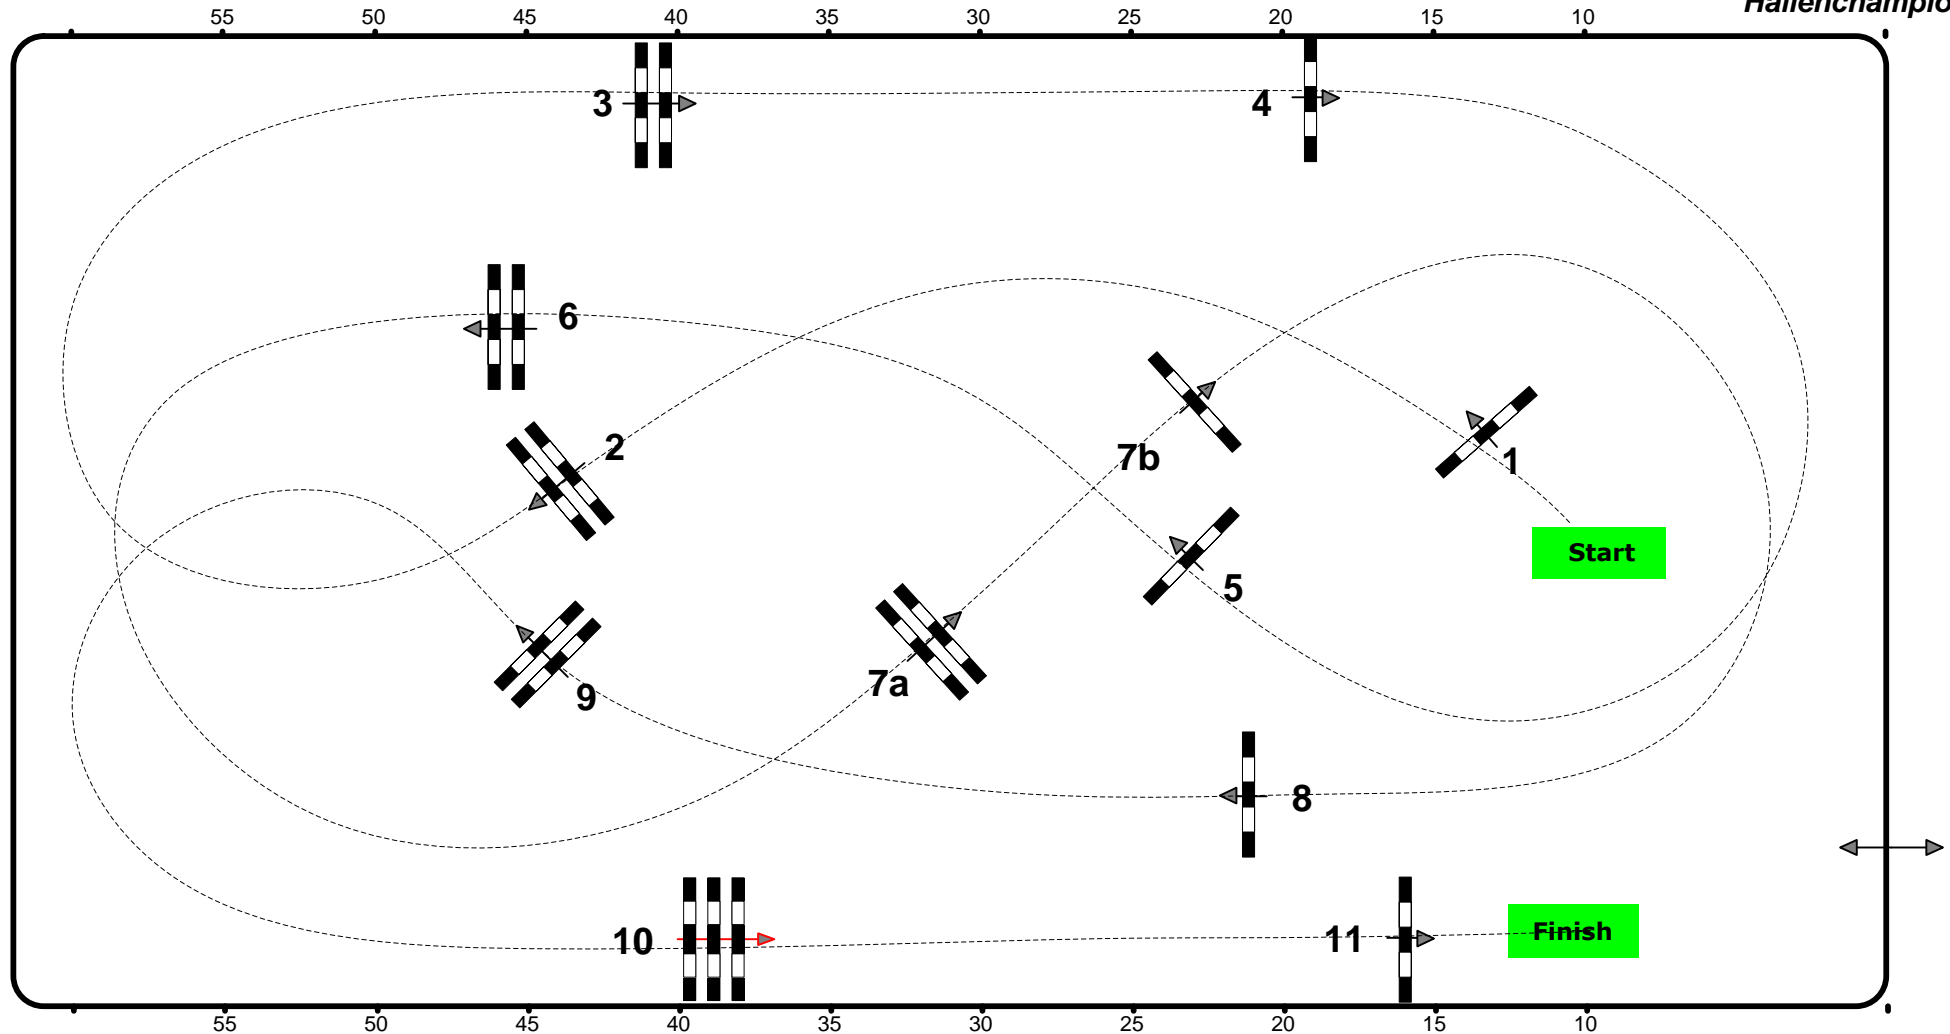

CSI2* / CSIJY/ CSICH / CSN-A / CSNPCH-A, Salzburg (AUT)

3. – 6. Dezember 2015

53

Class No.: 53

Klasse: LM

Standardspringprüfung

Table: A
National RG: A2
FEI RG / Art.
Height: 1,30 m

Speed: 350 m/min
Length: 410 m
Time allowed: 71 sec
Time limit: 142 sec

Obstacles: 11
Efforts: 12
Penalty sec:
Closed combination:

1st Jump-off:
Length: 0 m
Time allowed: 0 sec
Time limit: 0 sec

Messehalle

**Grosses Viktoriabau
Hallenchampionat**

Jury

Franz Schiermayr (AUT)

**Kurt Reitetschläger (AUT)
David Hübler (Aut)
Andreas Riedl (Aut)**