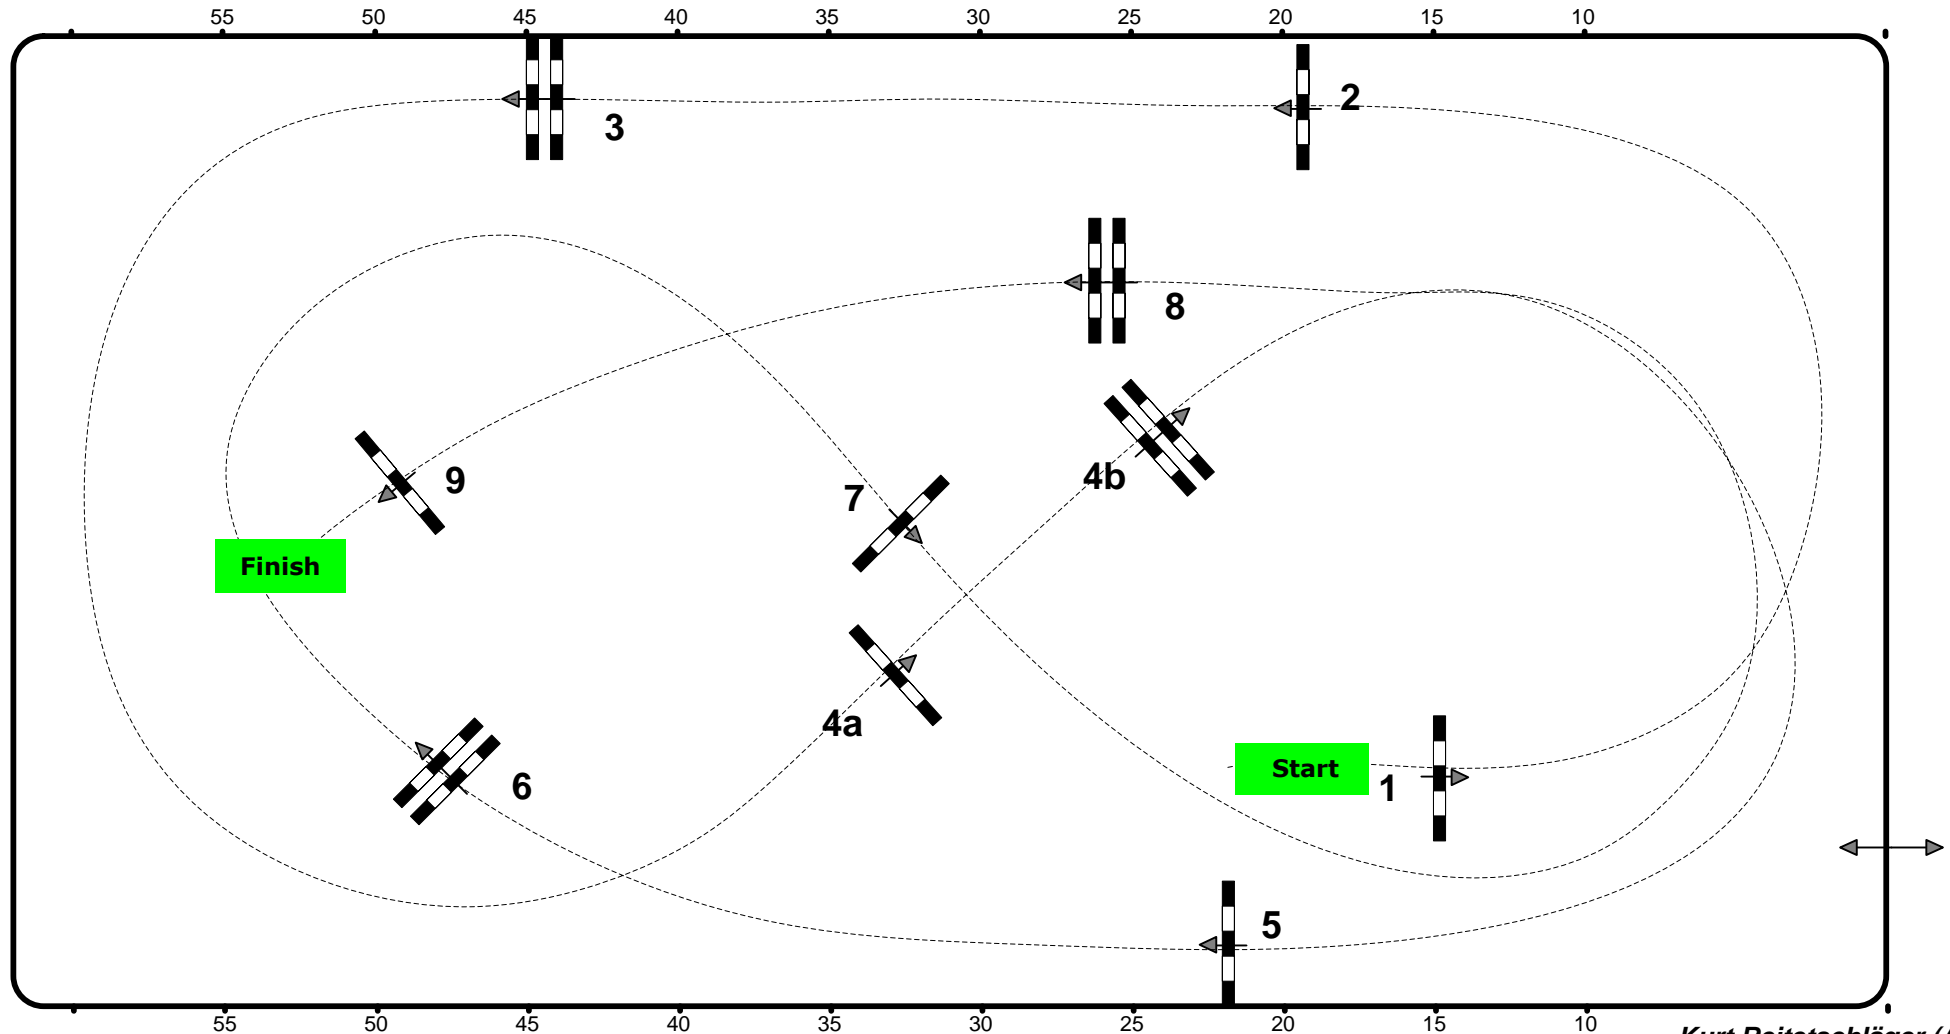

CSI2* / CSIJY/ CSICH / CSN-A / CSNPCH-A, Salzburg (AUT)

3. – 6. Dezember 2015

59

Class No.: 59

Super Pony Tour opening

Pony Stilspringprüfung

Table: A
National RG:
FEI RG / Art. 204/4, 902
Height: 0,50 m

Speed: 350 m/min
Length: 390 m
Time allowed: 67 sec
Time limit: 134 sec

Obstacles: 9
Efforts: 10
Penalty sec:
Closed combination:

1st Jump-off:
Length: 0 m
Time allowed: 0 sec
Time limit: 0 sec

Messehalle

Jury

Franz Schiermayr (AUT)

Kurt Reitetschläger (AUT)
David Hübler (AUT)
Andreas Riedl (AUT)