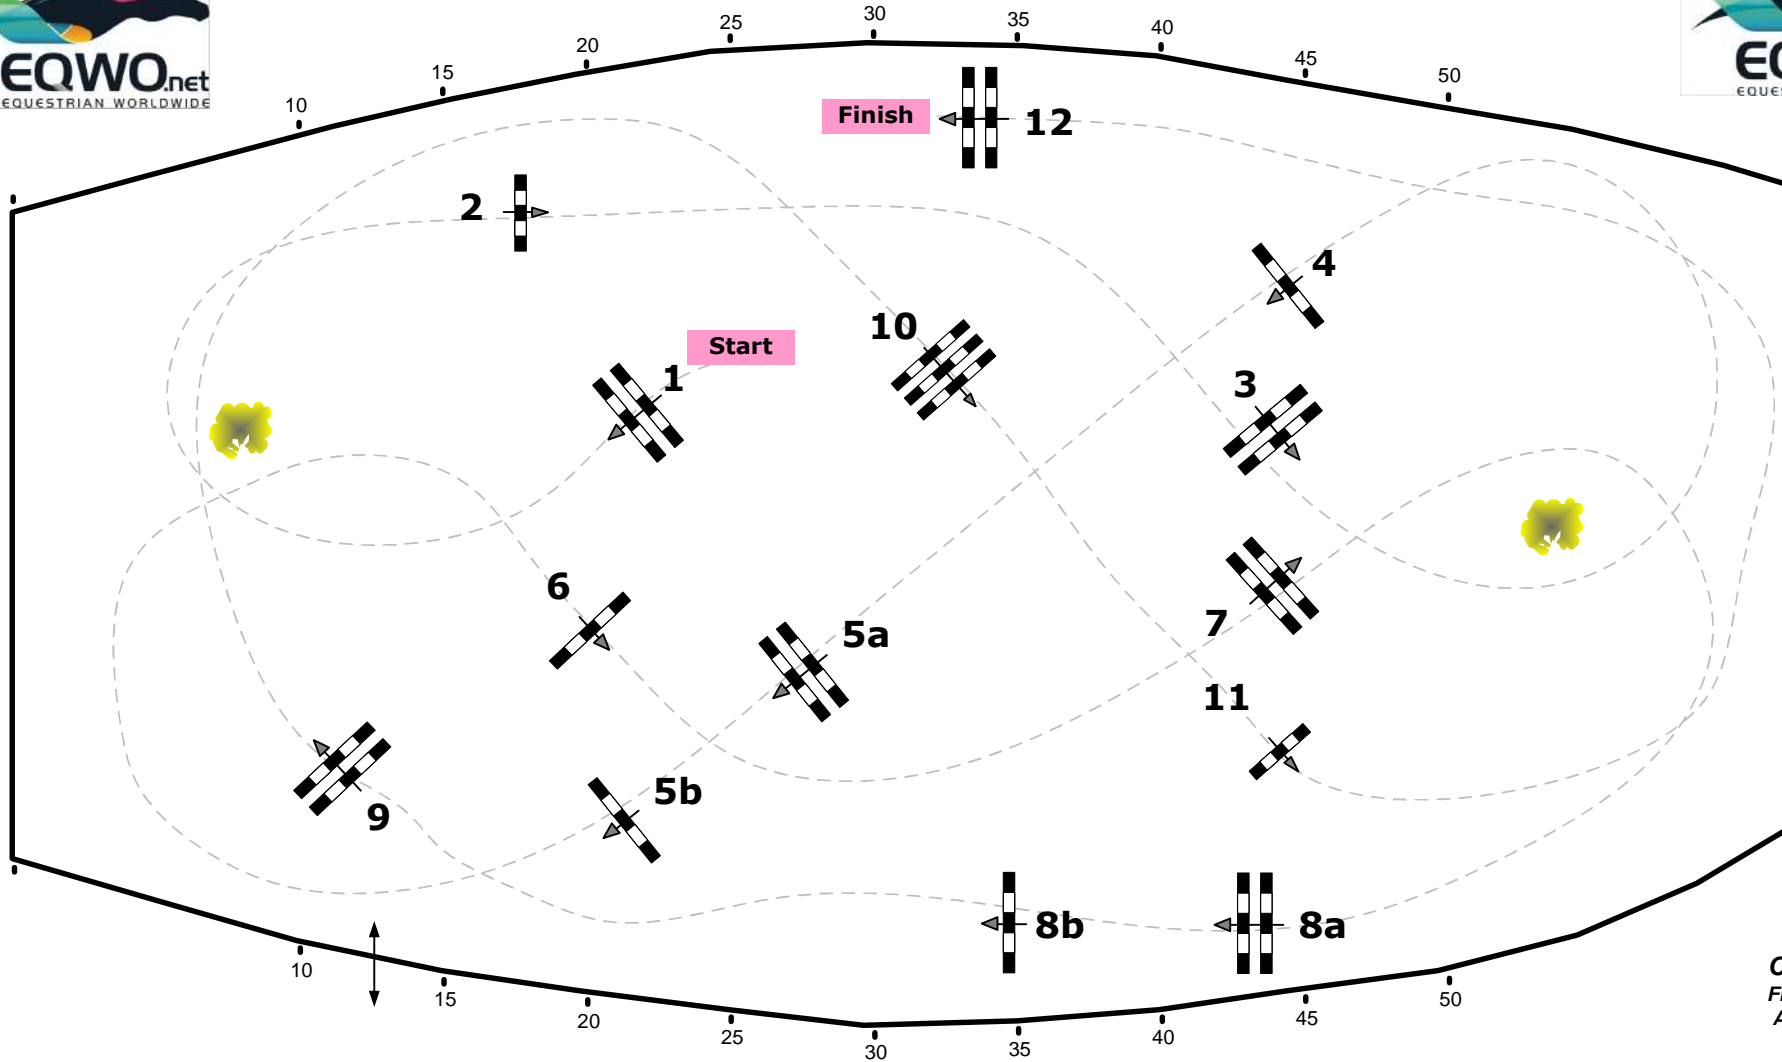

Madl

CSI****Salzburg- Mevisto Amadeus Horse Indoors

03-06.Dezember 2015

Class No.: 24

Amadeus Challenge

Competition against the clock

Table: A
National RG:
FEI RG / Art. 238.2.1
Height: 1,45 m

Speed: 350 m/min
Length: 410 m
Time allowed: 71 sec
Time limit: 142 sec

Obstacles: 12
Efforts: 14
Penalty sec:
Closed combination:

1st Jump-off:
Length: 0 m
Time allowed: 0 sec
Time limit: 0 sec

Course Designer
Franz Madl (AUT)
Adi Appe (AUT)
& Team