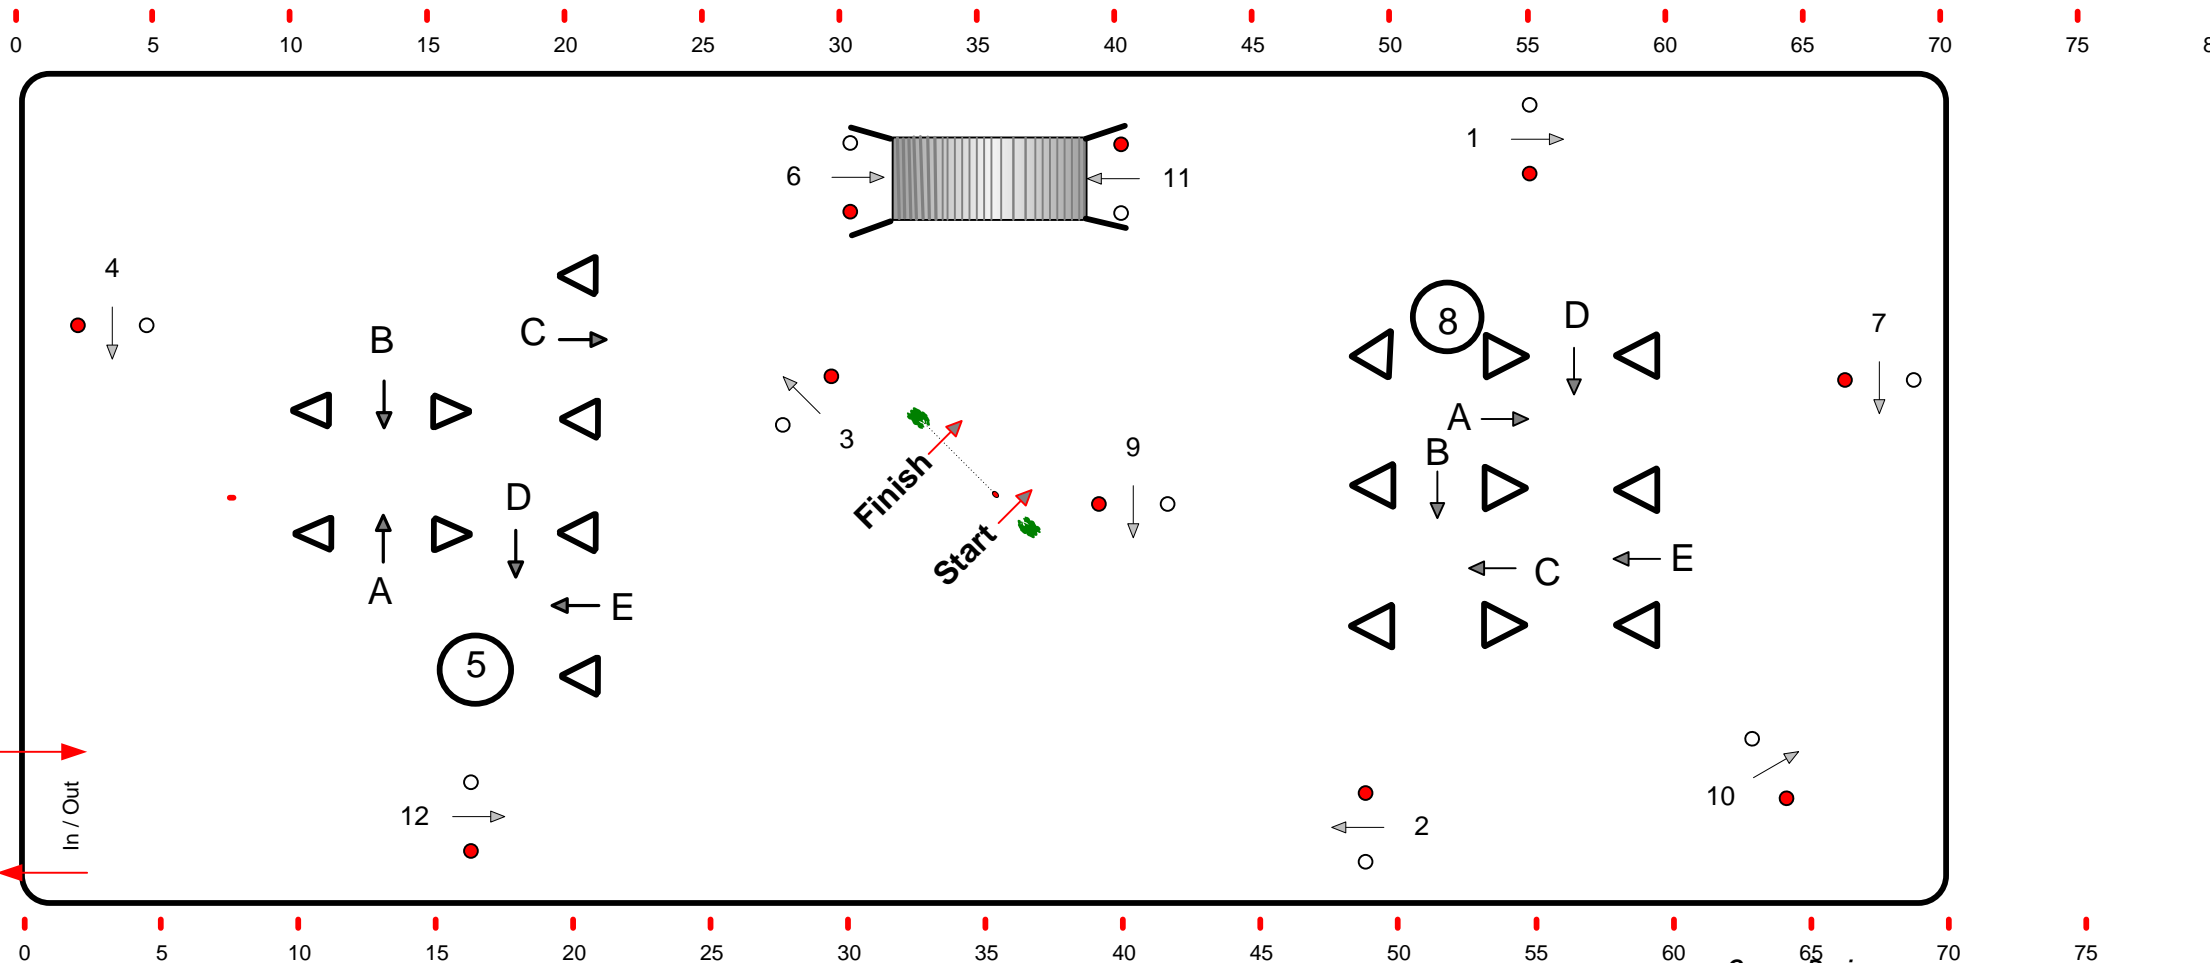

Length: 610 mtr.

Obstacles: 12

Second Round:
1,2,3,4,5A,B,C,D,6,7,
8A,B,C,D,E,10,11,12

FEI RG / Art. 970ff

Face: 190 cm

Penalty sec: 5 sek.

Time limit: 320 sek.

Course Designer
Dr.W.Asendorf GER