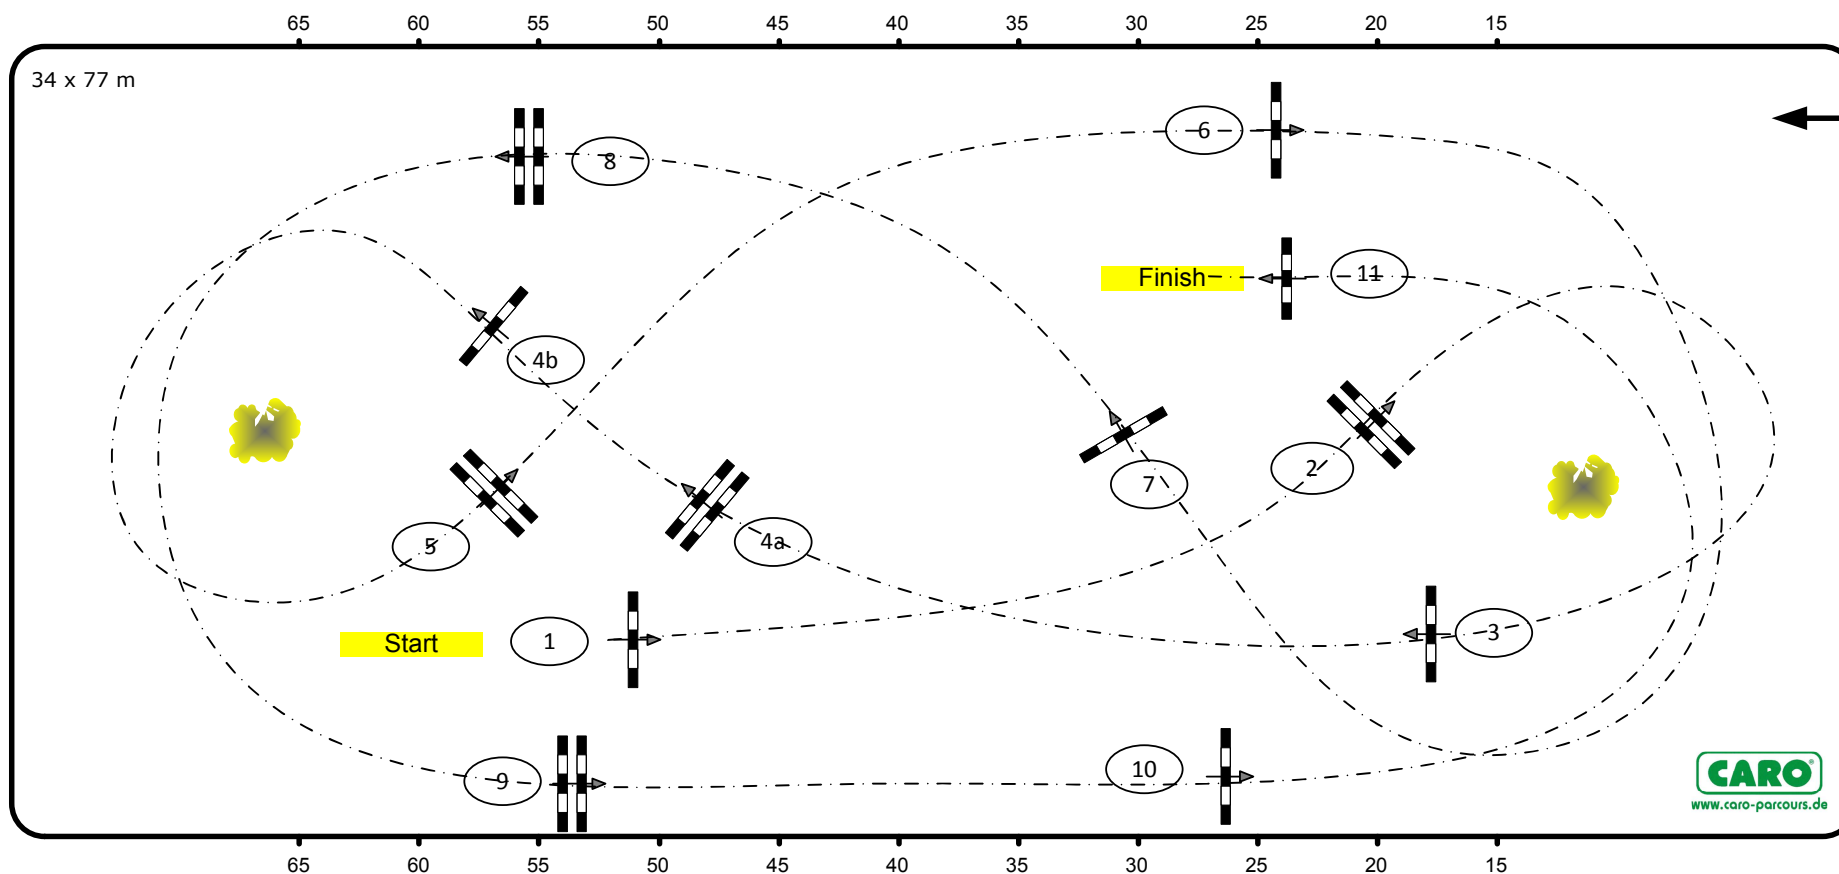

Class No.: 28

Partner Pferd Cup

Springprüfung Kl. M FZ**

Table: A
National RG: 501 A 1
FEI RG / Art.
Height: 1,35 m

Speed: 350 m/min
Length: 400 m
Time allowed: 69 sec
Time limit: 138 sec

Obstacles: 11
Efforts: 12
Penalty sec:
Closed combination: