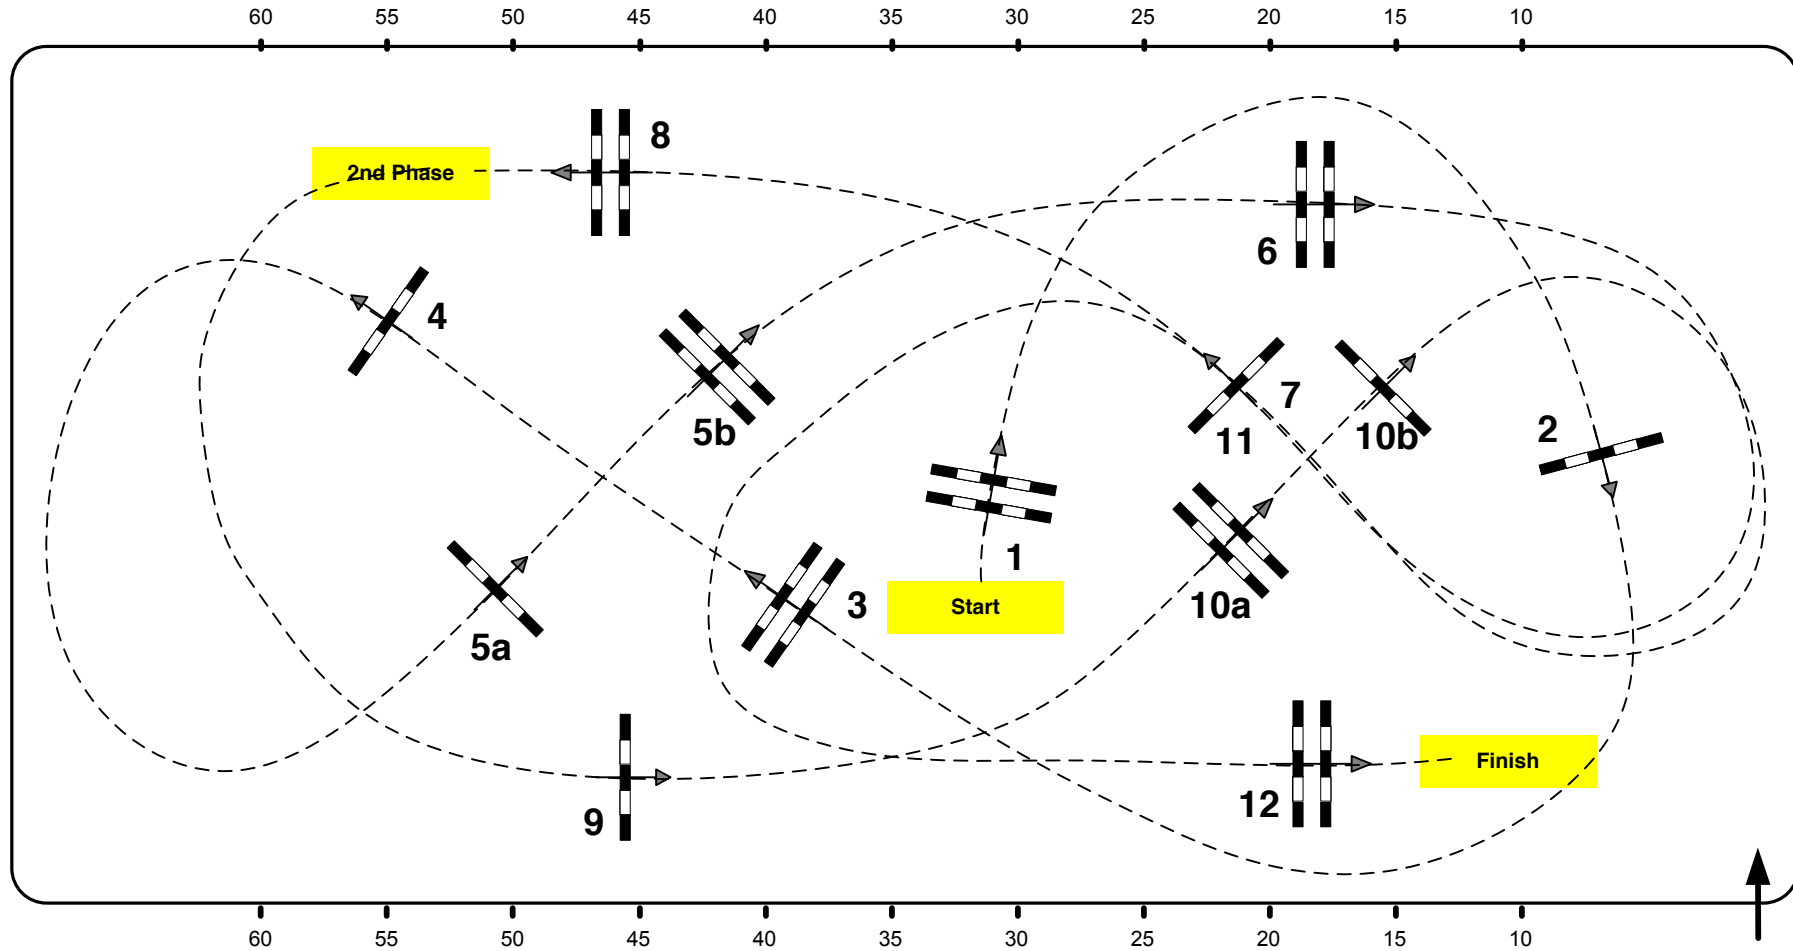

Table: A  
National RG:  
FEI RG / Art. 274.5.3  
Height: 1,25 m

Speed: 350 m/min  
Length: 290 m  
Time allowed: 50 sec  
Time limit: 100 sec

Obstacles: 8  
Efforts: 9  
Penalty sec:  
Closed combination:

2nd Phase: **9,10ab,11& 12**  
Length: 190 m  
Time allowed: 33 sec  
Time limit: 66 sec

Class No.: 1

TROFEO MADRID HORSE WEEK

Competition in two Phases

jueves, 26 de noviembre de 2015