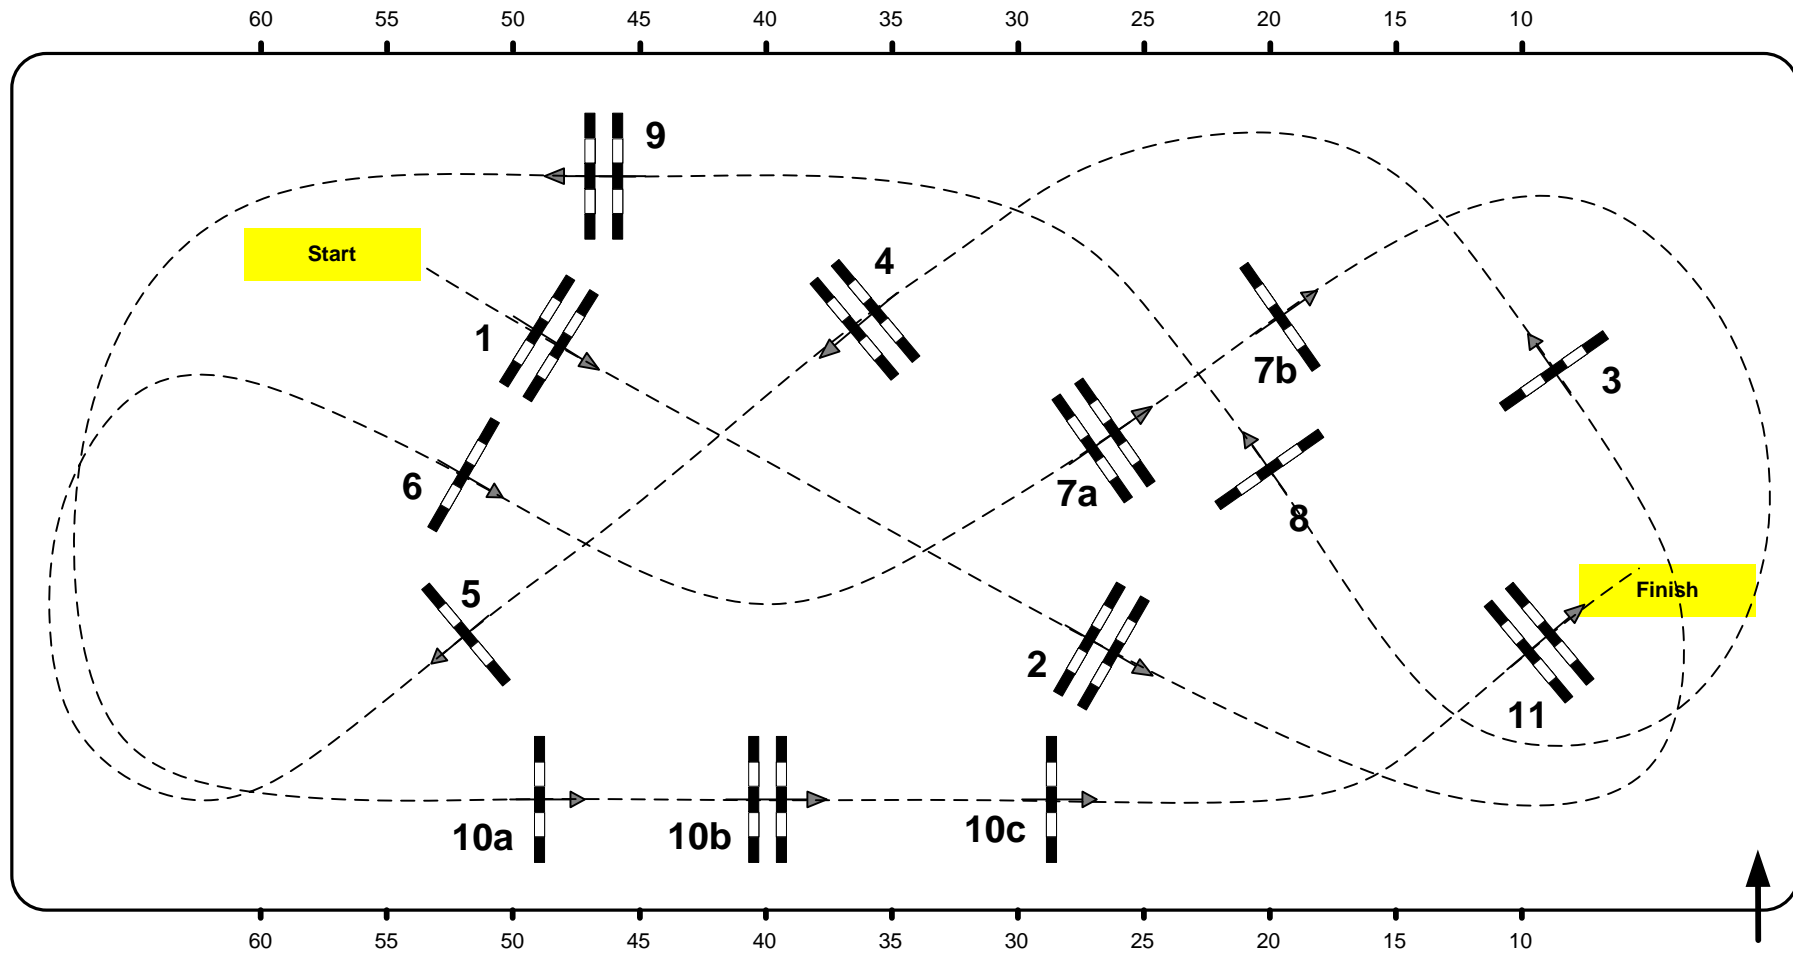

Table: A  
National RG:  
FEI RG / Art. 238.2.1  
Height: 1,45 m

Speed: 350 m/min  
Length: 380 m  
Time allowed: 66 sec  
Time limit: 132 sec

Obstacles: 11  
Efforts: 14  
Penalty sec:  
Closed combination:

Class No.: 12

TROFEO MADRID HORSE WEEK

Competition against the clock

domingo, 29 de noviembre de 2015