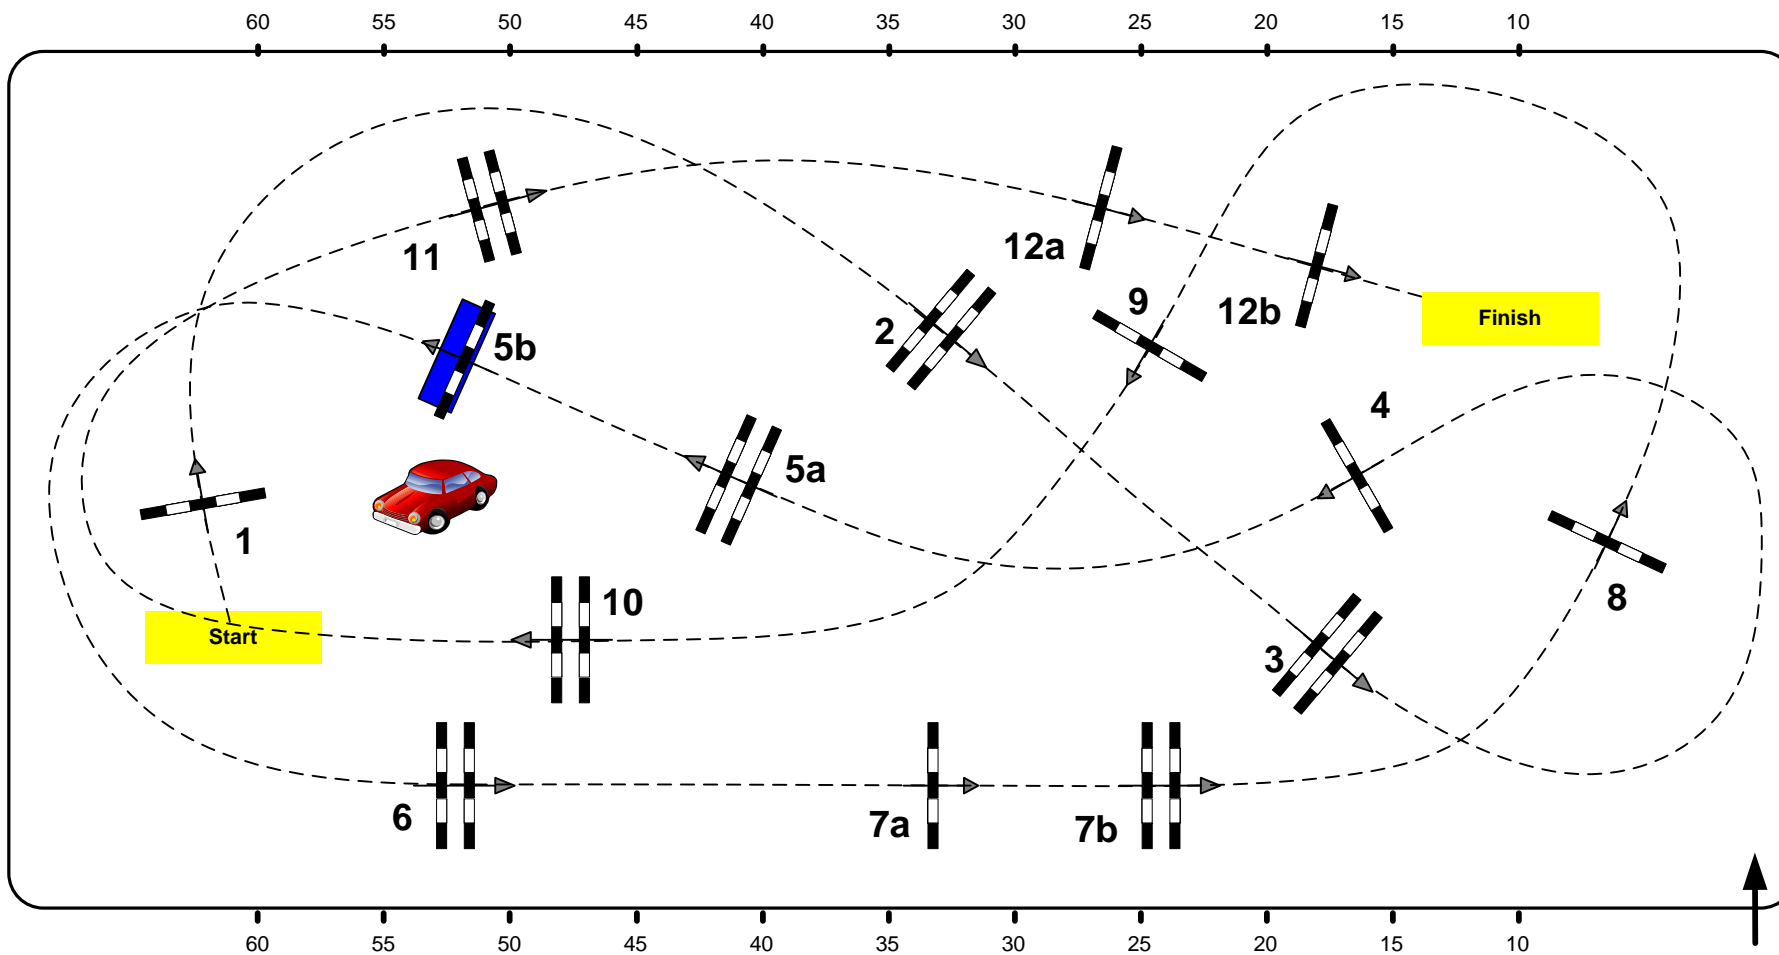

Table: A  
National RG:  
FEI RG / Art. 238.2.2  
Height: 1.55 m

Speed: 350 m/min  
Length: 375 m  
Time allowed: 65 sec  
Time limit: 130 sec

Obstacles: 12  
Efforts: 15  
Penalty sec:  
Closed combination:

1st Jump-off: **1,2,9,10,12ab,5a & 7b**  
Length: 270 m  
Time allowed: 47 sec  
Time limit: 94 sec

Class No.: 6

TROFEO UAX

Competition with one jump-off

viernes, 27 de noviembre de 2015